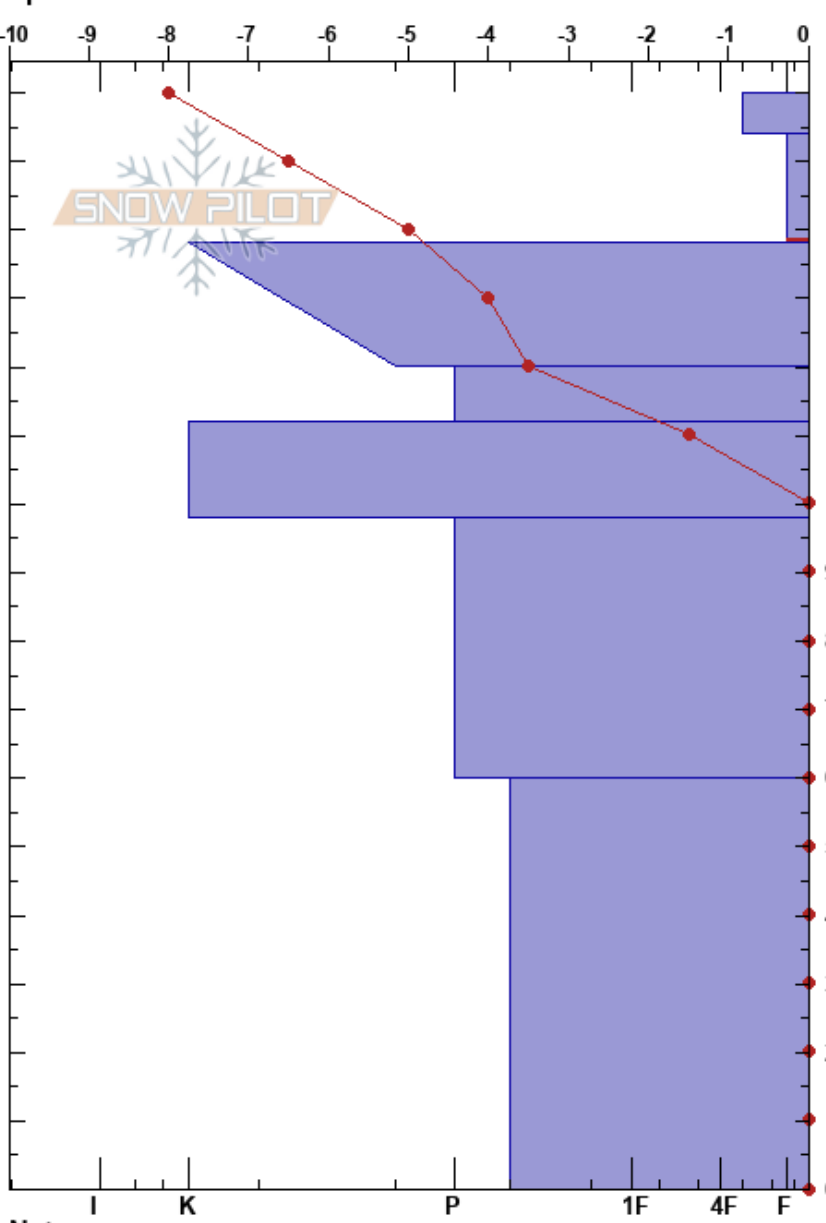

Broken Leg North
 Swan Range
 MT
 Elevation: 6000 ft
 Aspect: 300°
 Specifics:

christopher gotschalk
 03/10/2022 - 11:30am
 Co-ord: 48.09415N, -113.91928W
 Slope Angle: 15°
 Wind Loading:

Stability:
 Air Temperature: -10°C
 Sky Cover: FEW
 Precipitation: NO
 Wind: Calm

HS: 160
 Layer Notes:
 154-138cm: low cohesion
 154-138cm: Problematic layer

Form	Crystal		ρ kg/m ³	Stability tests & Layer comments
	Size	Moisture		
/			D	
□			D-M	154-138cm: low cohesion
■				
●				
■				
●			D-M	
●			D-M	