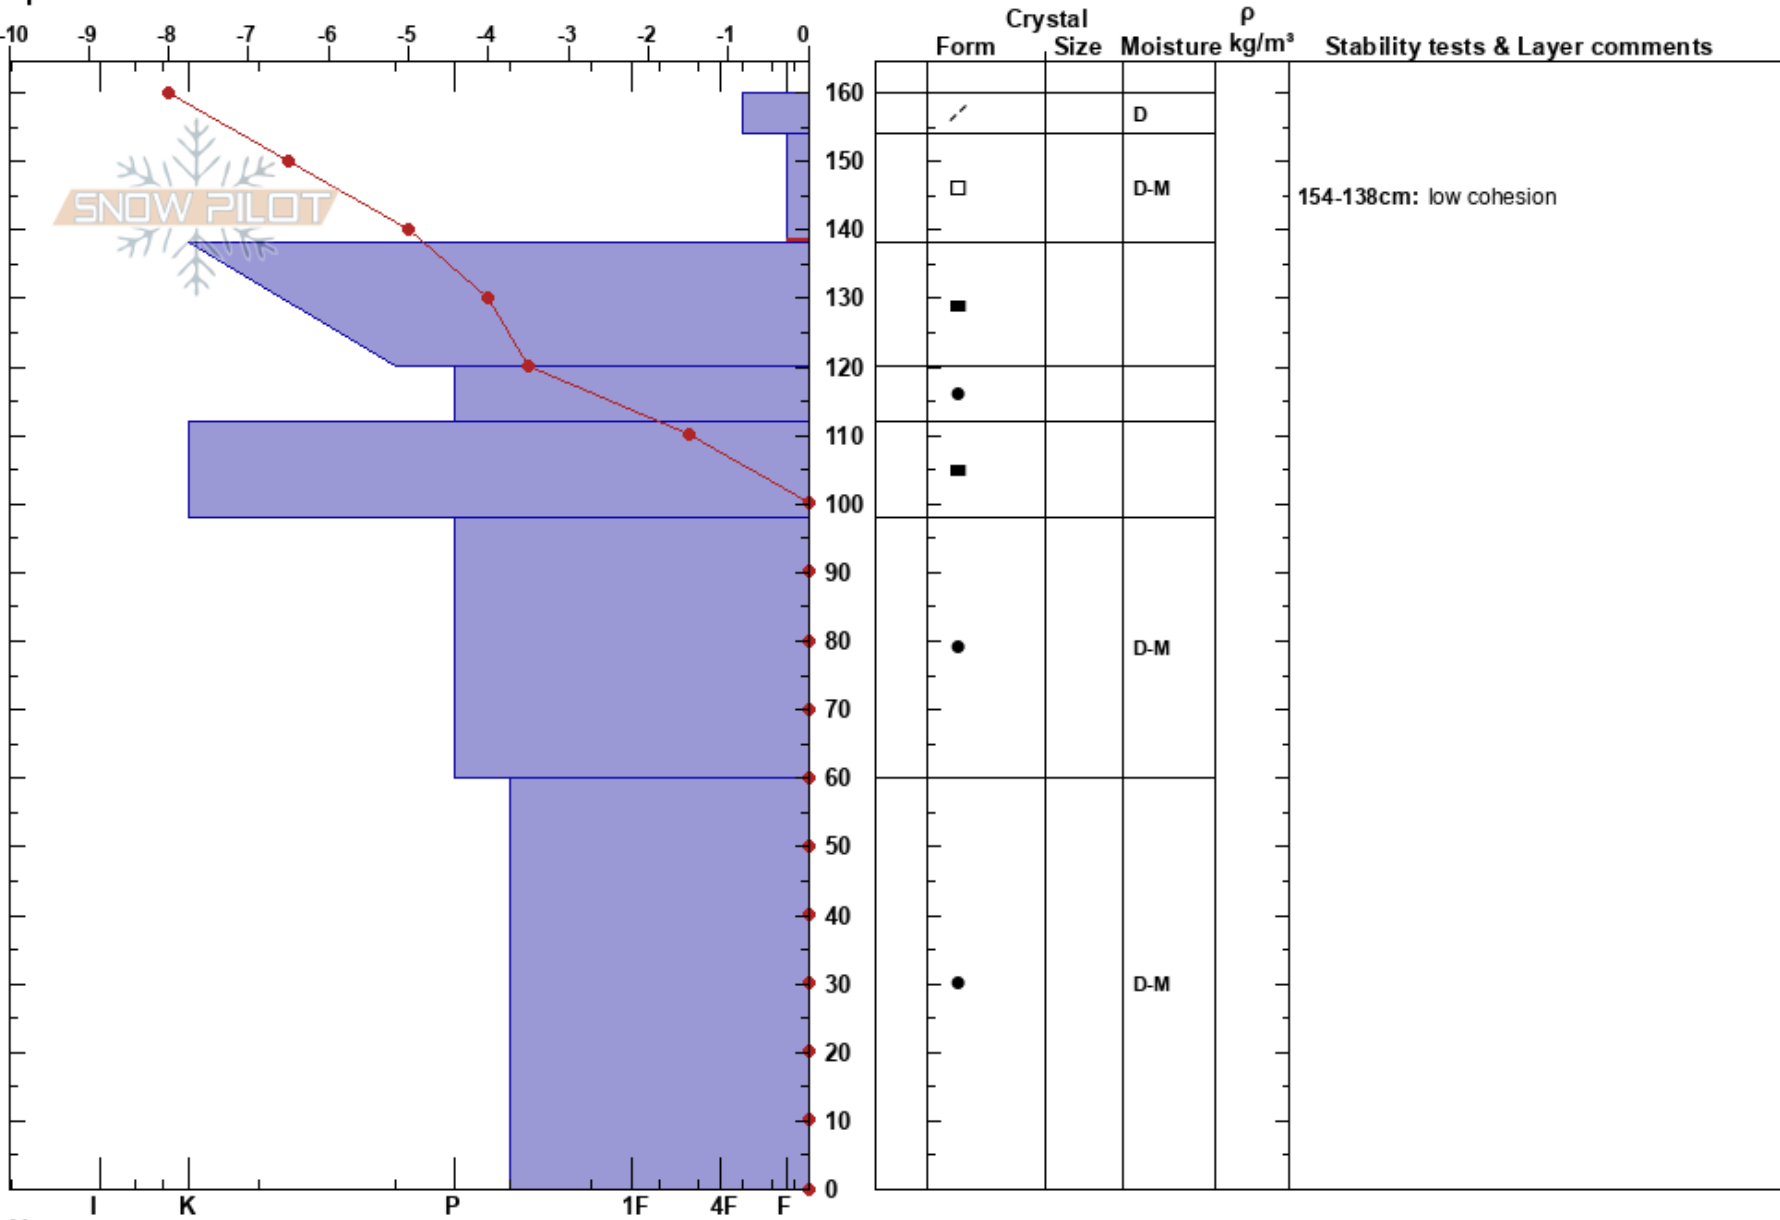

Broken Leg North
Swan Range
MT
Elevation: 6000 ft
Aspect: 300°
Specifics:

christopher gotschalk
03/10/2022 - 11:30am
Co-ord: 48.09415N, -113.91928W
Slope Angle: 15°
Wind Loading:

Stability:
Air Temperature: -10°C
Sky Cover: FEW
Precipitation: NO
Wind: Calm

HS: 160
Layer Notes:
154-138cm: low cohesion
154-138cm: Problematic layer

Notes: