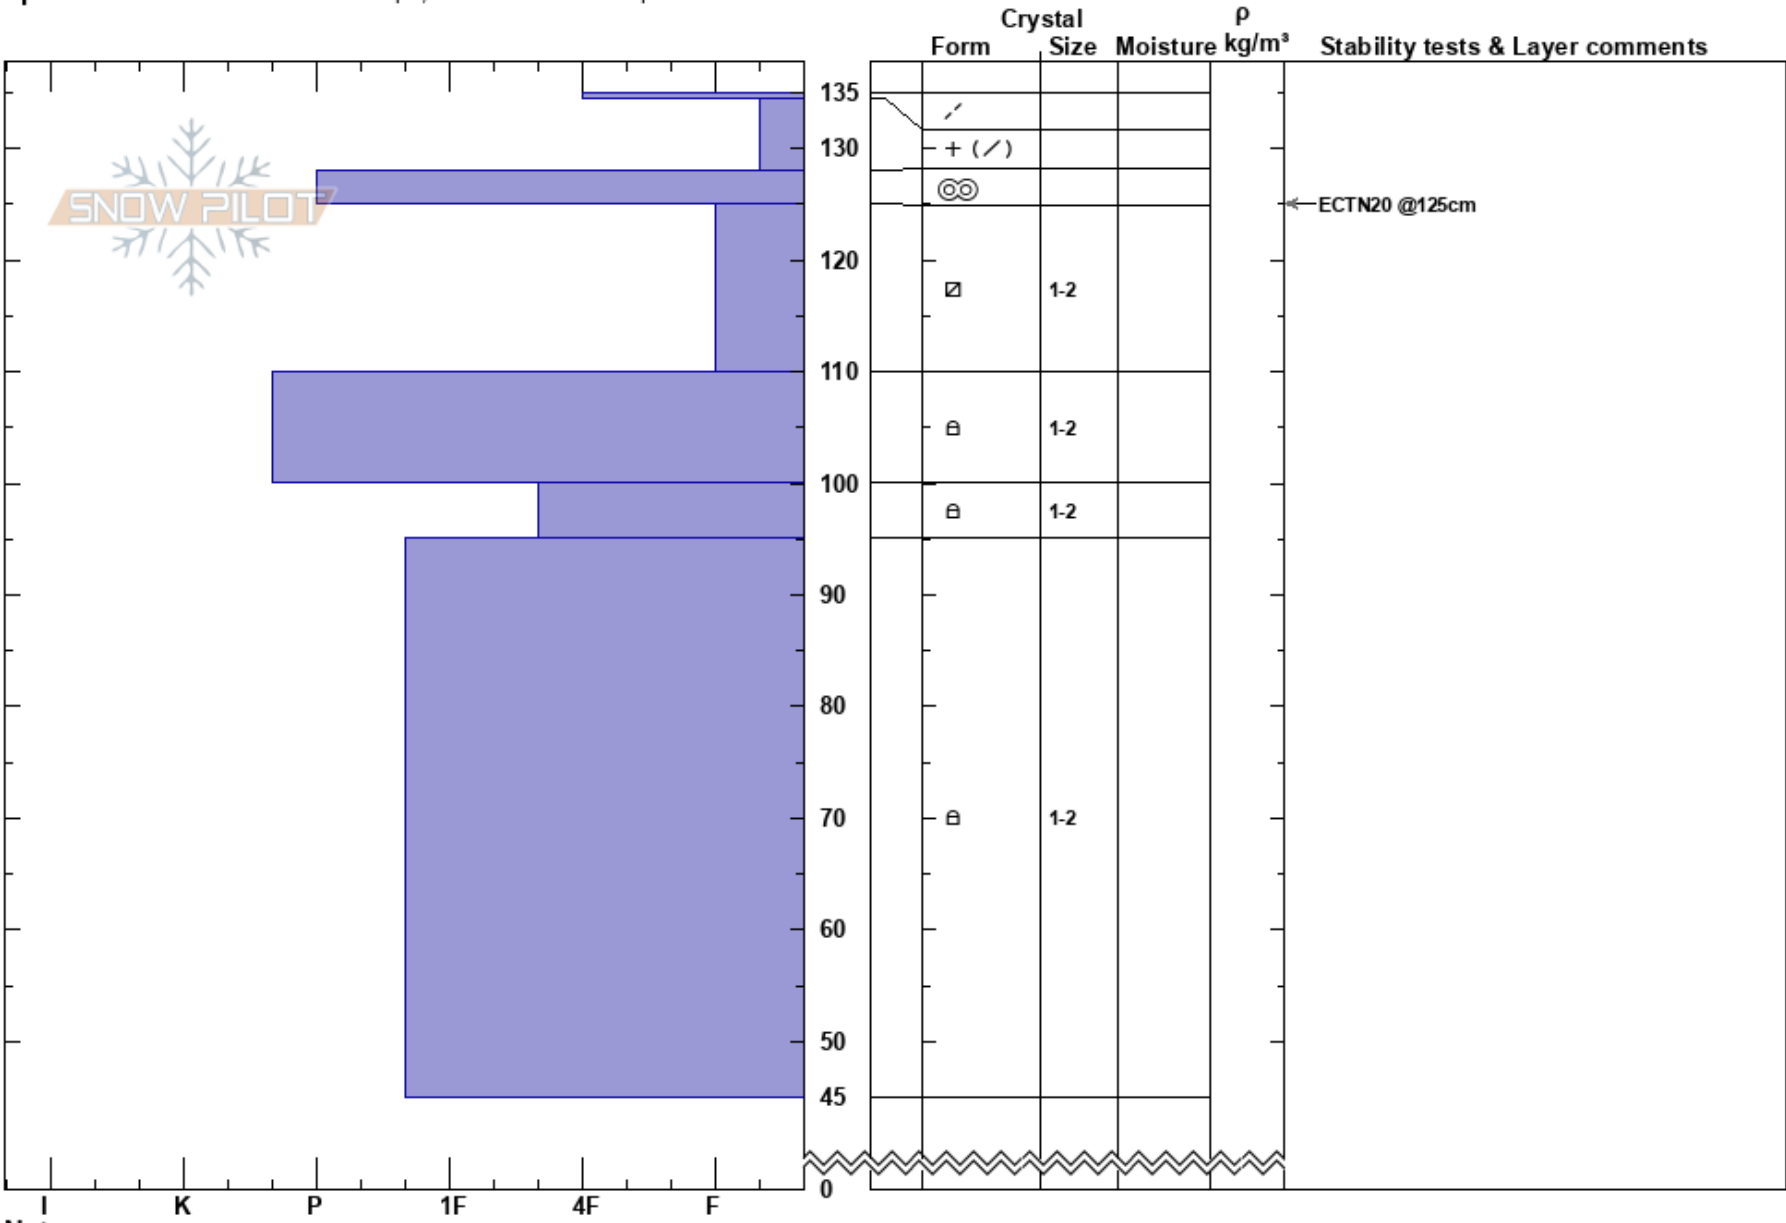

Cabin Creek  
 Madison Range-S  
 MT  
 Elevation: 9200 ft  
 Aspect: 260°  
 Specifics: Snowmobile tracks on slope; We snowmobiled slope

Ian Hoyer  
 03/10/2022 - 11:00am  
 Co-ord: 44.93326N, -111.26831W  
 Slope Angle: 22°  
 Wind Loading: no

Stability: Good  
 Air Temperature:  
 Sky Cover: BKN  
 Precipitation: NO  
 Wind: Calm

HS: 135  
 PF: 20  
 125-110cm: Problematic layer

Notes: