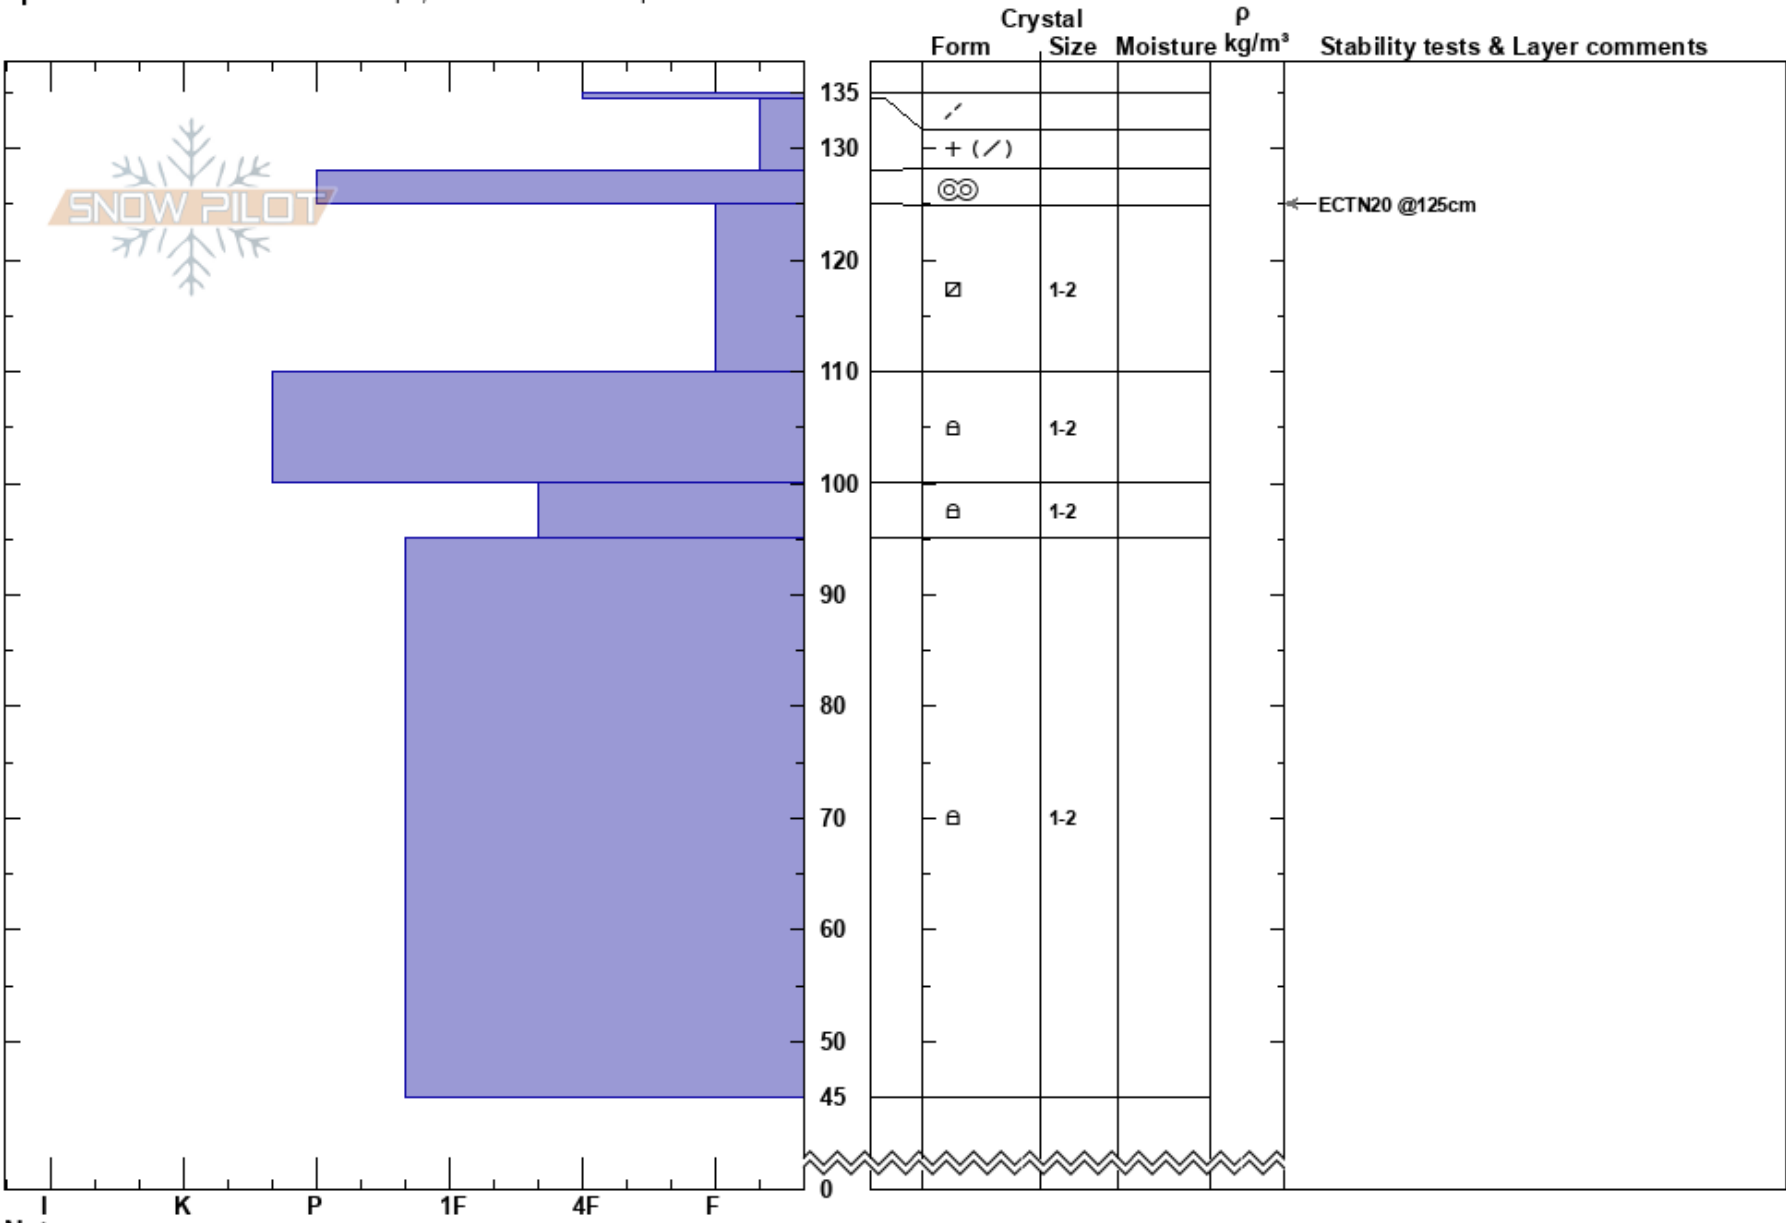

Cabin Creek
 Madison Range-S
 MT
 Elevation: 9200 ft
 Aspect: 260°
 Specifics: Snowmobile tracks on slope; We snowmobiled slope

Ian Hoyer
 03/10/2022 - 11:00am
 Co-ord: 44.93326N, -111.26831W
 Slope Angle: 22°
 Wind Loading: no

Stability: Good
 Air Temperature:
 Sky Cover: BKN
 Precipitation: NO
 Wind: Calm

HS: 135
 PF: 20
 125-110cm: Problematic layer

Layer Notes:

Notes: