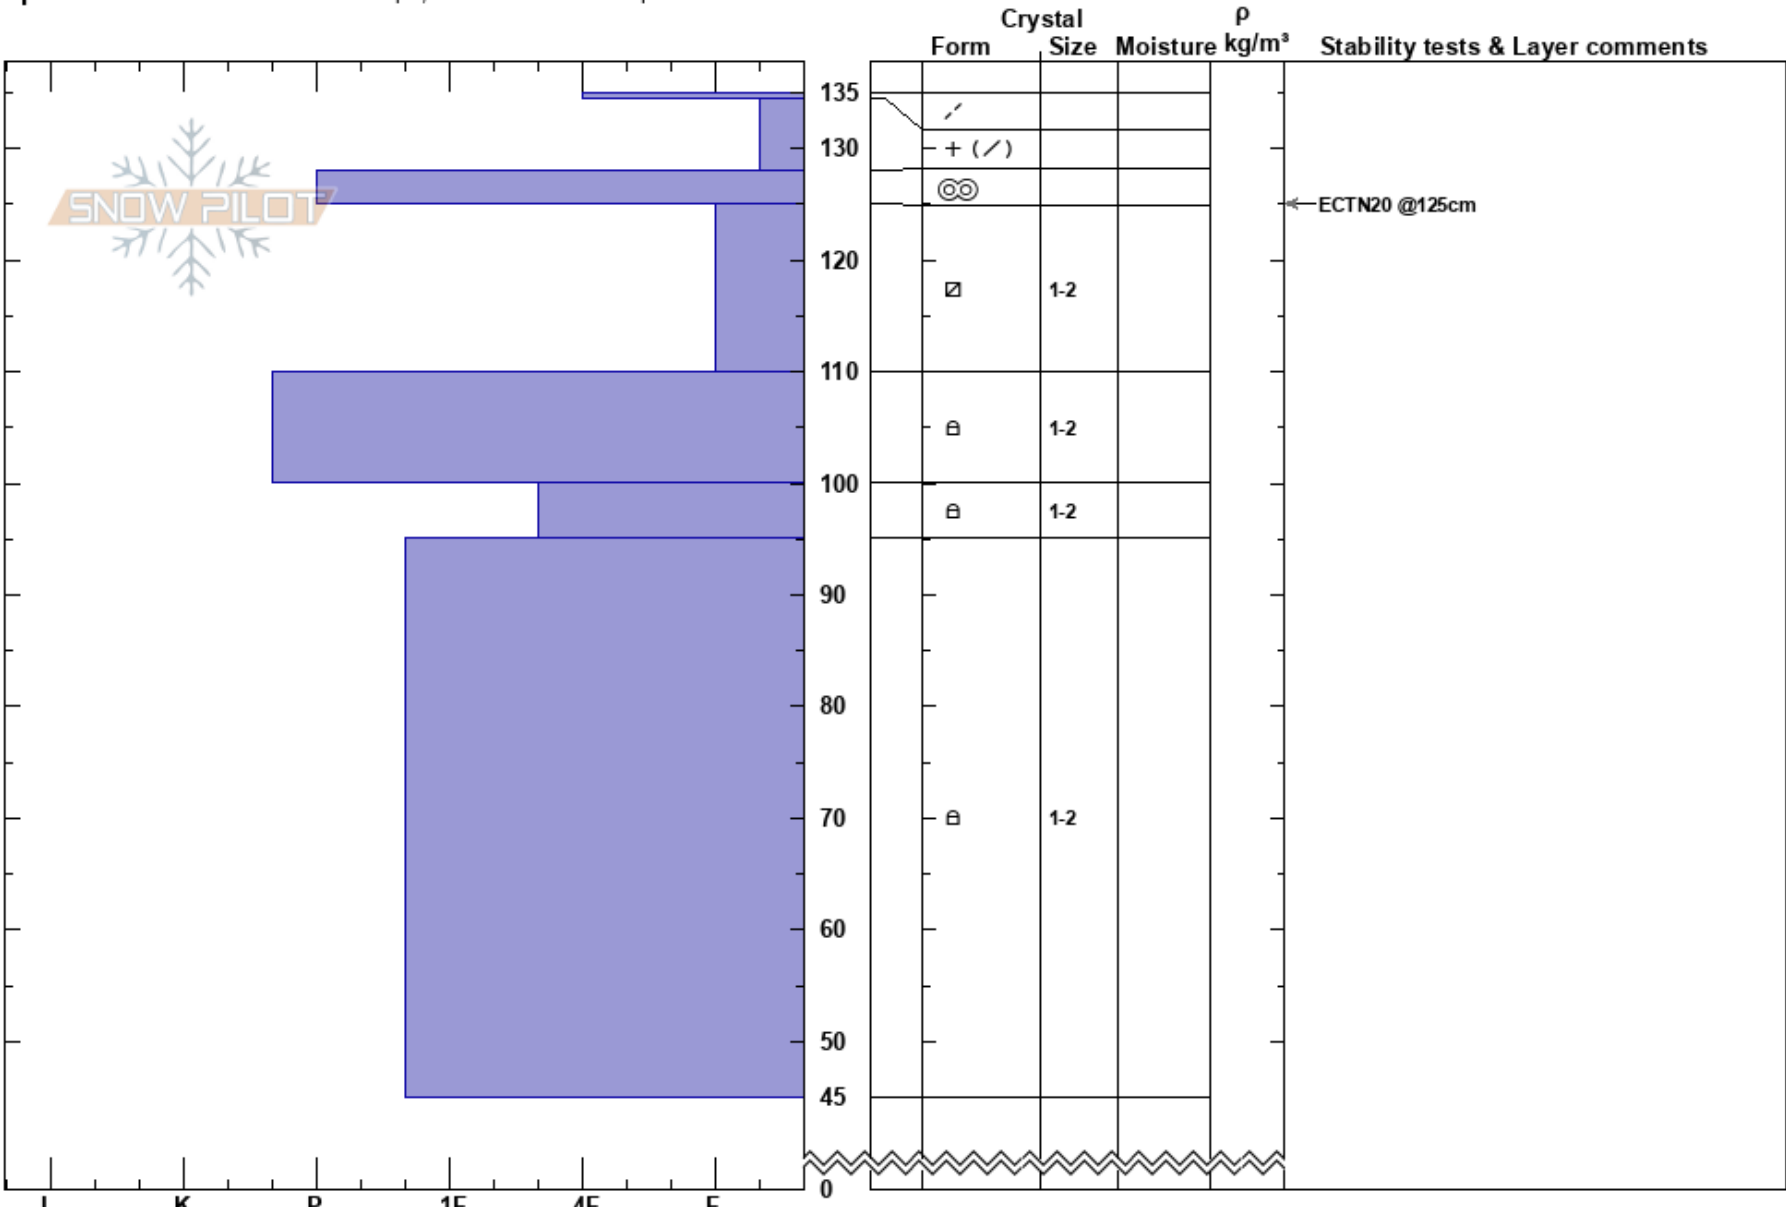

Cabin Creek
 Madison Range-S
 MT
 Elevation: 9200 ft
 Aspect: 260°
 Specifics: Snowmobile tracks on slope; We snowmobiled slope

Ian Hoyer
 03/10/2022 - 11:00am
 Co-ord: 44.93326N, -111.26831W
 Slope Angle: 22°
 Wind Loading: no

Stability: Good
 Air Temperature:
 Sky Cover: BKN
 Precipitation: NO
 Wind: Calm

HS: 135
 PF: 20
 125-110cm: Problematic layer

Layer Notes:

Notes: