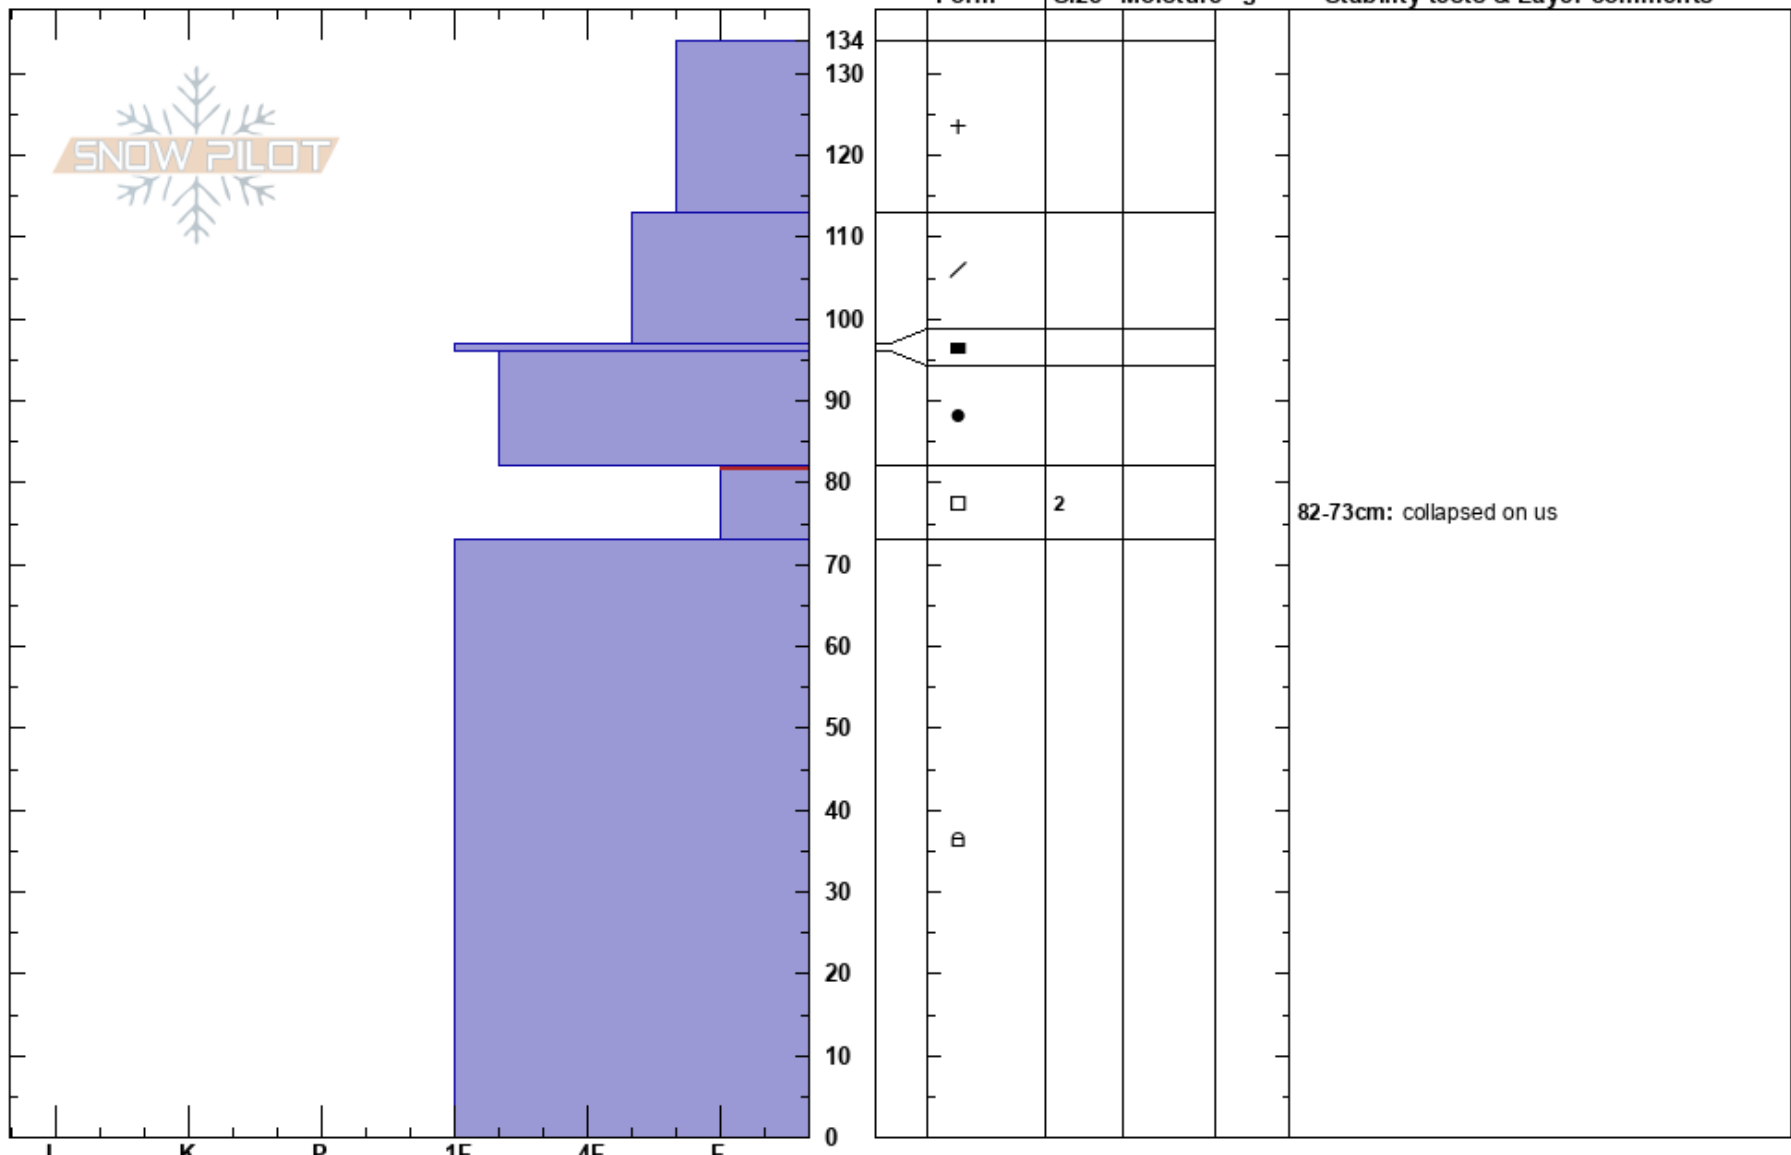

Lambs/Mt Aire
 Central Wasatch
 UT
 Elevation: 7939 ft
 Aspect: 330°
 Specifics: Collapsing, widespread; Cracking

Mark Staples
 03/10/2022 - 10:30am
 Co-ord: 40.72021N, -111.67924W
 Slope Angle: 30°
 Wind Loading:

Stability: Poor
 Air Temperature:
 Sky Cover:
 Precipitation:
 Wind:

HS: 134
 Layer Notes:
 82-73cm: collapsed on us
 82-73cm: Problematic layer

Notes: There were at least two natural avalanches on the same aspect and elevation. Two collapses at this pit location with a crack in the pit wall.