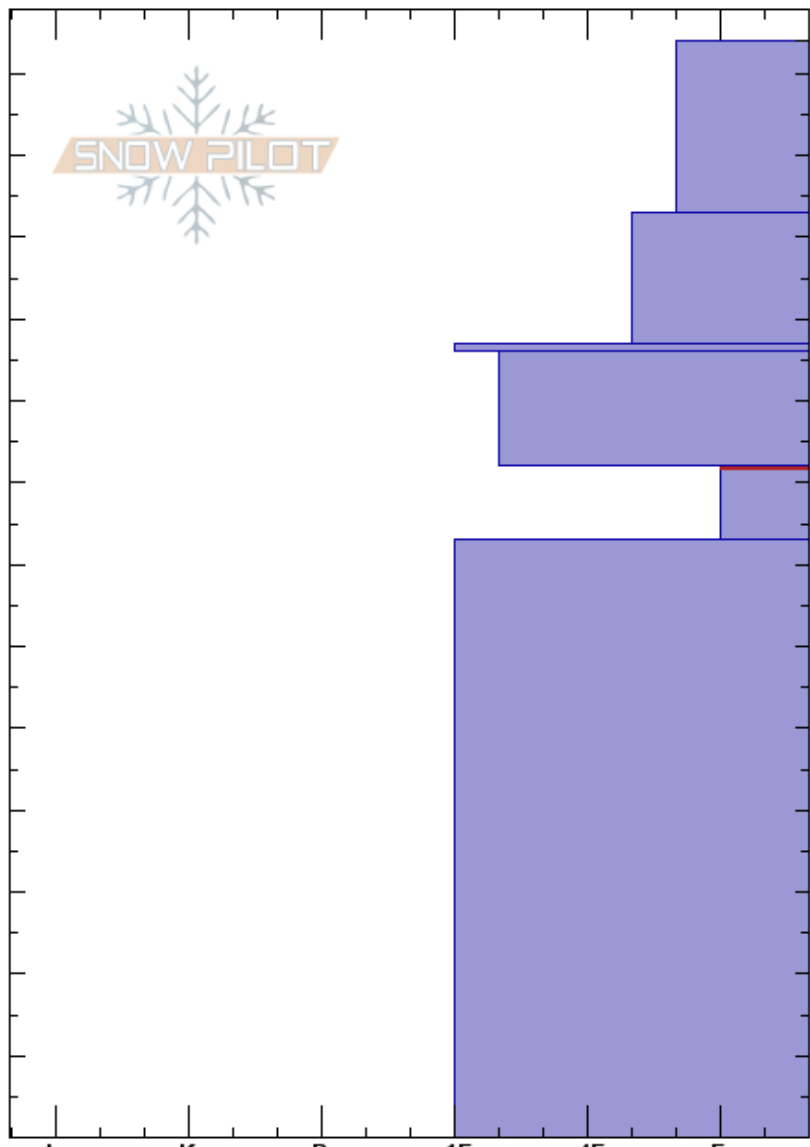

Lambs/Mt Aire
 Central Wasatch
 UT
 Elevation: 7939 ft
 Aspect: 330°
 Specifics: Collapsing, widespread; Cracking

Mark Staples
 03/10/2022 - 10:30am
 Co-ord: 40.72021N, -111.67924W
 Slope Angle: 30°
 Wind Loading:

Stability: Poor
 Air Temperature:
 Sky Cover:
 Precipitation:
 Wind:

HS: 134
 Layer Notes:
 82-73cm: collapsed on us
 82-73cm: Problematic layer

Crystal Form	Crystal Size	Moisture	ρ kg/m ³	Stability tests & Layer comments
+				
/				
■				
●				
□	2			82-73cm: collapsed on us
⊖				

Notes: There were at least two natural avalanches on the same aspect and elevation. Two collapses at this pit location with a crack in the pit wall.