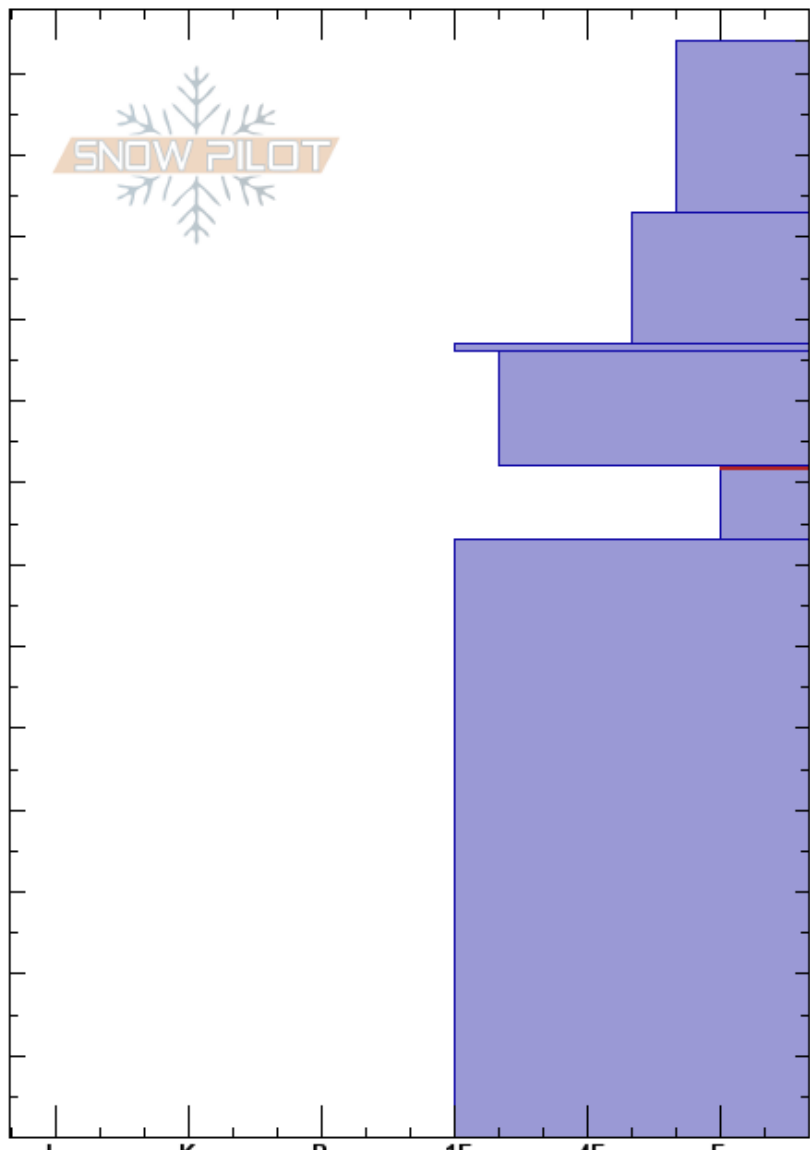

Lambs/Mt Aire  
 Central Wasatch  
 UT  
 Elevation: 7939 ft  
 Aspect: 330°  
 Specifics: Collapsing, widespread; Cracking

Mark Staples  
 03/10/2022 - 10:30am  
 Co-ord: 40.72021N, -111.67924W  
 Slope Angle: 30°  
 Wind Loading:

Stability: Poor  
 Air Temperature:  
 Sky Cover:  
 Precipitation:  
 Wind:

HS: 134  
 Layer Notes:  
 82-73cm: collapsed on us  
 82-73cm: Problematic layer

Crystal Form	Crystal Size	Moisture	$\rho$ kg/m <sup>3</sup>	Stability tests & Layer comments
+				
/				
■				
●				
□	2			82-73cm: collapsed on us
⊖				

Notes: There were at least two natural avalanches on the same aspect and elevation. Two collapses at this pit location with a crack in the pit wall.