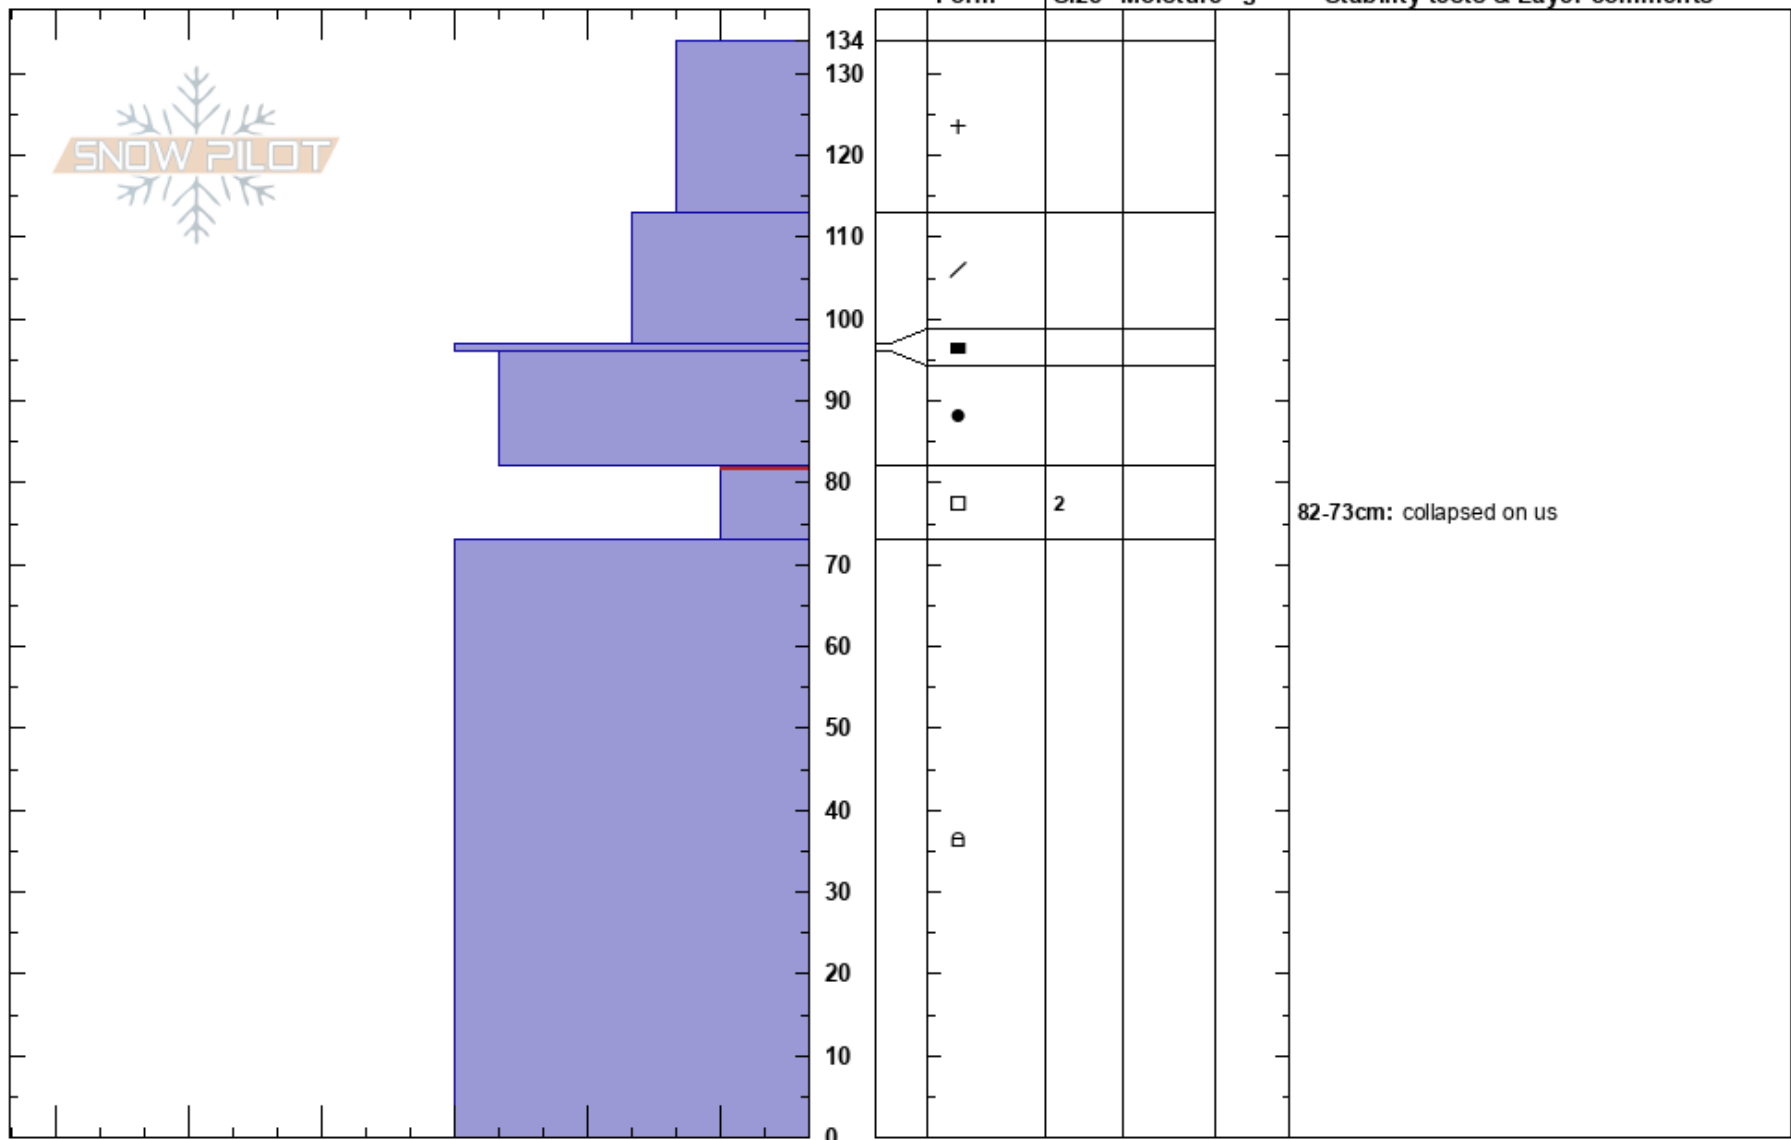

Lambs/Mt Aire
 Central Wasatch
 UT
 Elevation: 7939 ft
 Aspect: 330°
 Specifics: Collapsing, widespread; Cracking

Mark Staples
 03/10/2022 - 10:30am
 Co-ord: 40.72021N, -111.67924W
 Slope Angle: 30°
 Wind Loading:

Stability: Poor
 Air Temperature:
 Sky Cover:
 Precipitation:
 Wind:

HS: 134
 Layer Notes:
 82-73cm: collapsed on us
 82-73cm: Problematic layer

Notes: There were at least two natural avalanches on the same aspect and elevation. Two collapses at this pit location with a crack in the pit wall.