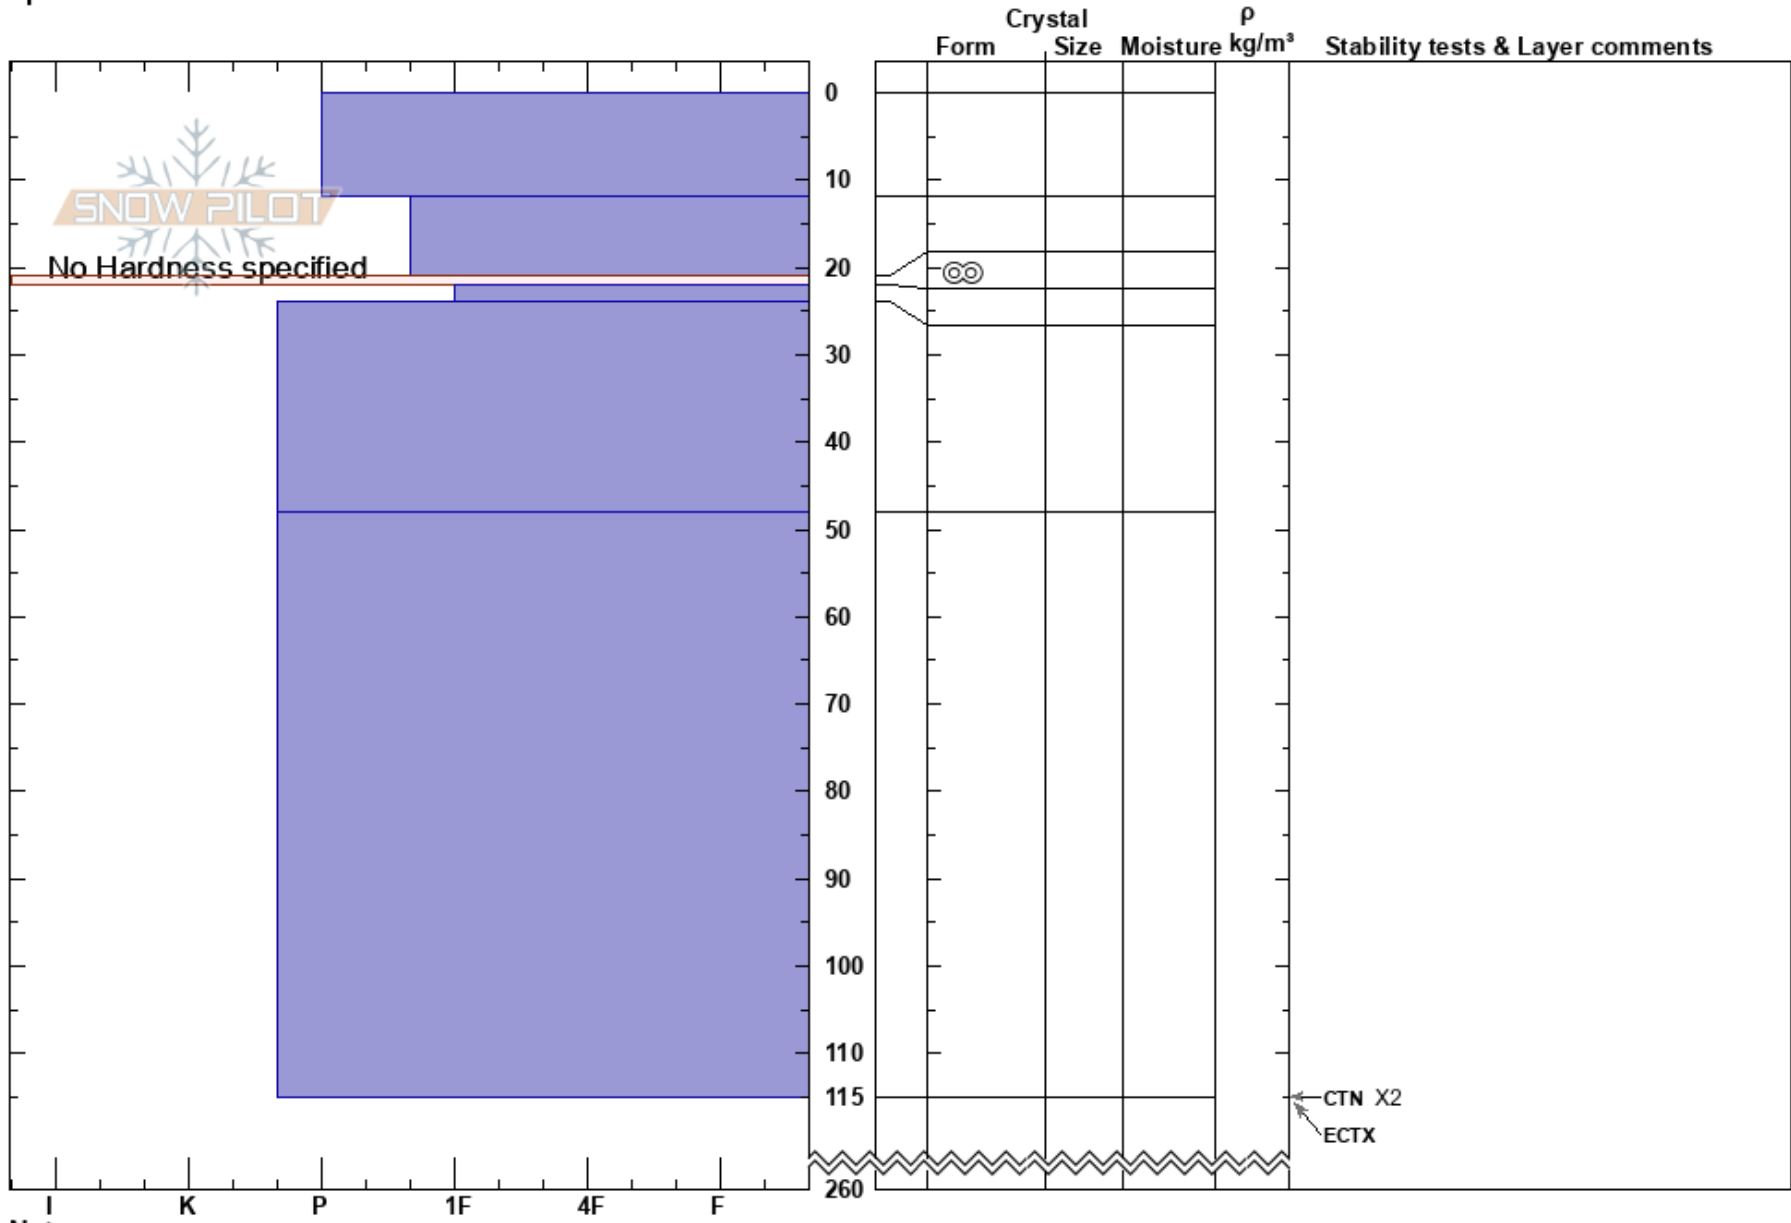

Anne's Run
 Selkirks
 BC
 Elevation: 2550 m
 Aspect: NW
 Specifics:

Gabe Carpendale
 10/03/2022 - 09:30
 Co-ord:
 Slope Angle: 35°
 Wind Loading:

Stability:
 Air Temperature: -17°C
 Sky Cover: FEW
 Precipitation: NO
 Wind: W Light Breeze

HS:260

Layer Notes:

Notes: