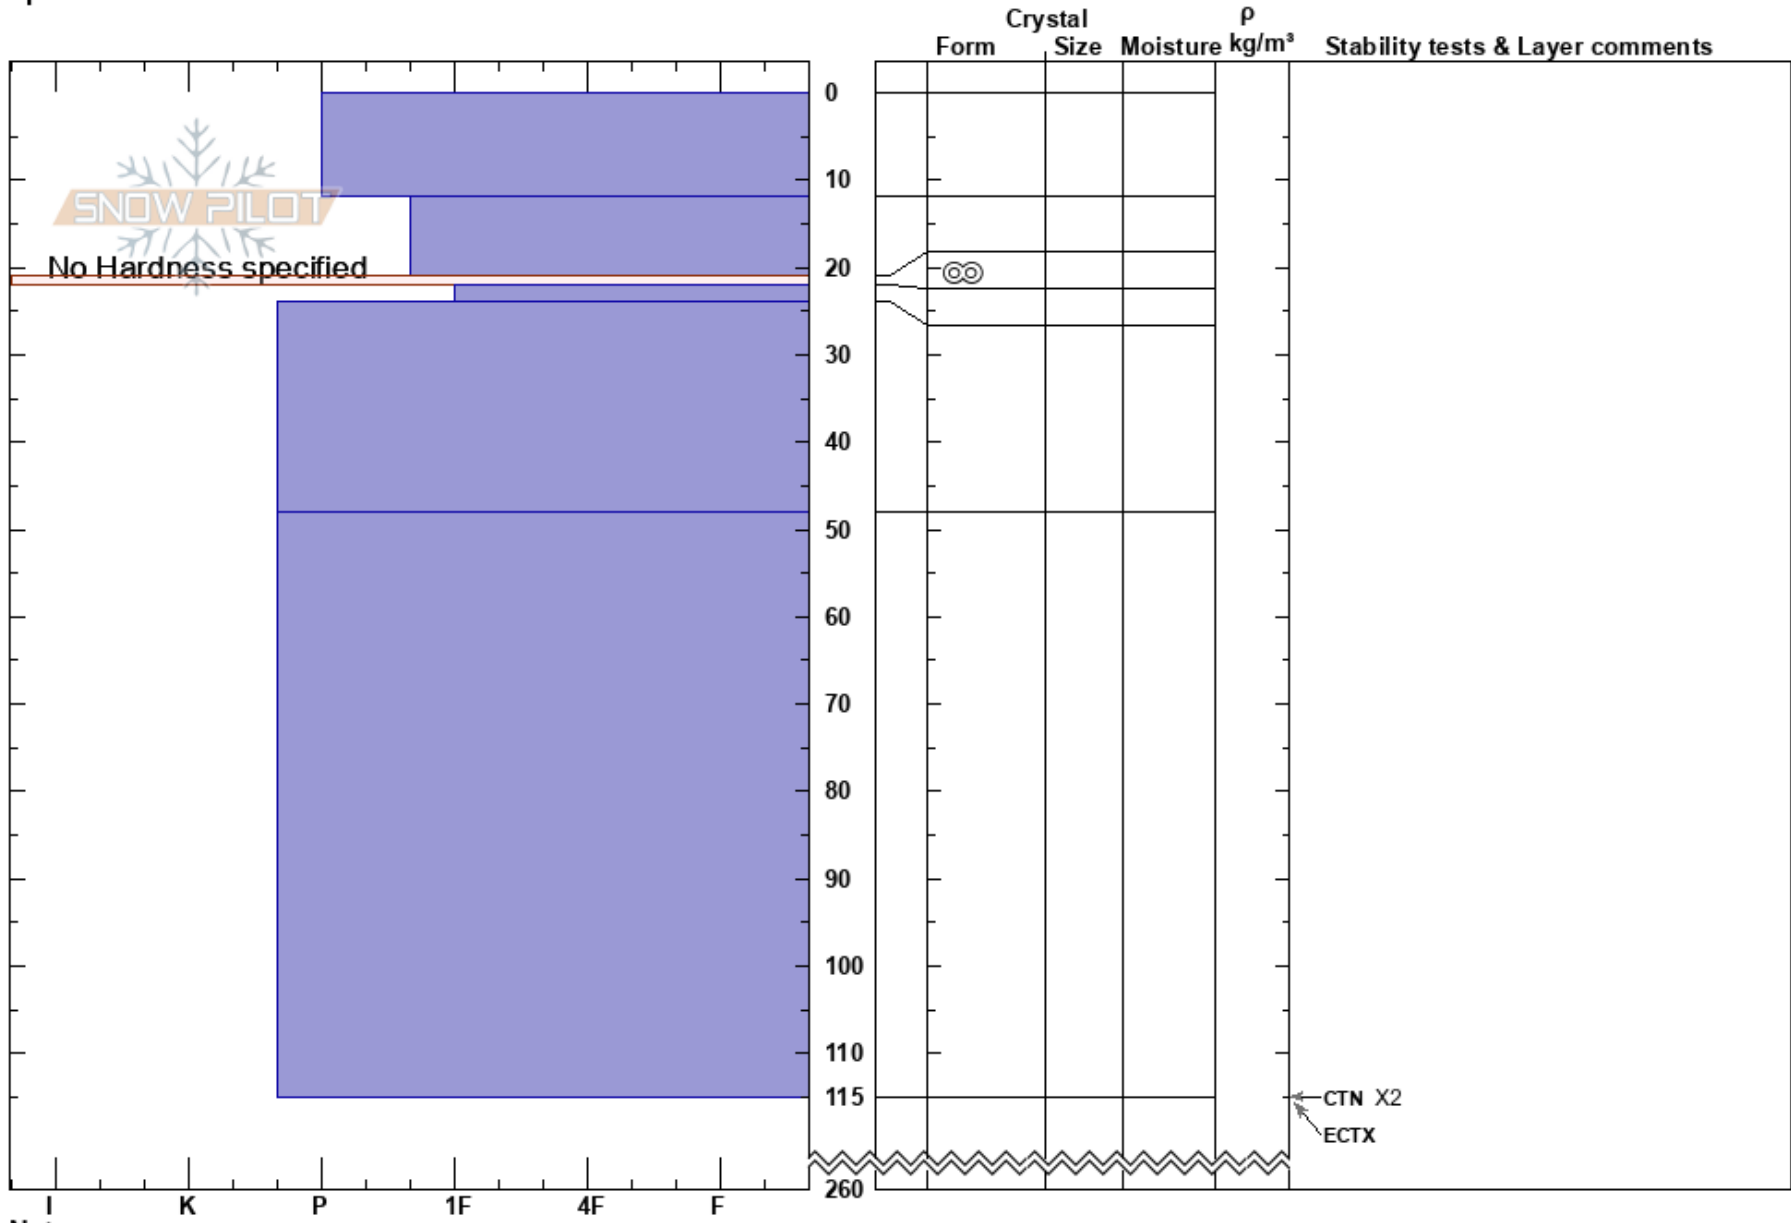

Anne's Run
Selkirks
BC
Elevation: 2550 m
Aspect: NW
Specifics:

Gabe Carpendale
10/03/2022 - 09:30
Co-ord:
Slope Angle: 35°
Wind Loading:

Stability:
Air Temperature: -17°C
Sky Cover: FEW
Precipitation: NO
Wind: W Light Breeze
HS:260 Layer Notes: