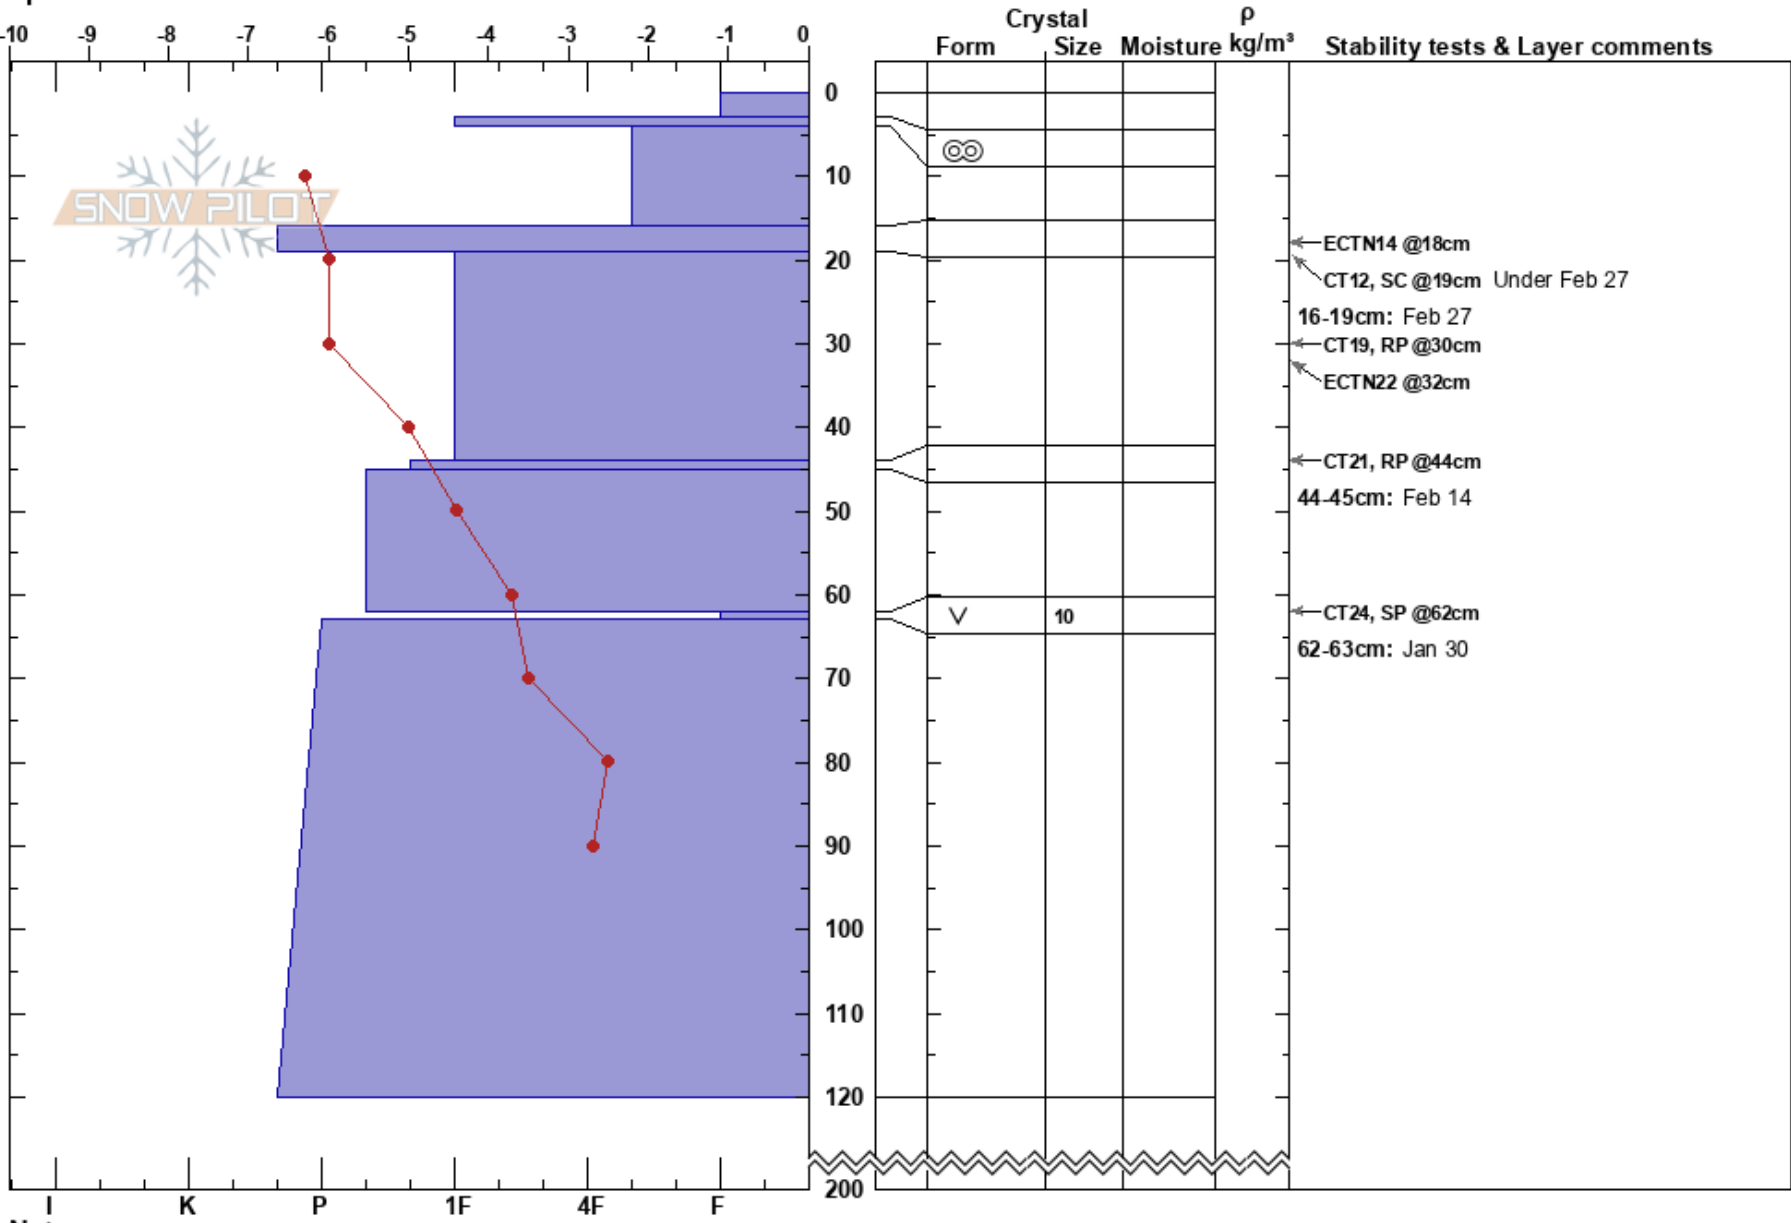

Carls Trouble  
 Selkirks  
 BC  
 Elevation: 1700 m  
 Aspect: E  
 Specifics:

Gabe Carpendale  
 10/03/2022 - 13:00  
 Co-ord:  
 Slope Angle: 27°  
 Wind Loading:

Stability:  
 Air Temperature: -6.4°C  
 Sky Cover: CLR  
 Precipitation: NO  
 Wind: Calm

HS:200  
 Layer Notes:  
 16-19cm: Feb 27  
 44-45cm: Feb 14  
 62-63cm: Jan 30

Notes: