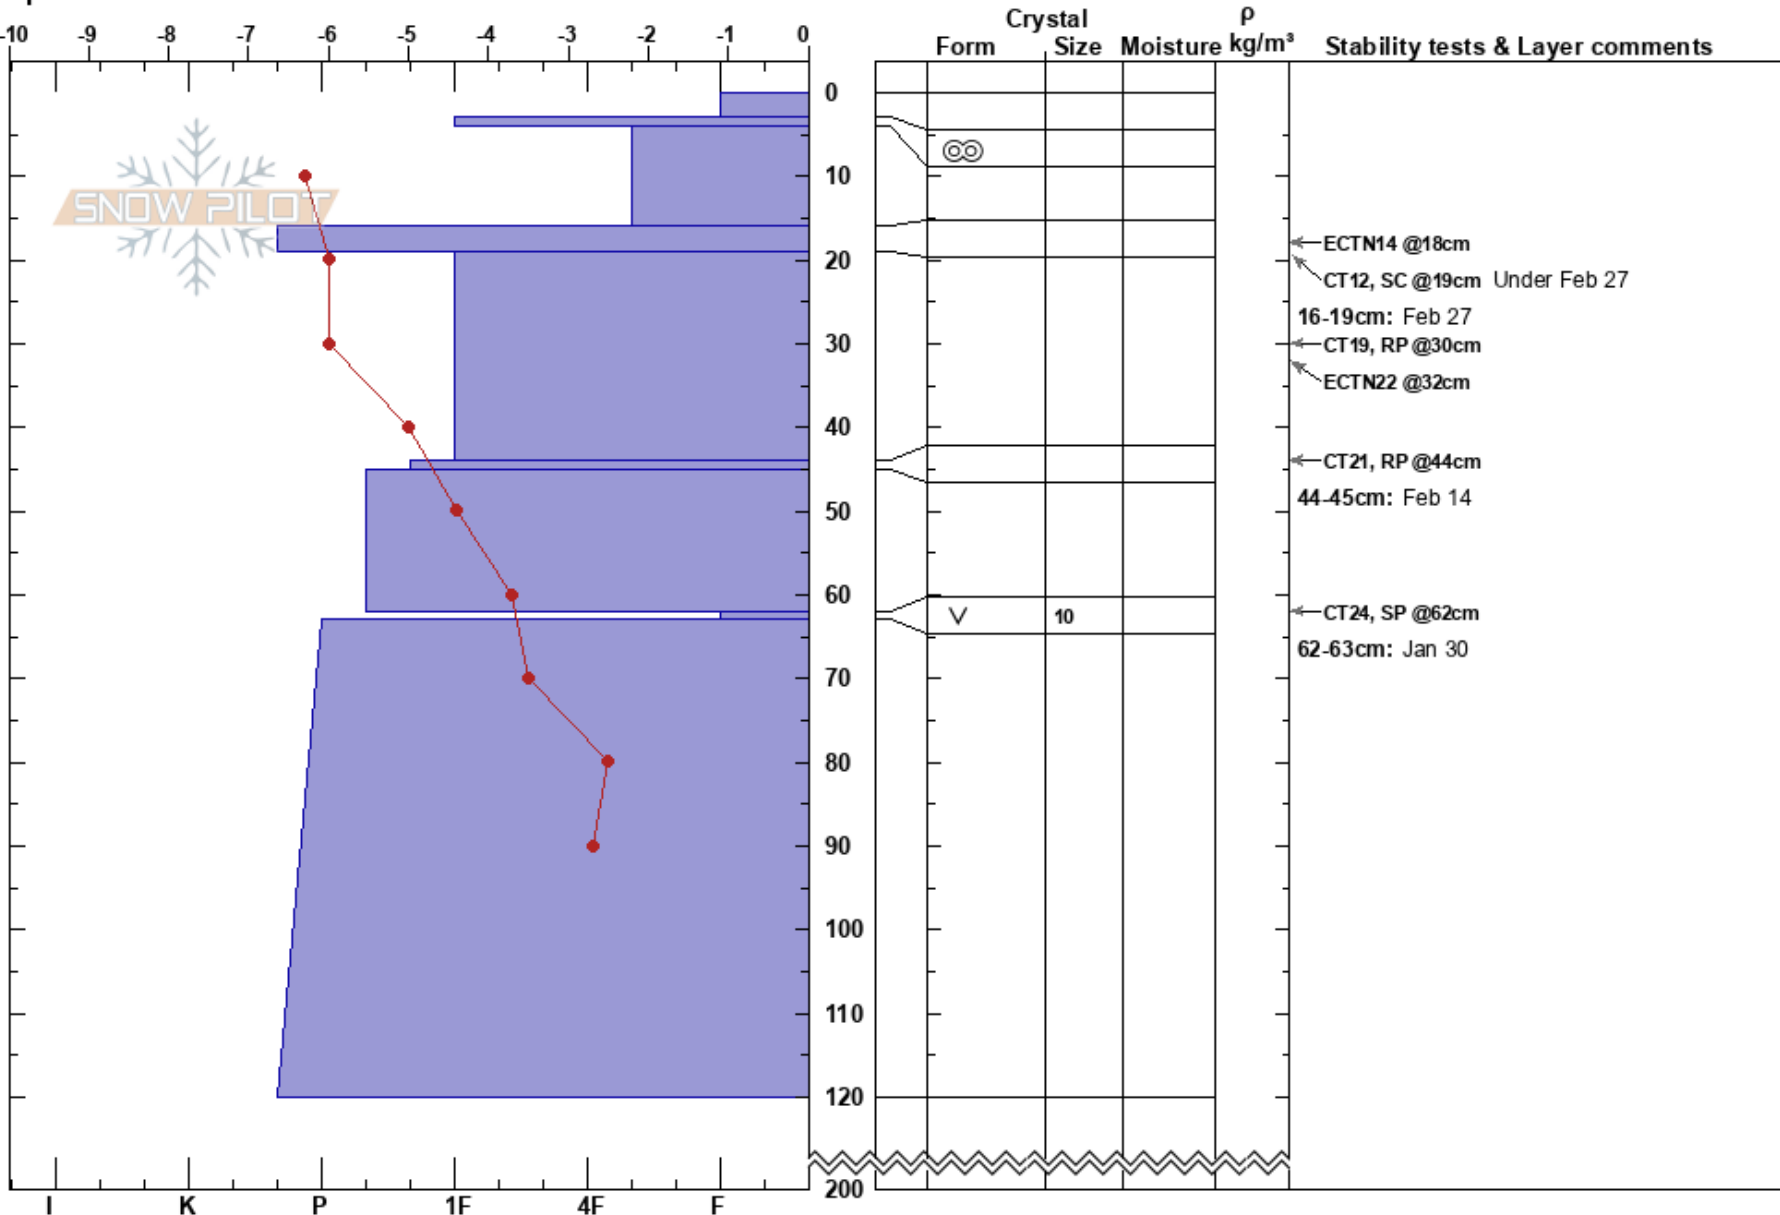

Carls Trouble
 Selkirks
 BC
 Elevation: 1700 m
 Aspect: E
 Specifics:

Gabe Carpendale
 10/03/2022 - 13:00
 Co-ord:
 Slope Angle: 27°
 Wind Loading:

Stability:
 Air Temperature: -6.4°C
 Sky Cover: CLR
 Precipitation: NO
 Wind: Calm

HS:200
 Layer Notes:
 16-19cm: Feb 27
 44-45cm: Feb 14
 62-63cm: Jan 30

Notes: