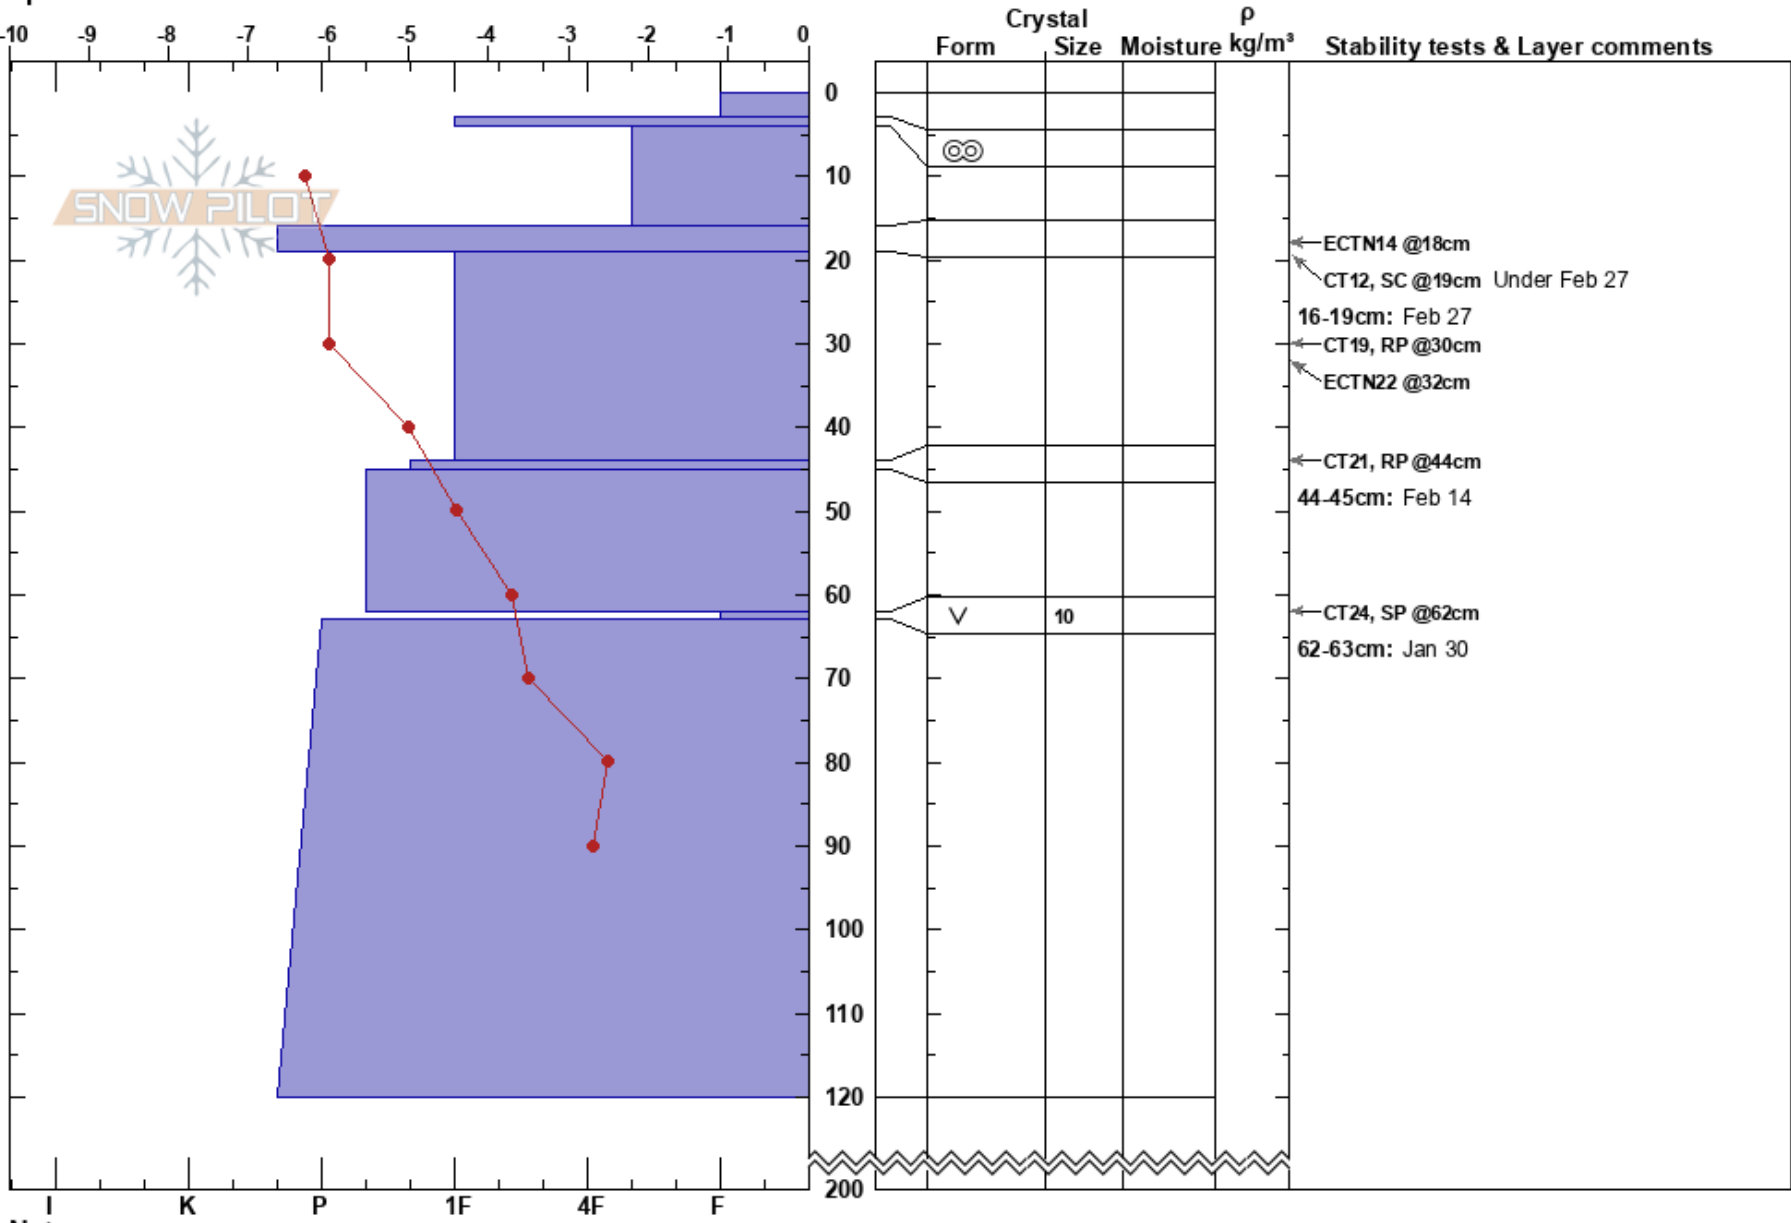

Carls Trouble
 Selkirks
 BC
 Elevation: 1700 m
 Aspect: E
 Specifics:

Gabe Carpendale
 10/03/2022 - 13:00
 Co-ord:
 Slope Angle: 27°
 Wind Loading:

Stability:
 Air Temperature: -6.4°C
 Sky Cover: CLR
 Precipitation: NO
 Wind: Calm

HS:200
 Layer Notes:
 16-19cm: Feb 27
 44-45cm: Feb 14
 62-63cm: Jan 30

Notes: