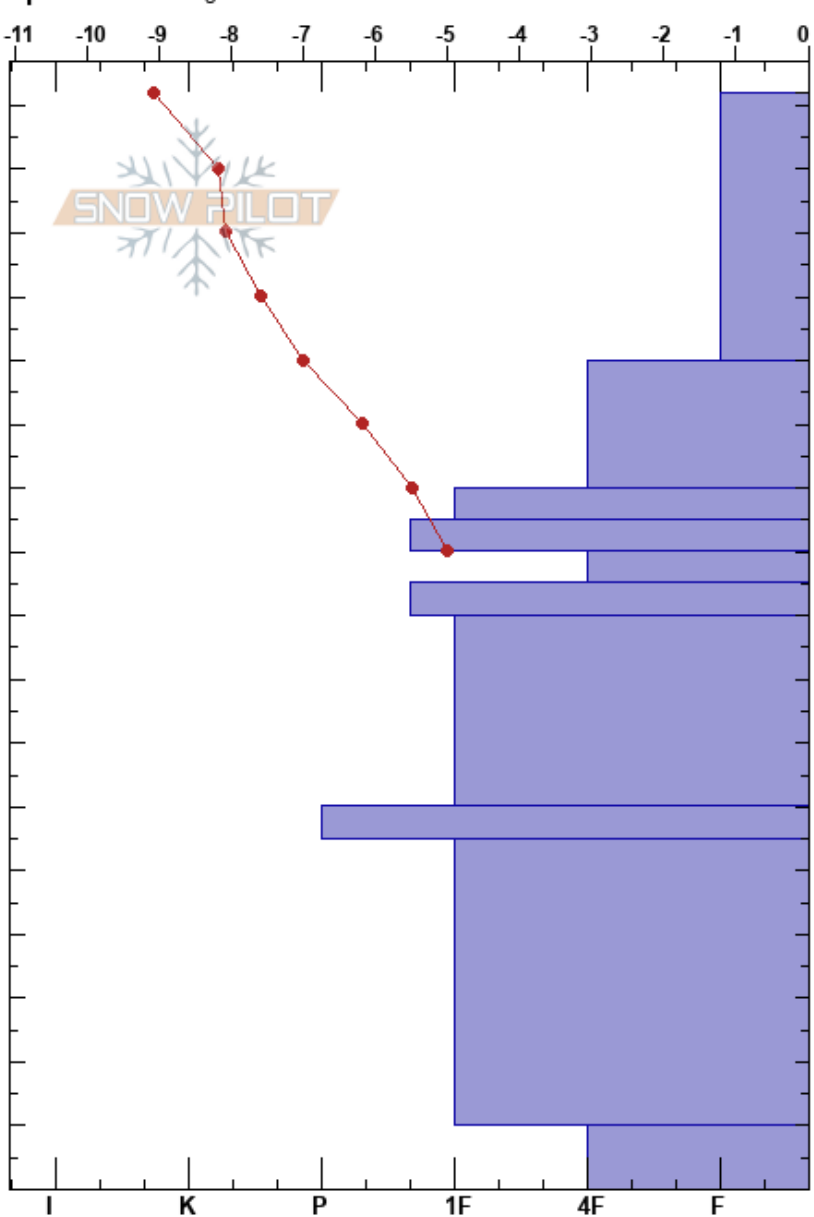

Hale's Mary Octaviano Lucero
 Sangre de Cristo Range 03/10/2022 - 8:10am
 NM
Elevation: 11378 ft
Aspect: N
Specifics: Pit dug in a Ski Area

Stability:
Air Temperature: -9°C
Sky Cover: OVC
Precipitation:
Wind: SW Light Breeze

Layer Notes:

HS: 172

PF: 100

PS: 40

Height (m)	Crystal		Moisture	ρ kg/m ³	Stability tests & Layer comments
	Form	Size			
172					
160					
150	* (X)				
140					
130					
120					
110					
100					← ECTN30 @100cm
90					
80					
70					← CT15, Q1 @77cm could not rep.
60					
50					
40					
30					
20					
10					
0	□	3			← 2x CTN