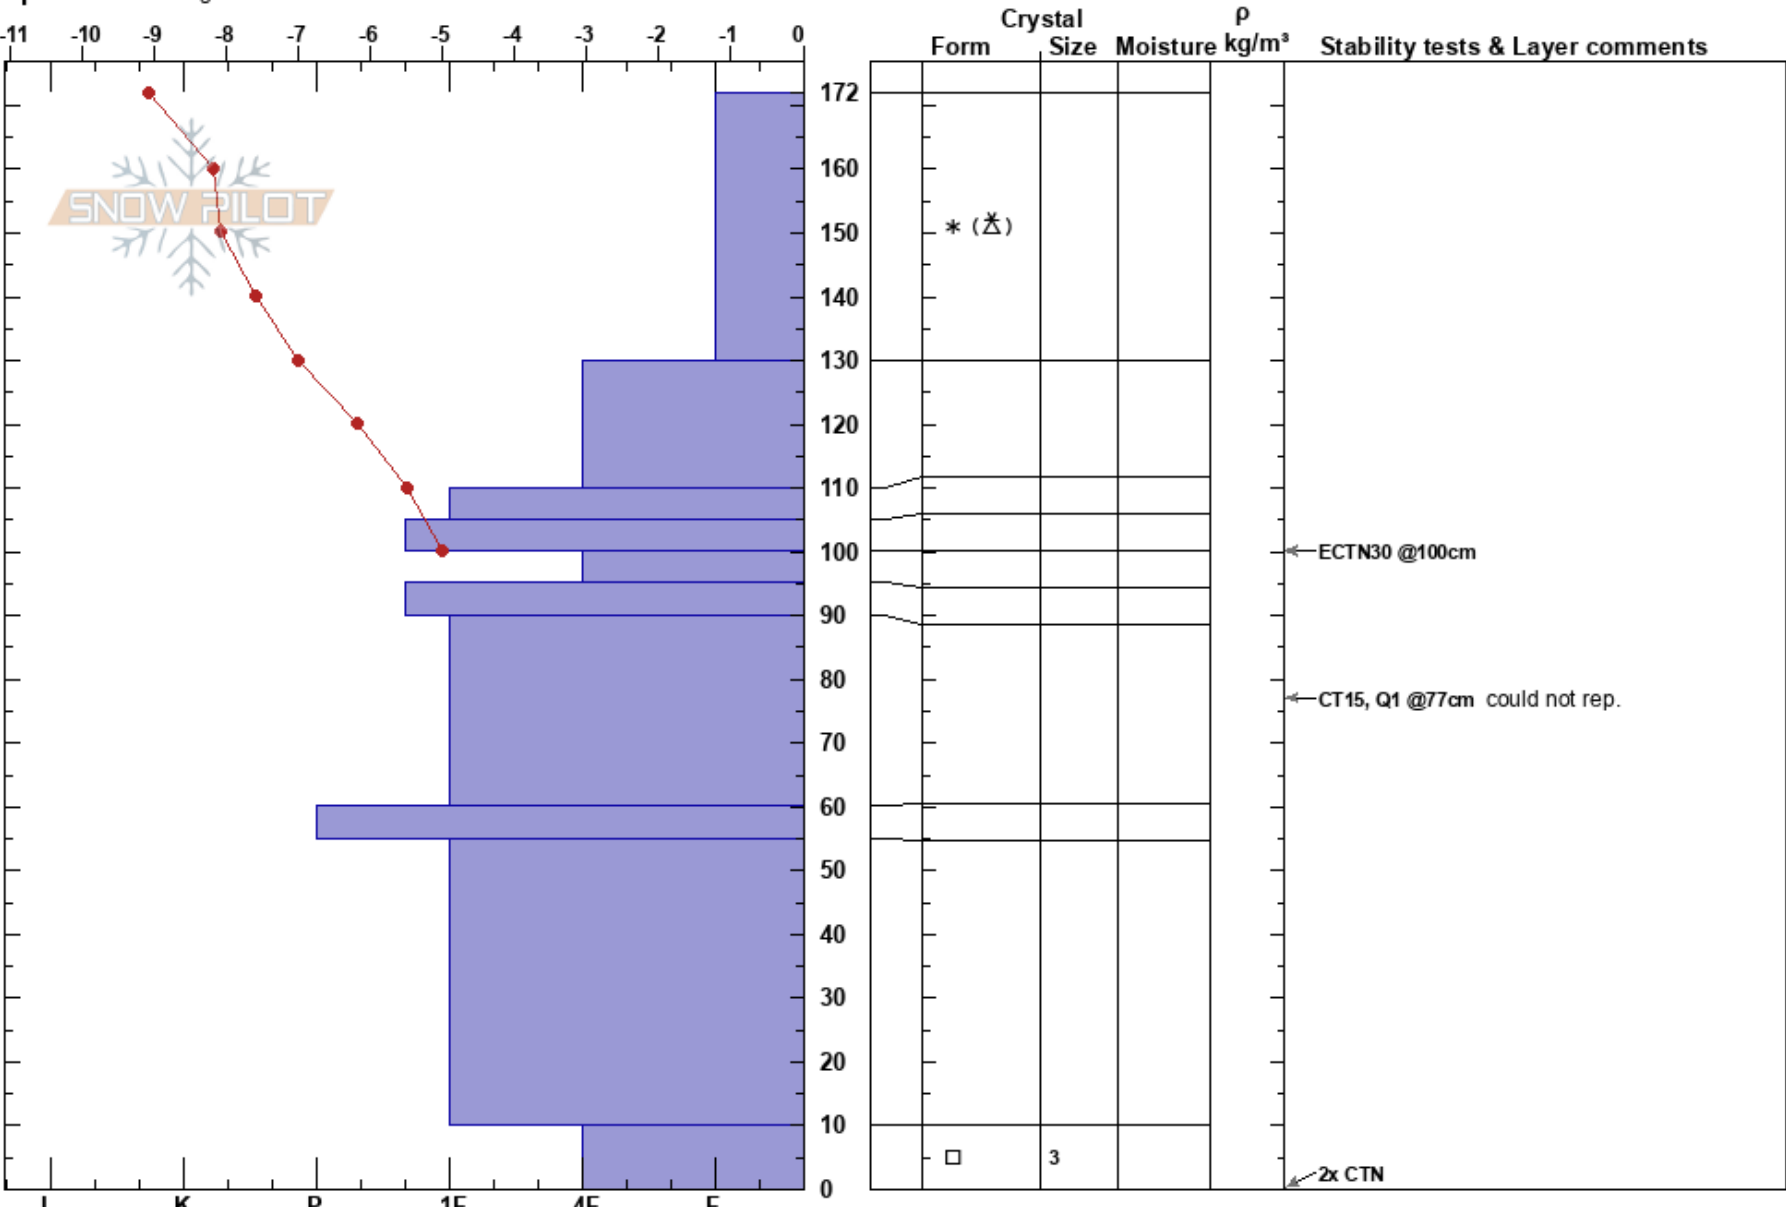

Hale's Mary Octaviano Lucero  
 Sangre de Cristo Range 03/10/2022 - 8:10am  
 NM  
 Elevation: 11378 ft Co-ord:  
 Aspect: N Slope Angle: 35°  
 Wind Loading: no  
 Specifics: Pit dug in a Ski Area

Stability: HS: 172  
 Air Temperature: -9°C PF: 100  
 Sky Cover: OVC PS: 40  
 Precipitation:  
 Wind: SW Light Breeze

Layer Notes:

Notes: