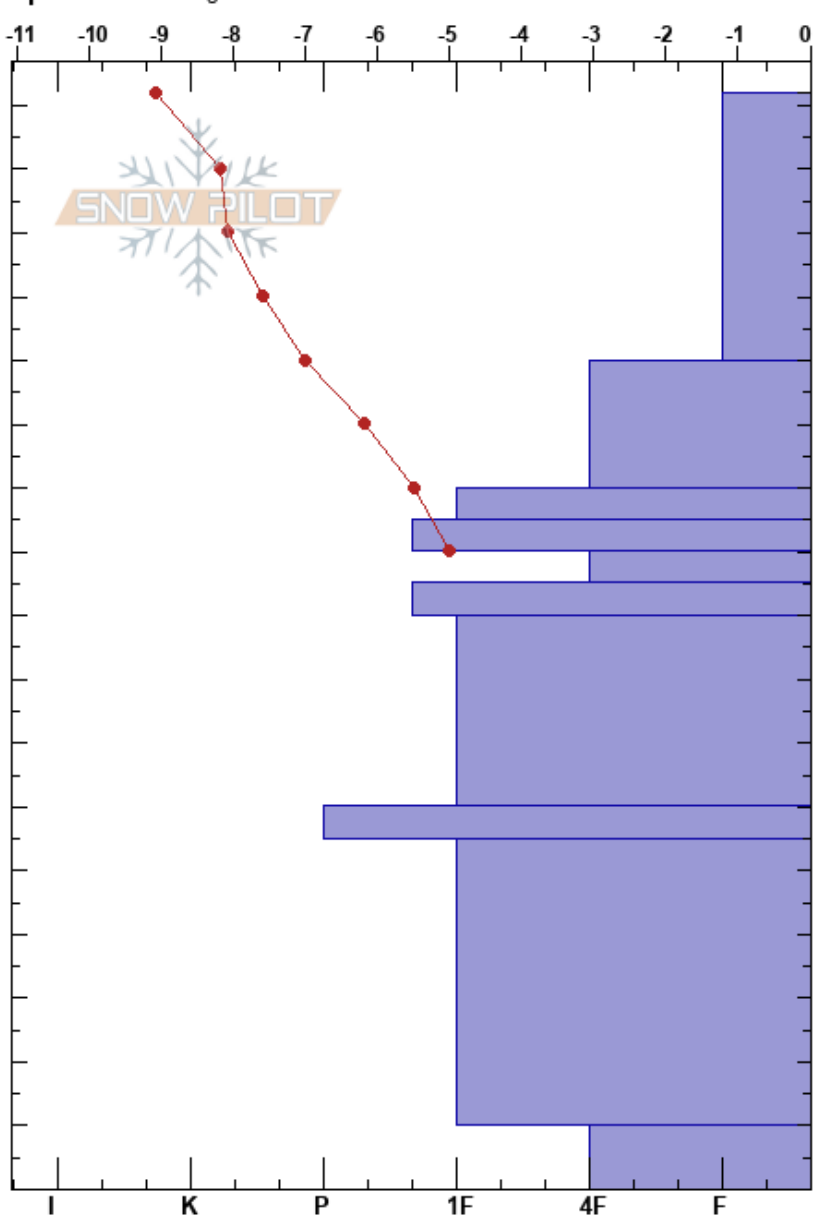

Hale's Mary Octaviano Lucero  
 Sangre de Cristo Range 03/10/2022 - 8:10am  
 NM  
**Elevation:** 11378 ft  
**Aspect:** N  
**Specifics:** Pit dug in a Ski Area

**Stability:**  
**Air Temperature:** -9°C  
**Sky Cover:** OVC  
**Precipitation:**  
**Wind:** SW Light Breeze

**Layer Notes:**

**HS:** 172  
**PF:** 100  
**PS:** 40

Height (m)	Crystal		Moisture	$\rho$ kg/m <sup>3</sup>	Stability tests & Layer comments
	Form	Size			
172					
160					
150	* (X)				
140					
130					
120					
110					
100					← ECTN30 @100cm
90					
80					
70					← CT15, Q1 @77cm could not rep.
60					
50					
40					
30					
20					
10					
0	□	3			← 2x CTN