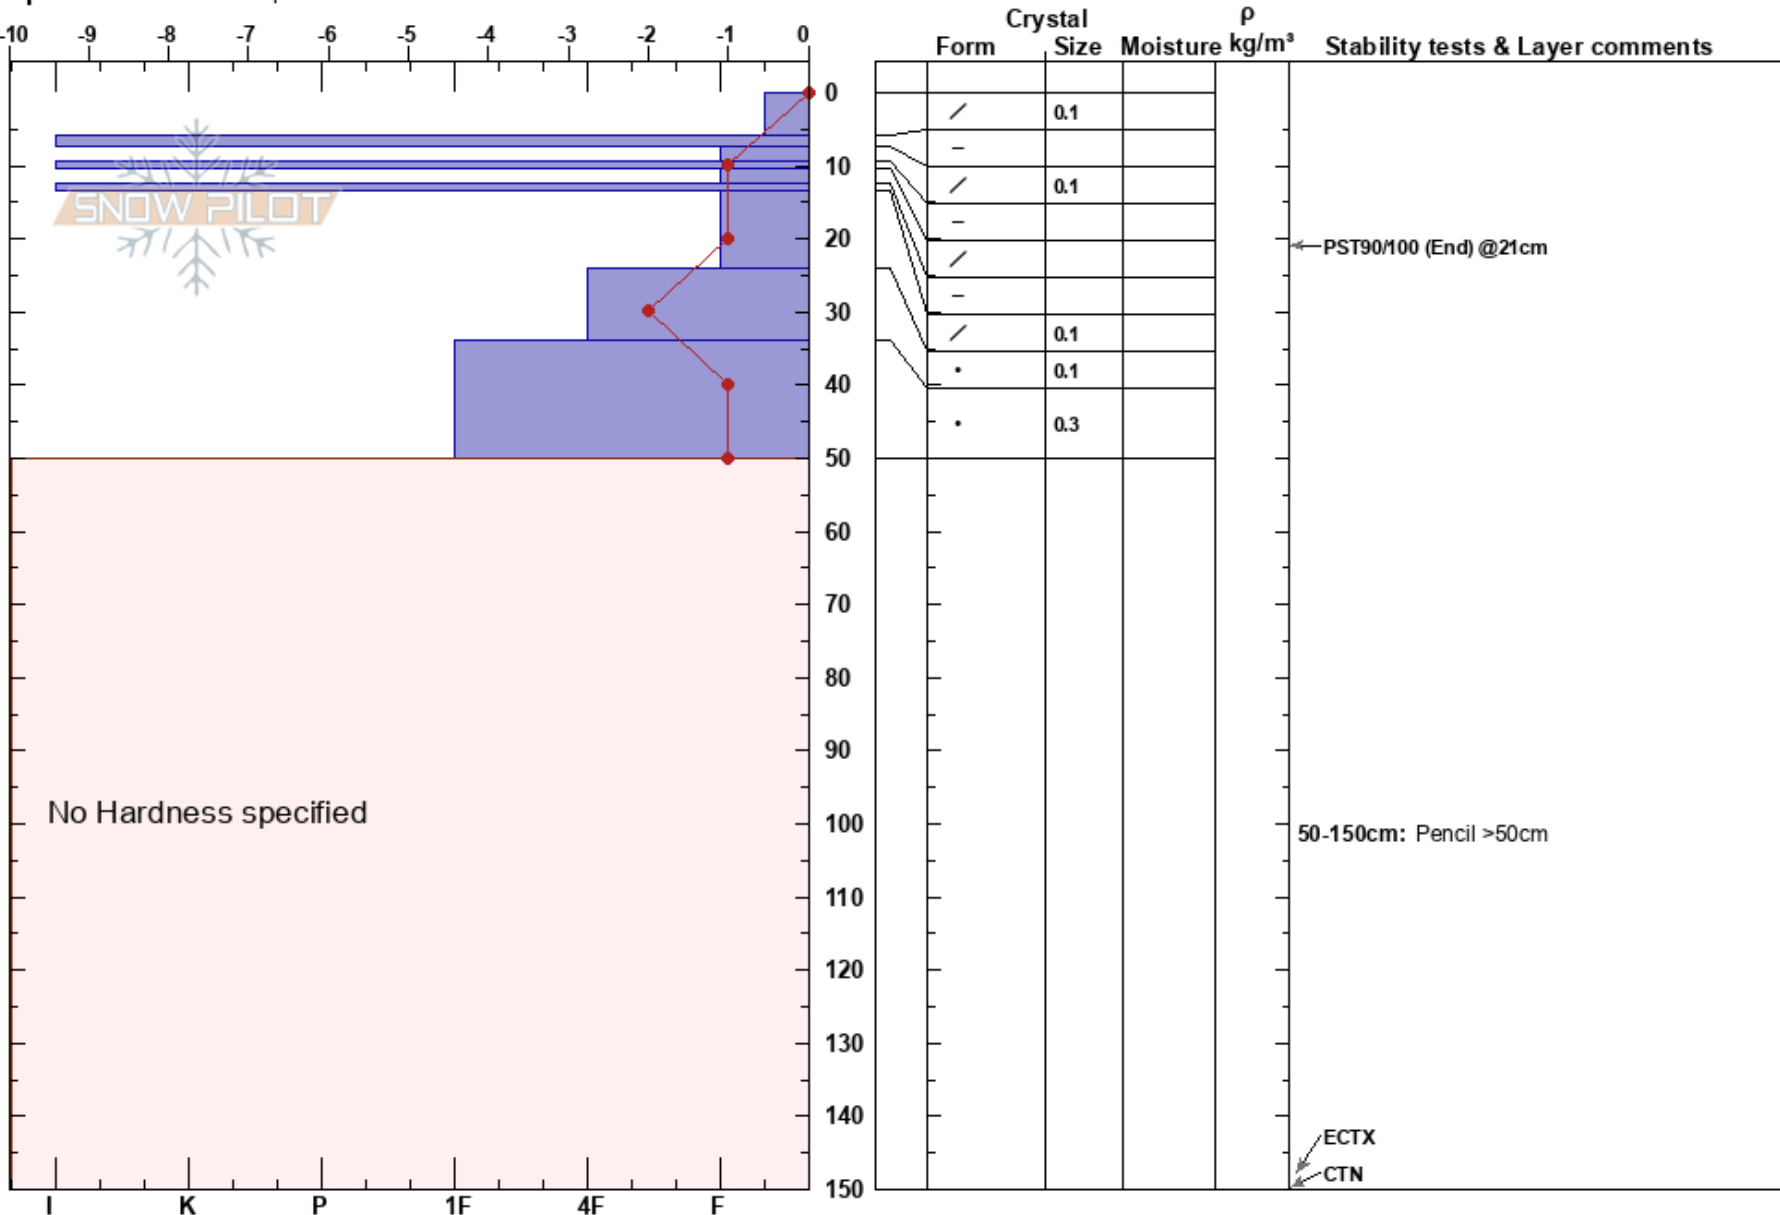

503 #2
 Lake Tahoe
 CA
 Elevation: 7692 ft
 Aspect: NE
 Specifics: We skied slope

AARON ZANTO
 03/09/2022 - 2:00pm
 Co-ord: 39.24605N, -120.12003W
 Slope Angle: 14°
 Wind Loading:

Stability: **HS: 150**
 Air Temperature: 4°C **PF: 22**
 Sky Cover: BKN
 Precipitation: NO
 Wind: W Light Breeze

Layer Notes:
 13.5-24cm: Problematic layer
 50-150cm: Pencil >50cm

No Hardness specified

50-150cm: Pencil >50cm

Notes: