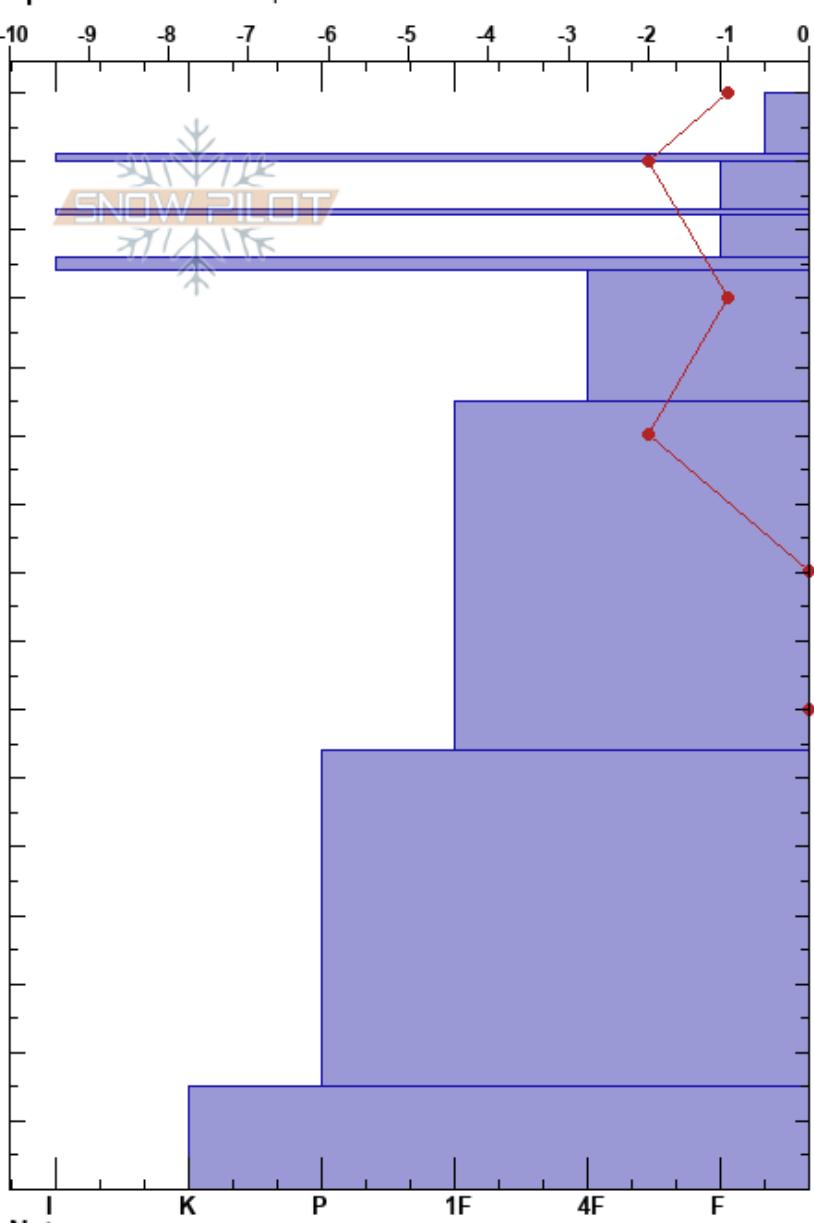

503 Road #1
 Lake Tahoe
 CA
 Elevation: 7878 ft
 Aspect:
 Specifics: We skied slope

AARON ZANTO
 03/09/2022 - 11:00am
 Co-ord: 39.24600N, -120.12423W
 Slope Angle:
 Wind Loading:

Stability: **HS: 160**
 Air Temperature: 3°C PF: 20 142-136cm: Problematic layer
 Sky Cover: BKN
 Precipitation: NO
 Wind: NE Calm

Height (cm)	Crystal		Moisture	ρ kg/m ³	Stability tests & Layer comments
	Form	Size			
160	/	0.1			
150	-	0.1			
140	/	0.1			
130	-	0.1			PST100/100 (End) @136cm CT23, Q3 @134cm
120	.	0.1			
90		0.3			
70					
40	.	0.5			
10	.	0.5			ECTX