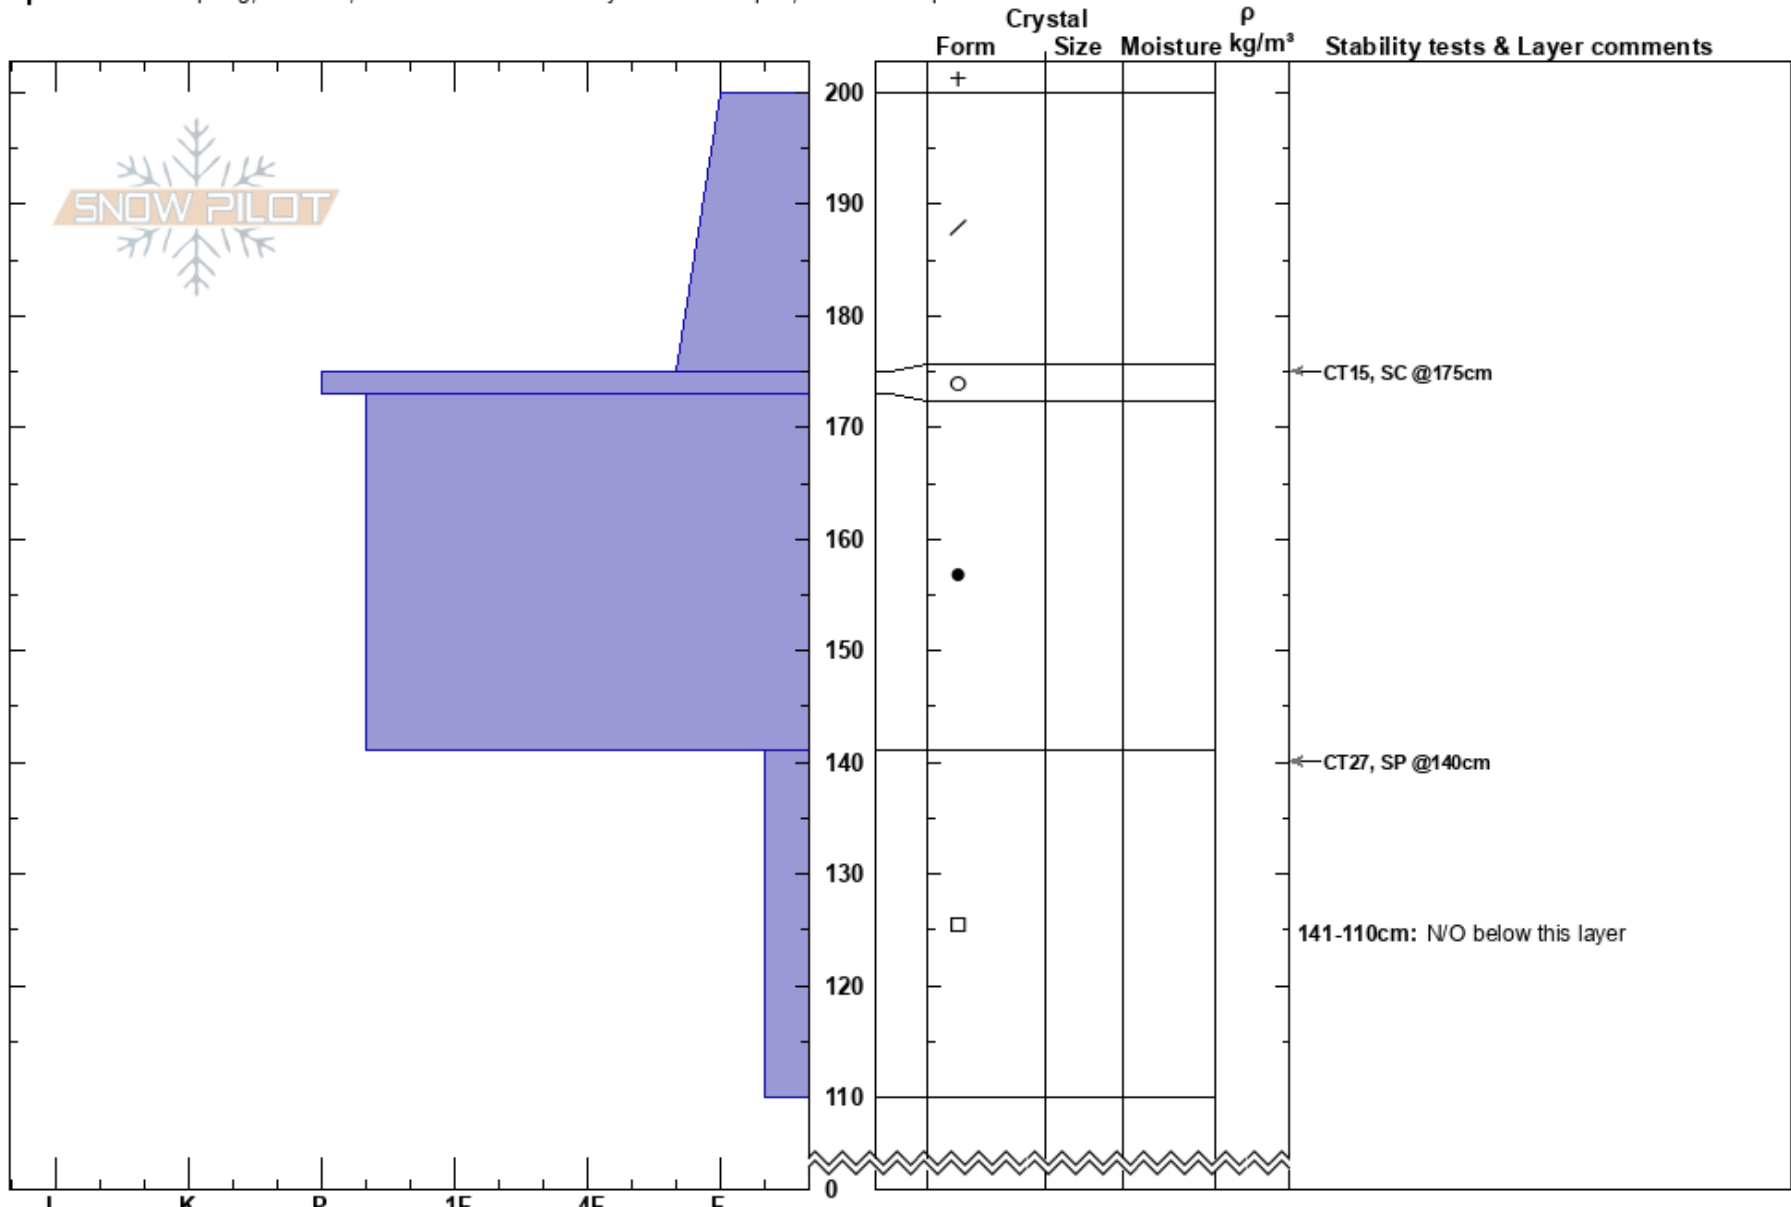

Sam's Trees
 San Juan Range
 CO
 Elevation: 11566 ft
 Aspect: 90°

Nolan Averbuch
 03/09/2022 - 10:45am
 Co-ord: 37.86668N, -107.73532W
 Slope Angle: 10°
 Wind Loading: previous

Stability:
 Air Temperature:
 Sky Cover: OVC
 Precipitation: S-1
 Wind: N Light Breeze

HS:200
 PF: 28
 PS: 11
 Layer Notes:
 175-173cm: Problematic layer
 141-110cm: N/O below this layer

Specifics: Collapsing, localized; Recent avalanche activity on similar slopes; We skied slope

Notes: Below tree line site.