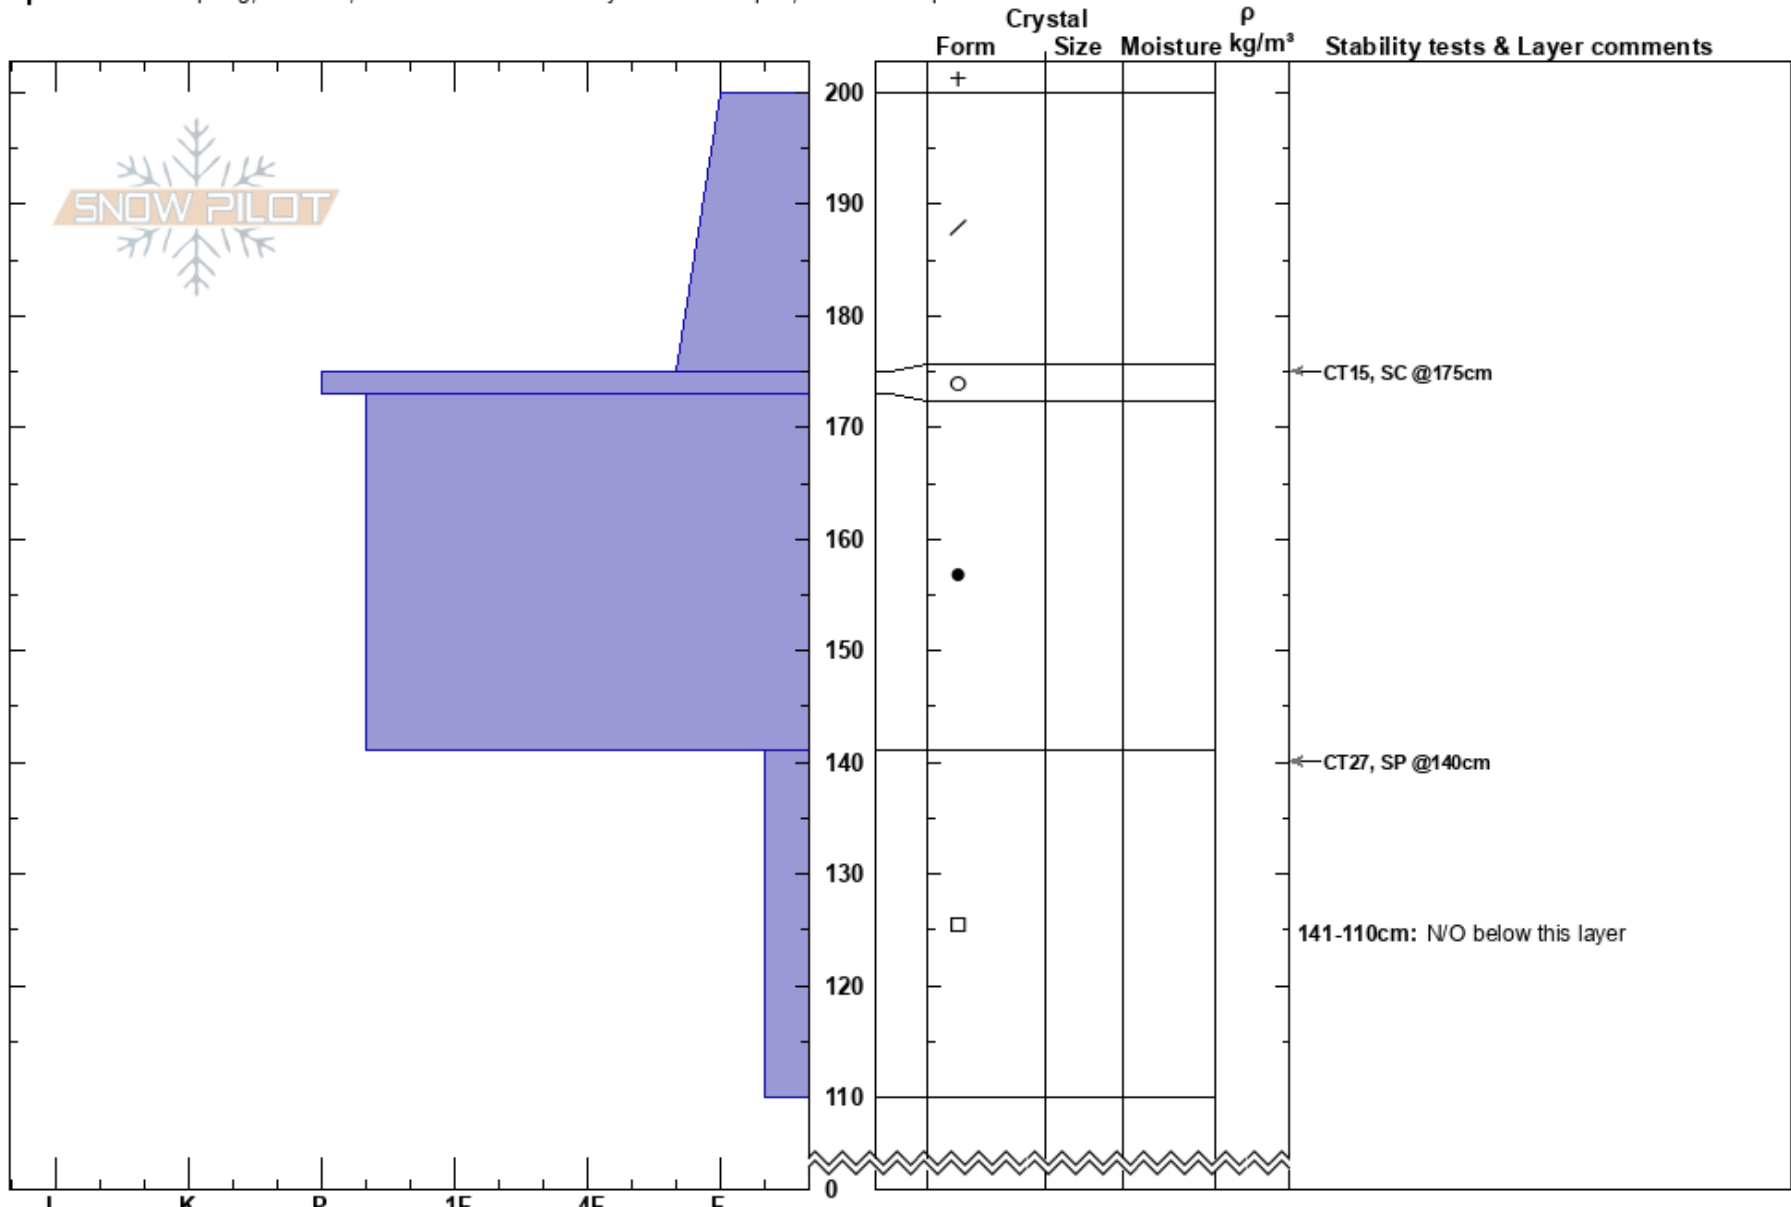

Sam's Trees  
 San Juan Range  
 CO  
 Elevation: 11566 ft  
 Aspect: 90°

Nolan Averbuch  
 03/09/2022 - 10:45am  
 Co-ord: 37.86668N, -107.73532W  
 Slope Angle: 10°  
 Wind Loading: previous

Stability:  
 Air Temperature:  
 Sky Cover: OVC  
 Precipitation: S-1  
 Wind: N Light Breeze

HS:200  
 PF: 28  
 PS: 11  
 Layer Notes:  
 175-173cm: Problematic layer  
 141-110cm: N/O below this layer

Specifics: Collapsing, localized; Recent avalanche activity on similar slopes; We skied slope

Notes: Below tree line site.