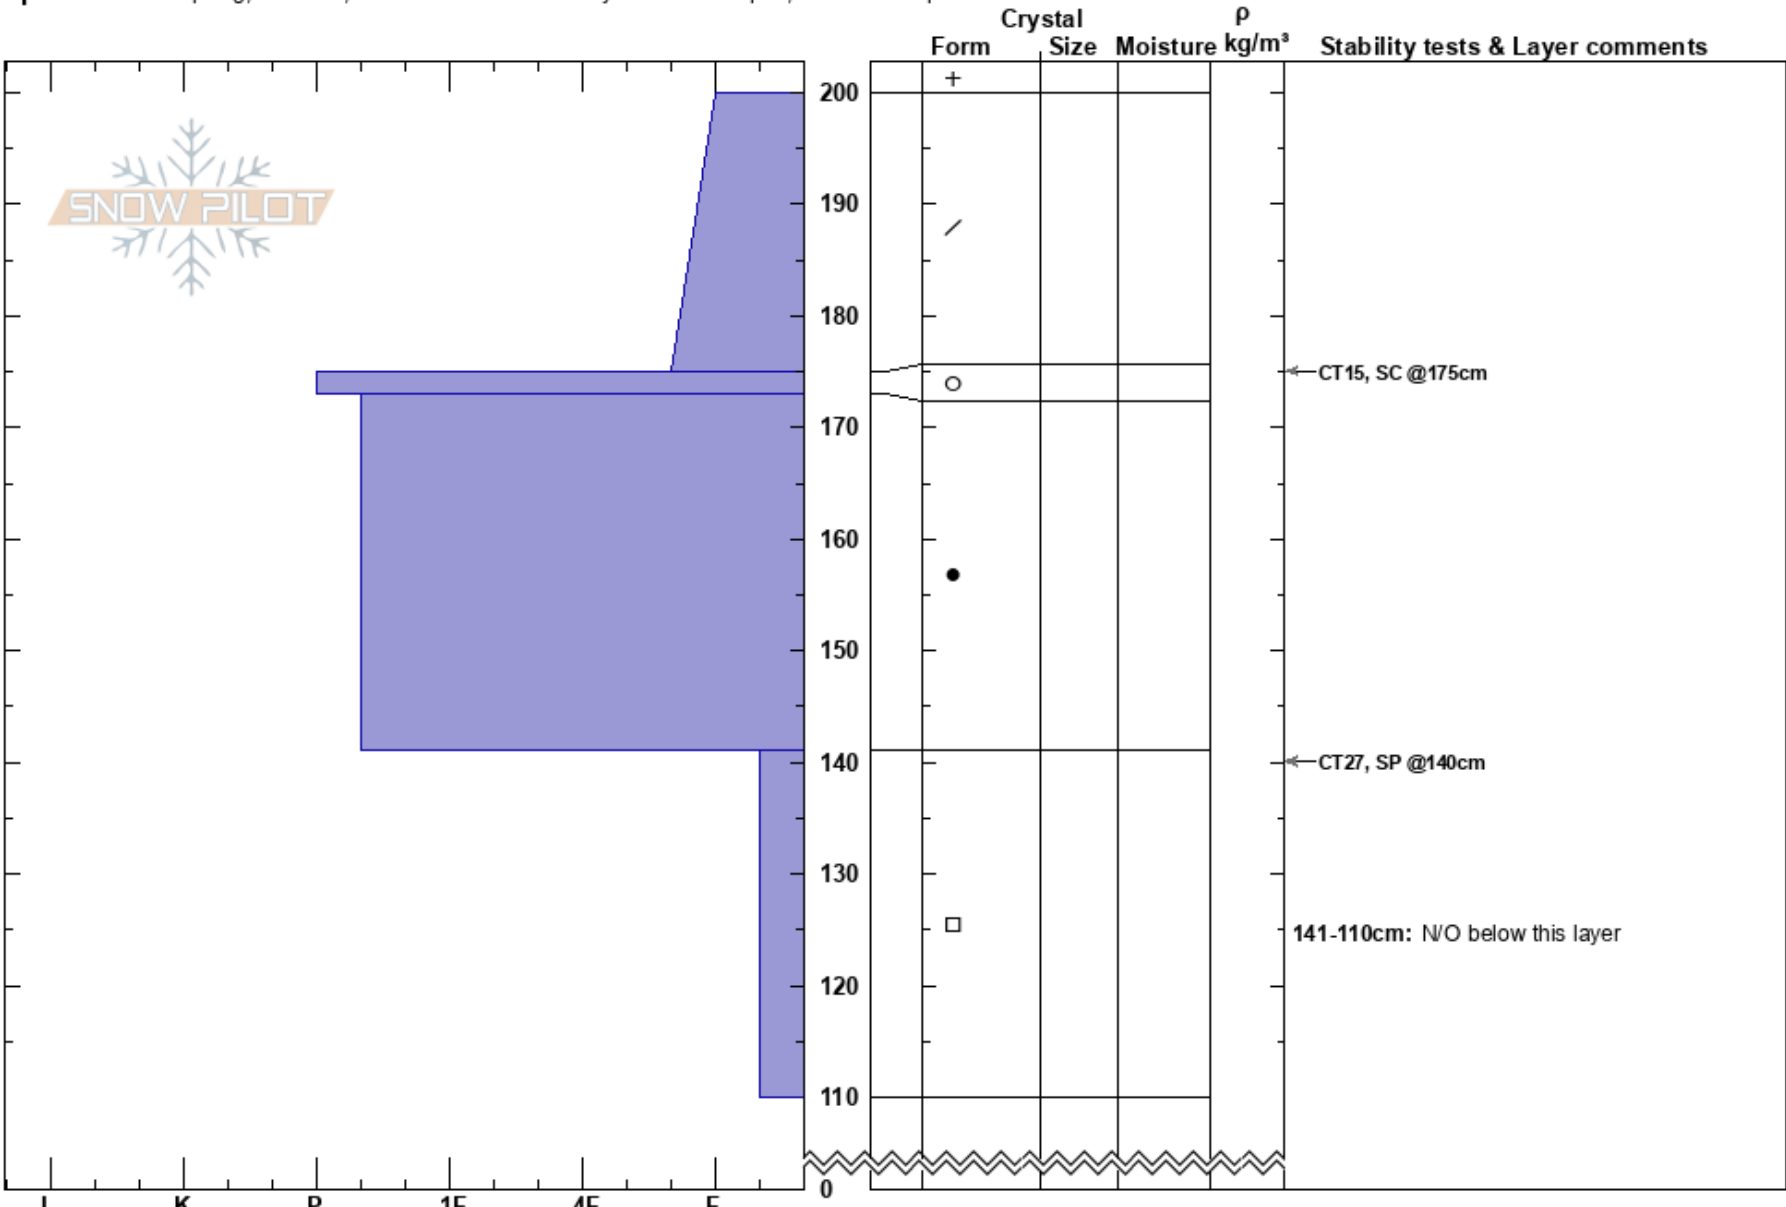

Sam's Trees  
 San Juan Range  
 CO  
 Elevation: 11566 ft  
 Aspect: 90°

Nolan Averbuch  
 03/09/2022 - 10:45am  
 Co-ord: 37.86668N, -107.73532W  
 Slope Angle: 10°  
 Wind Loading: previous

Stability:  
 Air Temperature:  
 Sky Cover: OVC  
 Precipitation: S-1  
 Wind: N Light Breeze

HS: 200  
 PF: 28  
 PS: 11  
 Layer Notes:  
 175-173cm: Problematic layer  
 141-110cm: N/O below this layer

Specifics: Collapsing, localized; Recent avalanche activity on similar slopes; We skied slope

Notes: Below tree line site.