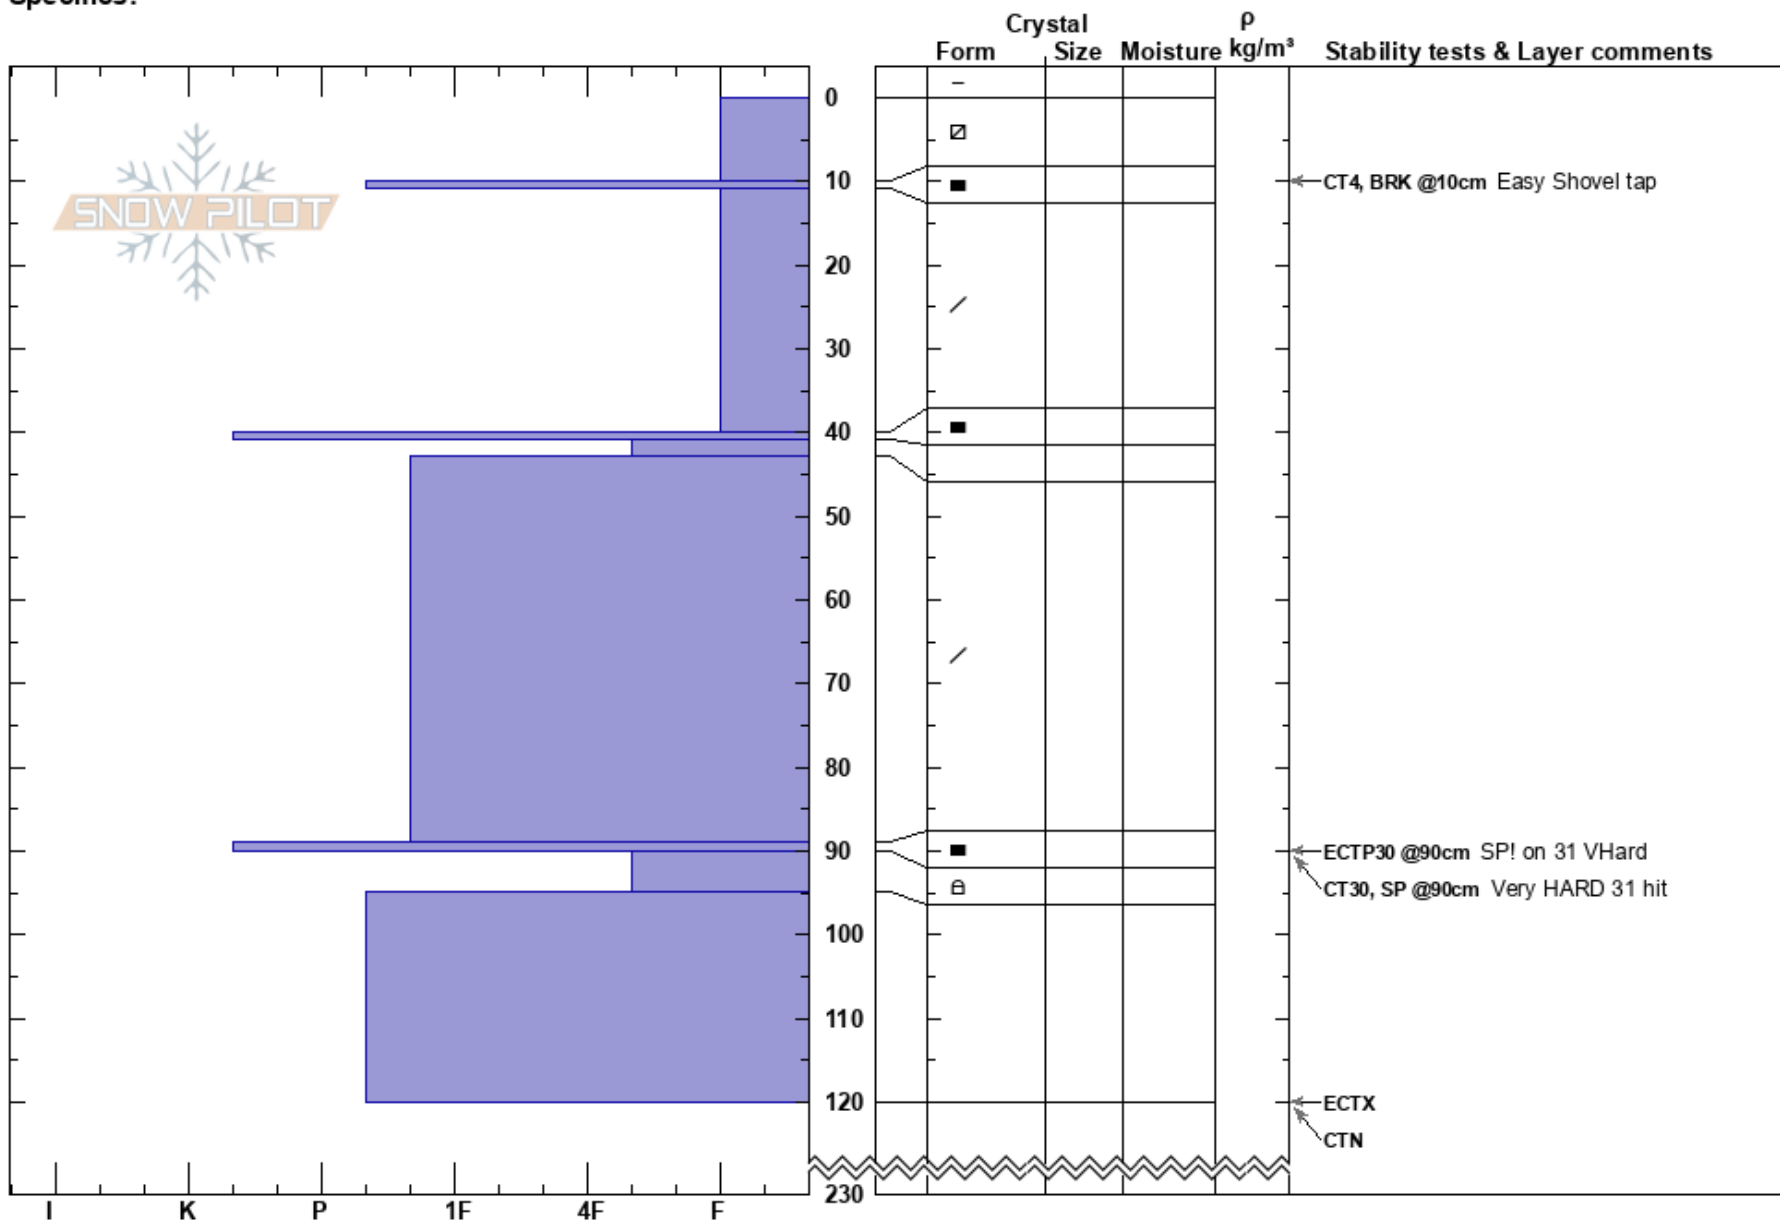

Ventrices Low  
 Monashee  
 BC  
 Elevation: 1901 m  
 Aspect: NE  
 Specifics:

Mustang Powder  
 09/03/2022 - 13:00  
 Co-ord: 11U 377327W 5668544N  
 Slope Angle: 37°  
 Wind Loading:

Stability: **HS:230**  
 Air Temperature: -11°C **PF: 25** 90-95cm: Problematic layer  
 Sky Cover: CLR **PS: 15**  
 Precipitation: NO  
 Wind: Calm

Notes: Open Glades above cliffs above Heart Lake

Cece and Seth observers