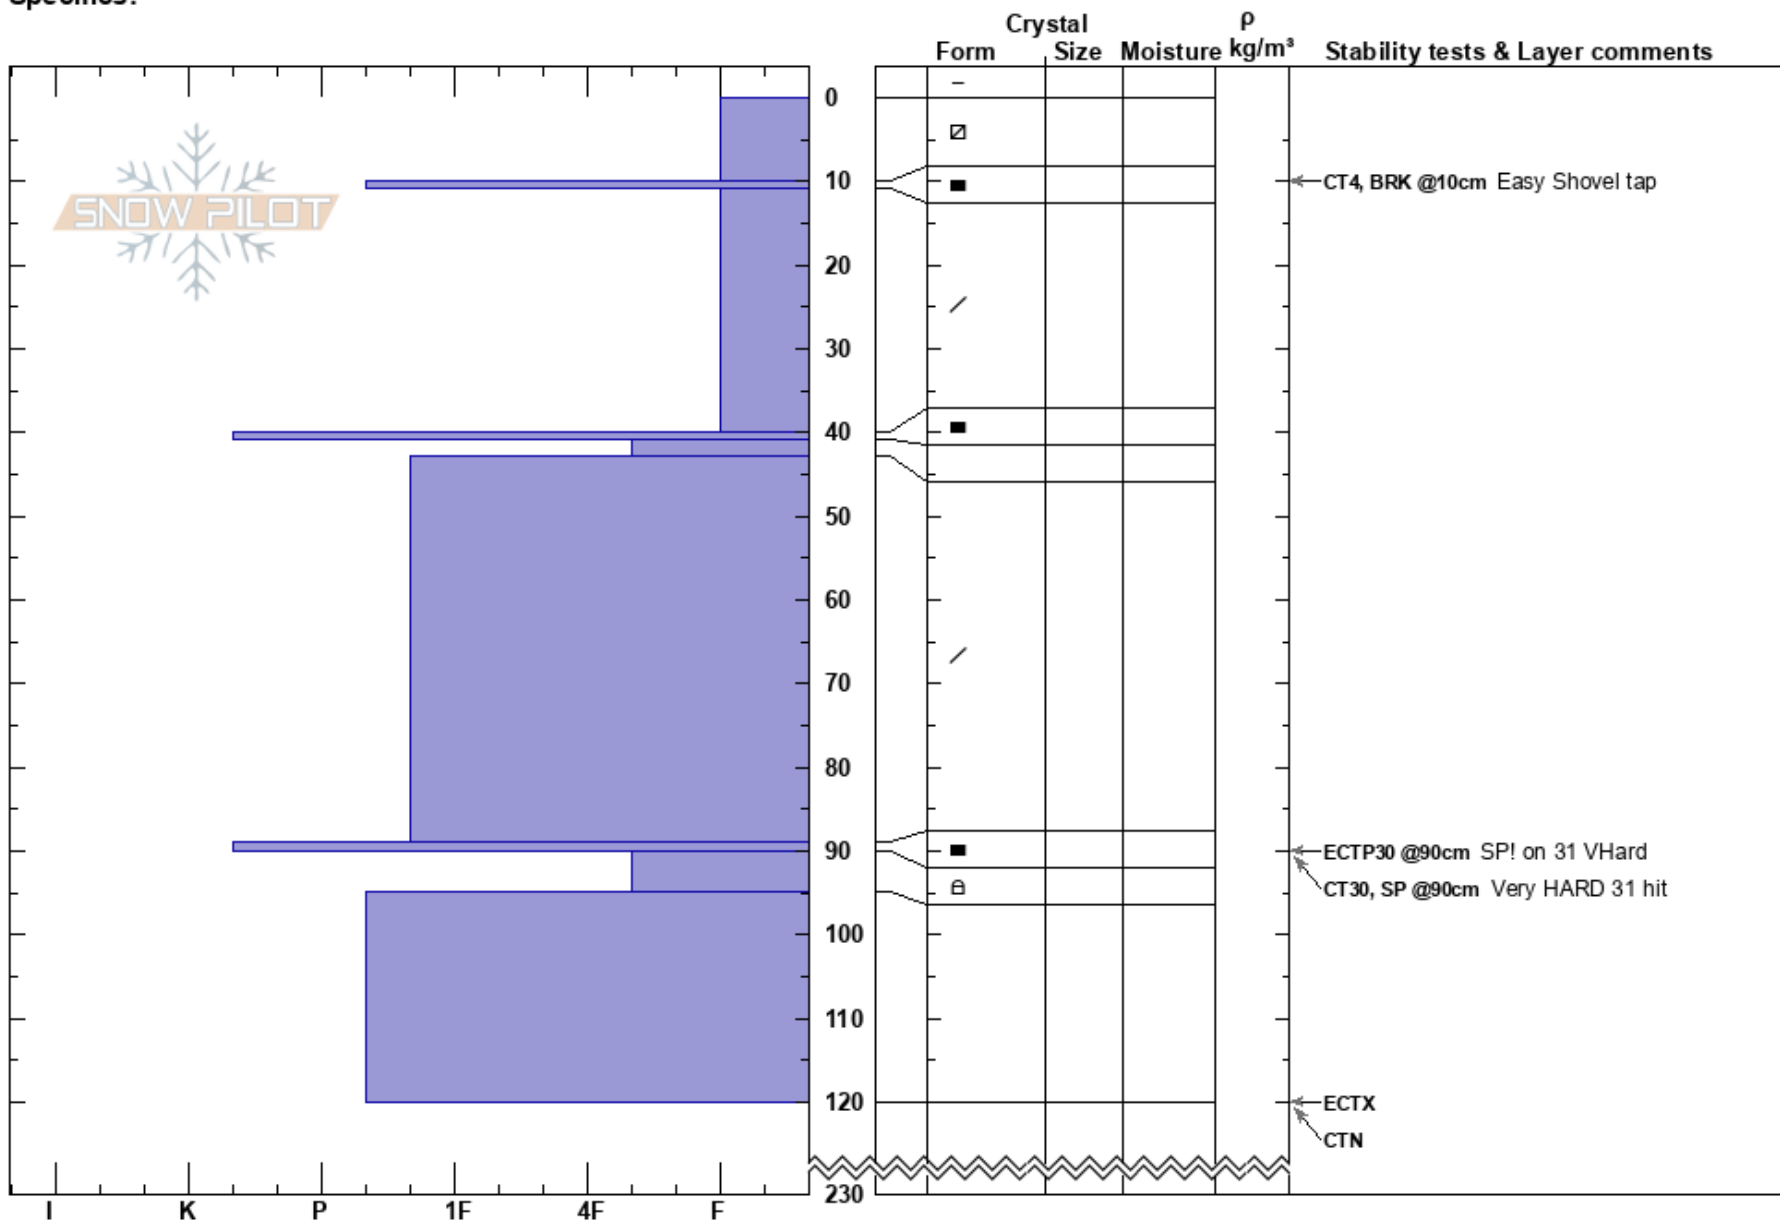

Ventrices Low
 Monashee
 BC
 Elevation: 1901 m
 Aspect: NE
 Specifics:

Mustang Powder
 09/03/2022 - 13:00
 Co-ord: 11U 377327W 5668544N
 Slope Angle: 37°
 Wind Loading:

Stability: **HS:230**
 Air Temperature: -11°C **PF: 25** 90-95cm: Problematic layer
 Sky Cover: CLR **PS: 15**
 Precipitation: NO
 Wind: Calm

Notes: Open Glades above cliffs above Heart Lake

Cece and Seth observers