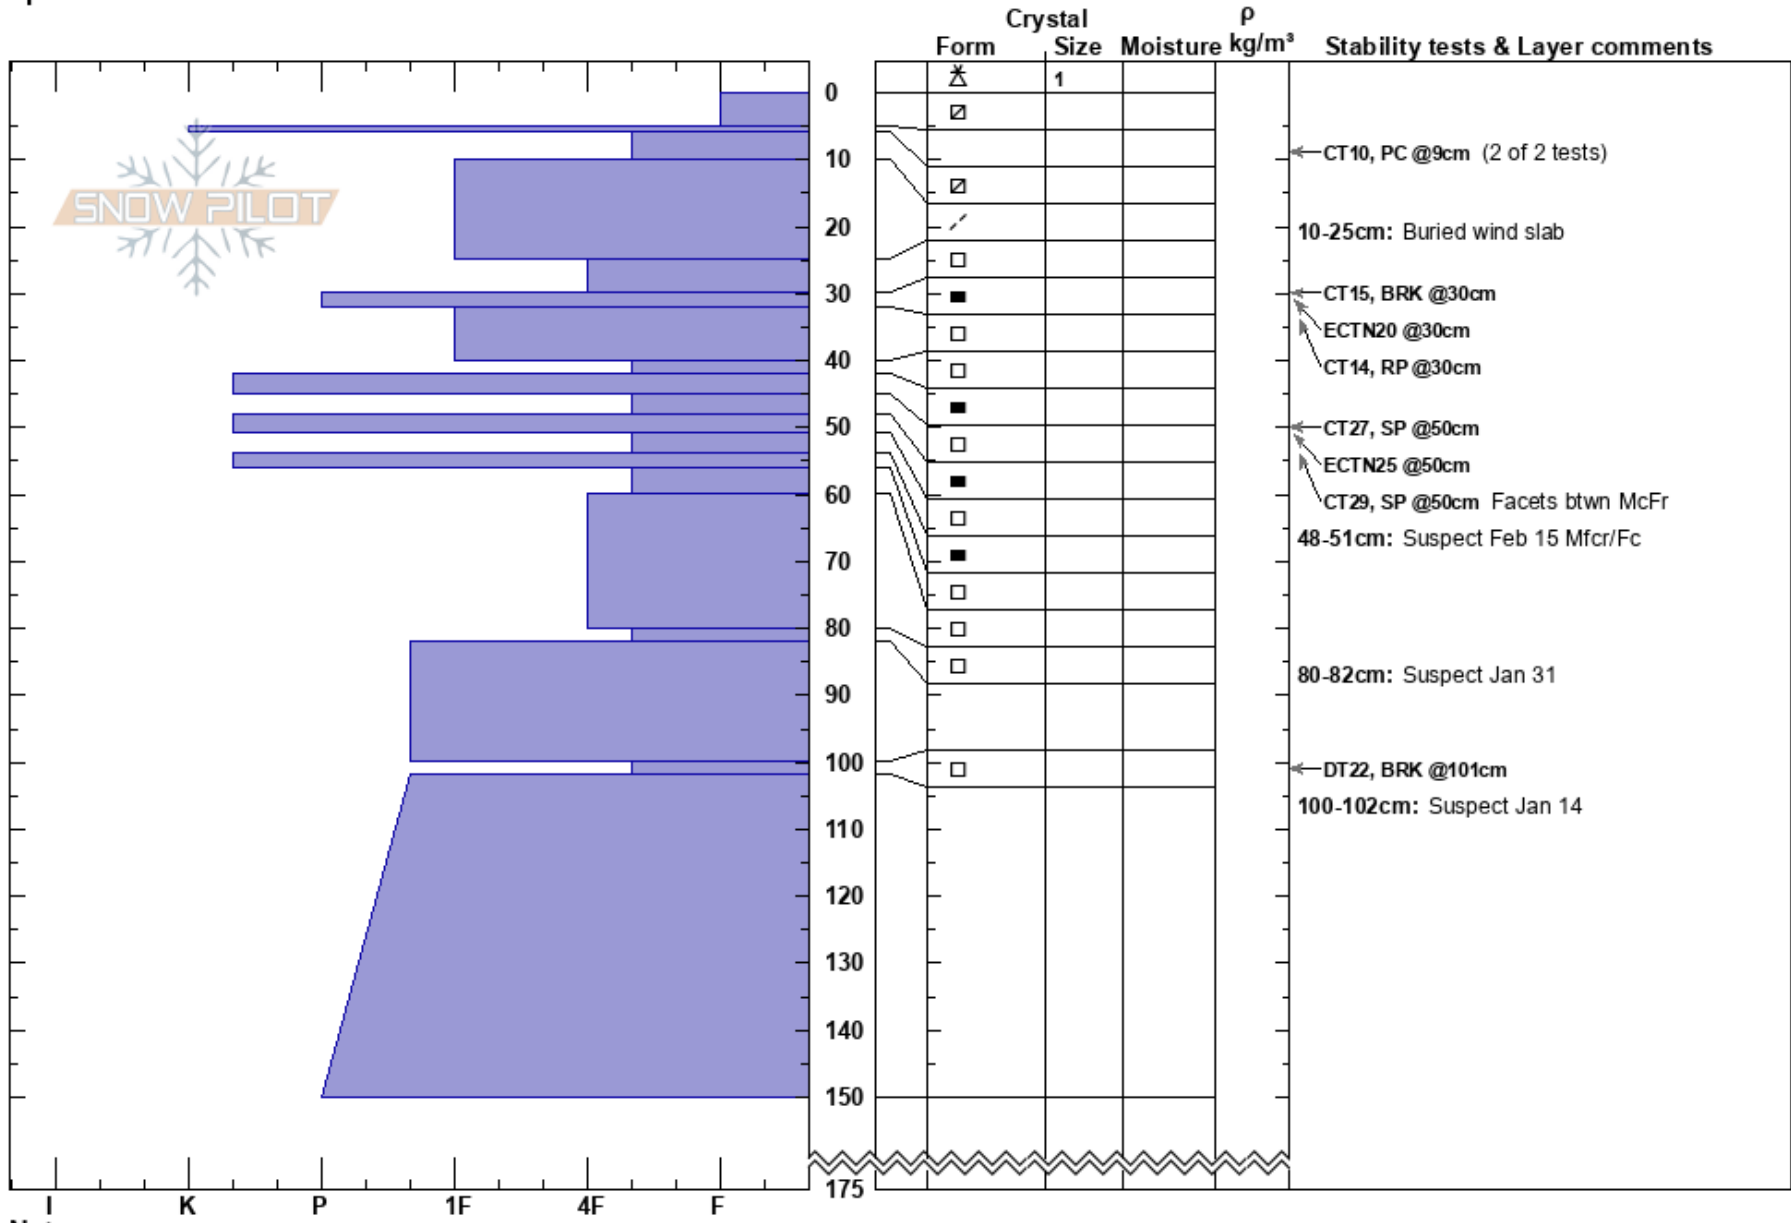

Medussa
 Monashee
 BC
 Elevation: 2159 m
 Aspect: N
 Specifics:

Mustang Powder
 09/03/2022 - 12:00
 Co-ord: 11U 377351W 5667804N
 Slope Angle: 42°
 Wind Loading:

Stability: **HS: 175**
 Air Temperature: -19°C
 Sky Cover: CLR
 Precipitation: NO
 Wind: Calm

PF: 20
 PS: 10
 10-25cm: Buried wind slab
 48-51cm: Suspect Feb 15 Mfcr/Fc
 48-51cm: Problematic layer
 80-82cm: Suspect Jan 31
 100-102cm: Suspect Jan 14

Notes: Cece and Seth observers

Steep shallow roll adjacent to cliff bands. Minimal wind loading at site.