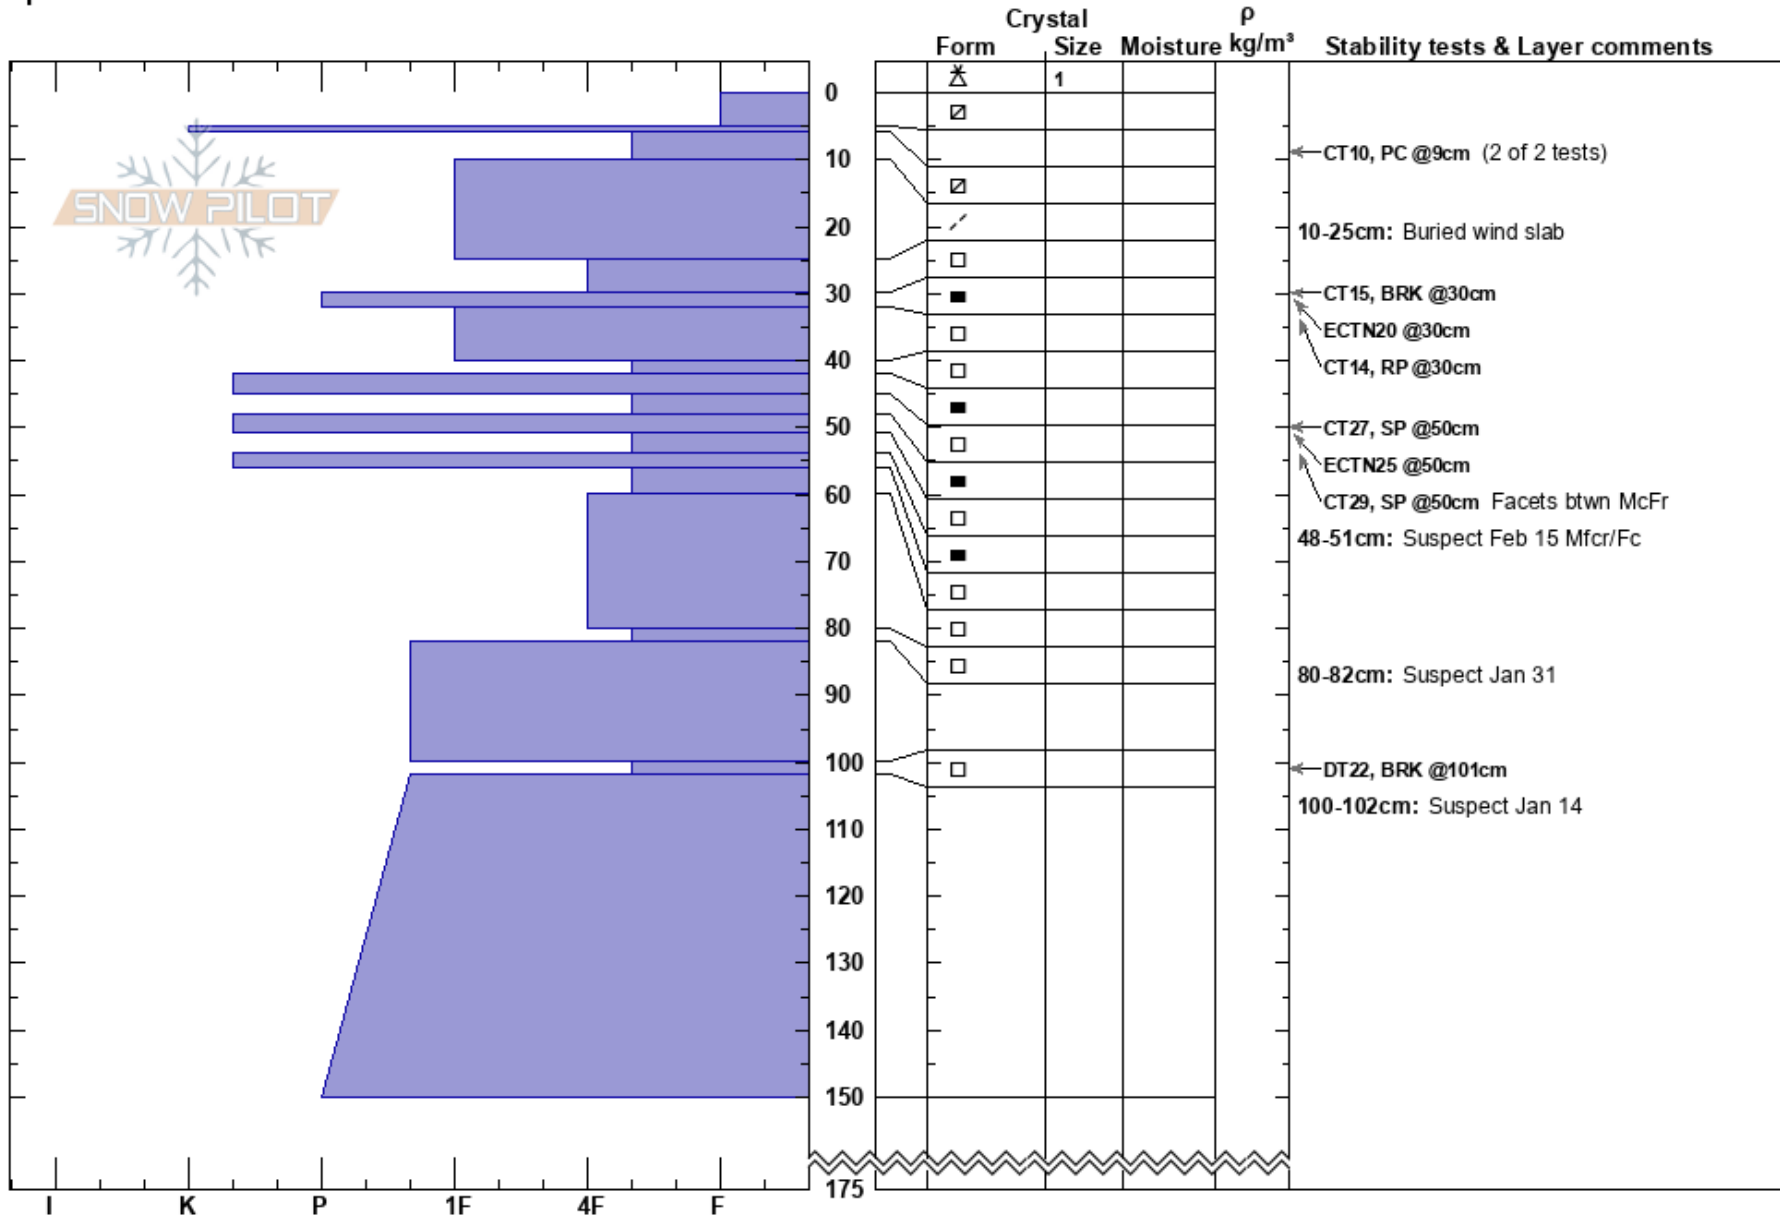

Medussa
 Monashee
 BC
 Elevation: 2159 m
 Aspect: N
 Specifics:

Mustang Powder
 09/03/2022 - 12:00
 Co-ord: 11U 377351W 5667804N
 Slope Angle: 42°
 Wind Loading:

Stability: **HS: 175**
 Air Temperature: -19°C
 Sky Cover: CLR
 Precipitation: NO
 Wind: Calm

PF: 20
 PS: 10
 10-25cm: Buried wind slab
 48-51cm: Suspect Feb 15 Mfcr/Fc
 48-51cm: Problematic layer
 80-82cm: Suspect Jan 31
 100-102cm: Suspect Jan 14

Notes: Cece and Seth observers

Steep shallow roll adjacent to cliff bands. Minimal wind loading at site.