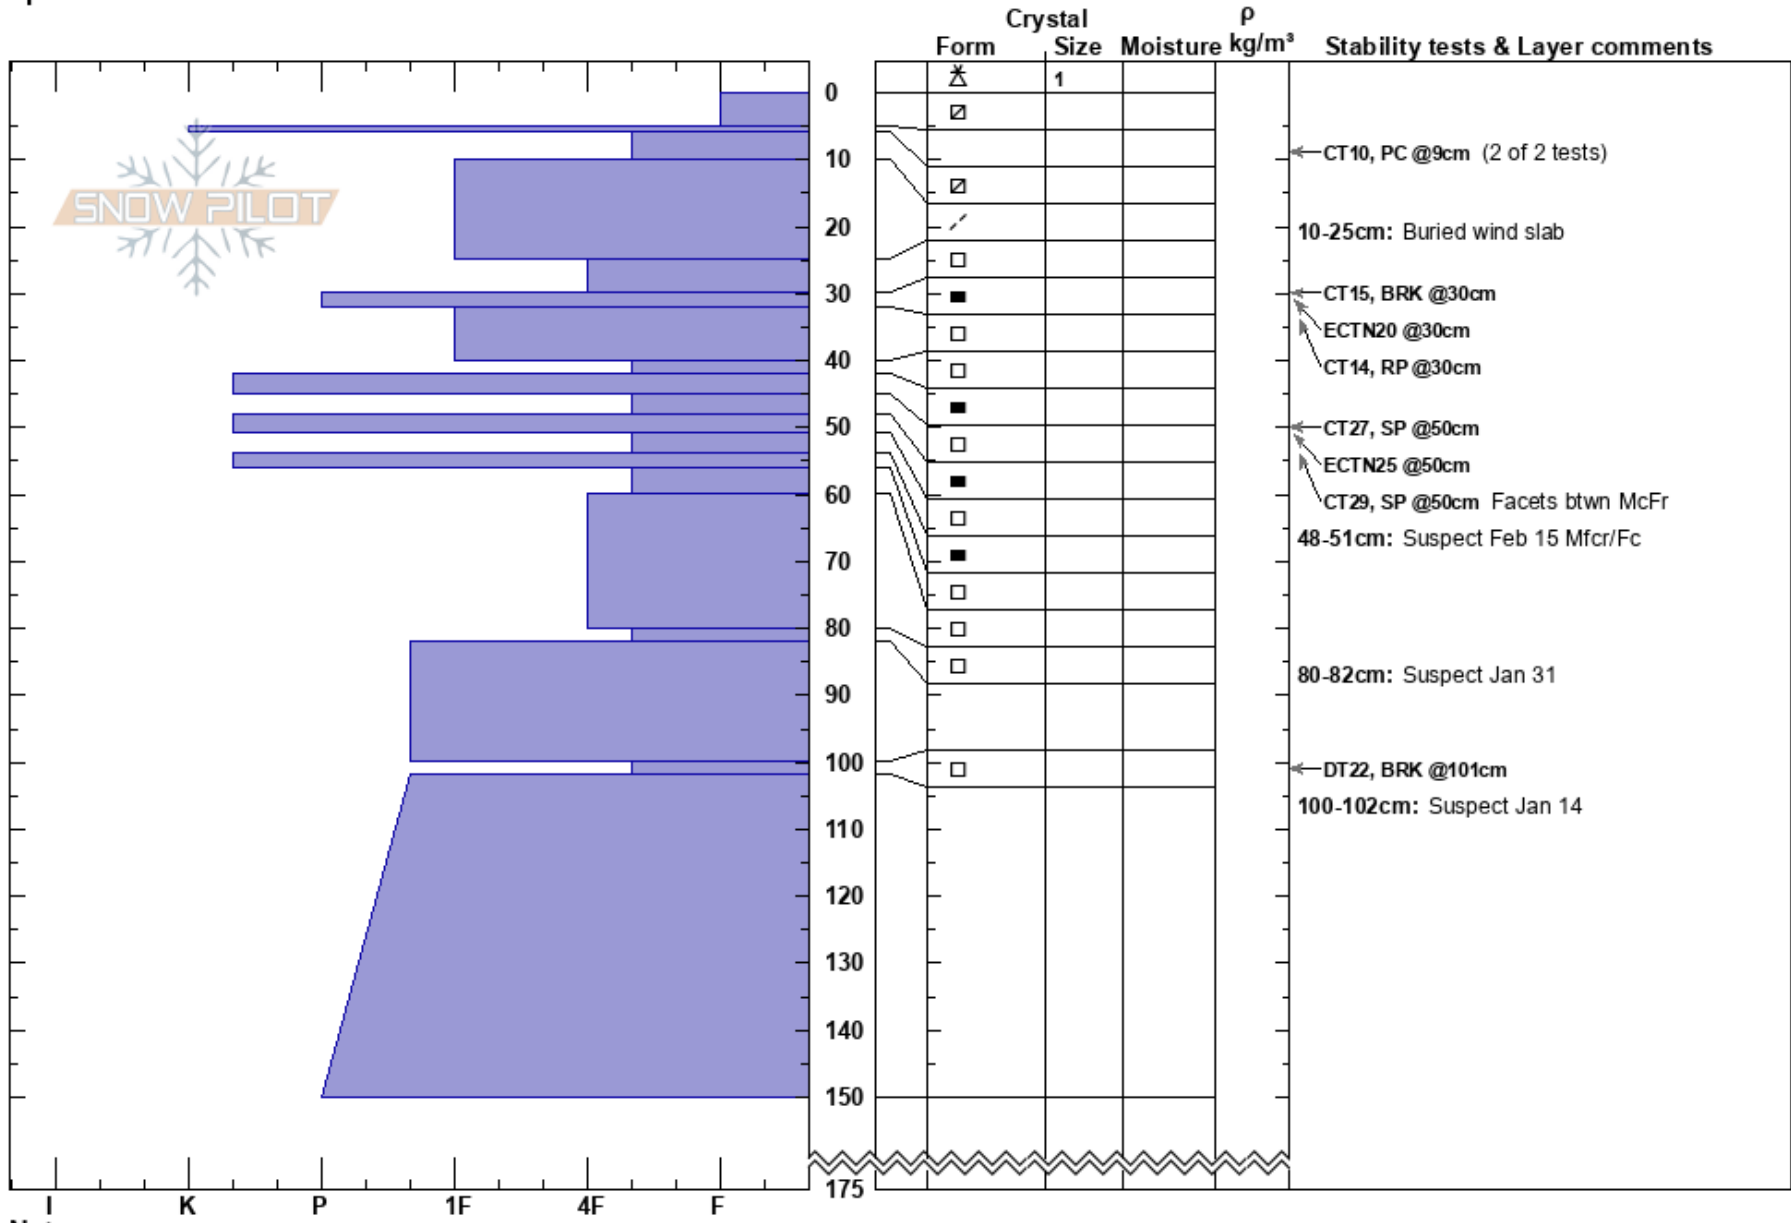

Medussa
 Monashee
 BC
 Elevation: 2159 m
 Aspect: N
 Specifics:

Mustang Powder
 09/03/2022 - 12:00
 Co-ord: 11U 377351W 5667804N
 Slope Angle: 42°
 Wind Loading:

Stability: **HS: 175**
 Air Temperature: -19°C
 Sky Cover: CLR
 Precipitation: NO
 Wind: Calm

PF: 20
 PS: 10
 Layer Notes:
 10-25cm: Buried wind slab
 48-51cm: Suspect Feb 15 Mfcr/Fc
 48-51cm: Problematic layer
 80-82cm: Suspect Jan 31
 100-102cm: Suspect Jan 14

Notes: Cece and Seth observers

Steep shallow roll adjacent to cliff bands. Minimal wind loading at site.