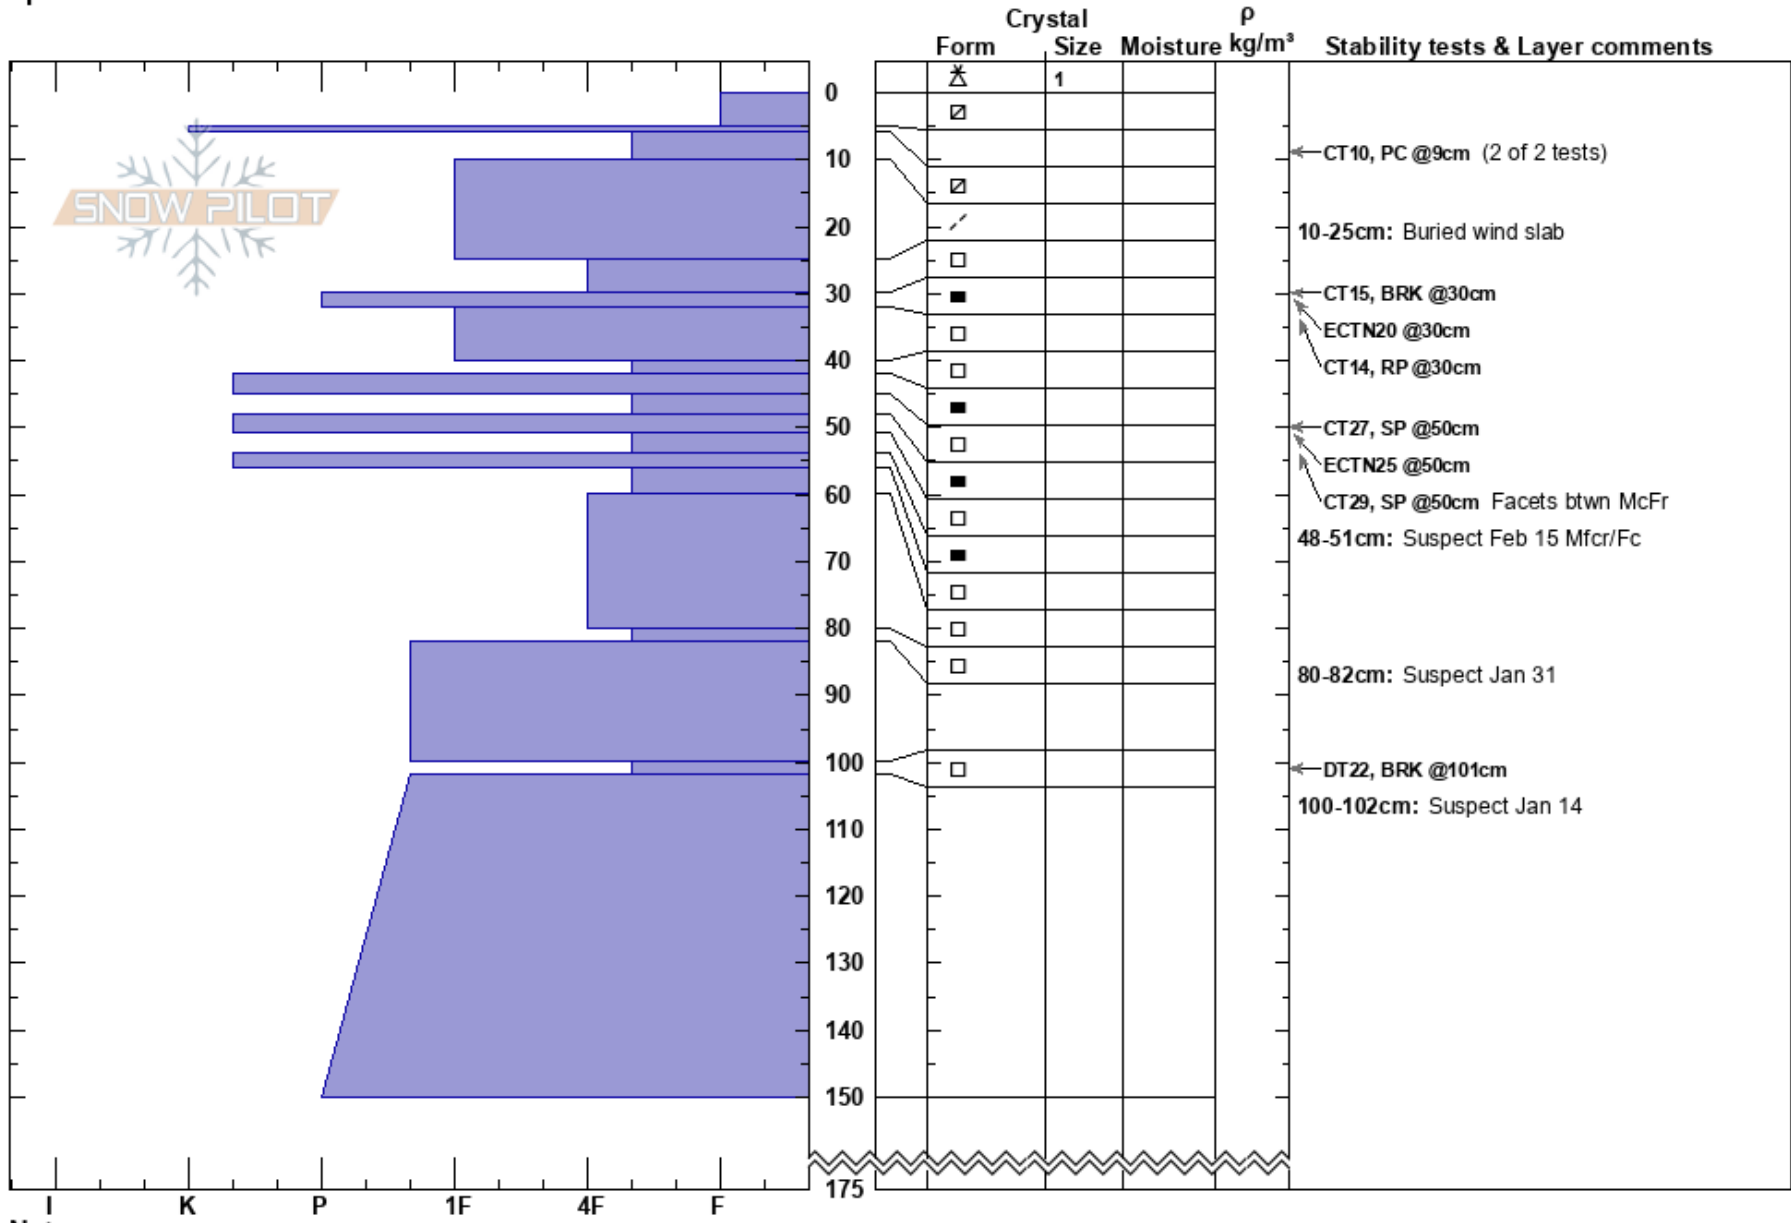

Medussa  
 Monashee  
 BC  
 Elevation: 2159 m  
 Aspect: N  
 Specifics:

Mustang Powder  
 09/03/2022 - 12:00  
 Co-ord: 11U 377351W 5667804N  
 Slope Angle: 42°  
 Wind Loading:

Stability: **HS: 175**  
 Air Temperature: -19°C  
 Sky Cover: CLR  
 Precipitation: NO  
 Wind: Calm

PF: 20  
 PS: 10  
 Layer Notes:  
 10-25cm: Buried wind slab  
 48-51cm: Suspect Feb 15 Mfcr/Fc  
 48-51cm: Problematic layer  
 80-82cm: Suspect Jan 31  
 100-102cm: Suspect Jan 14

Notes: Cece and Seth observers

Steep shallow roll adjacent to cliff bands. Minimal wind loading at site.