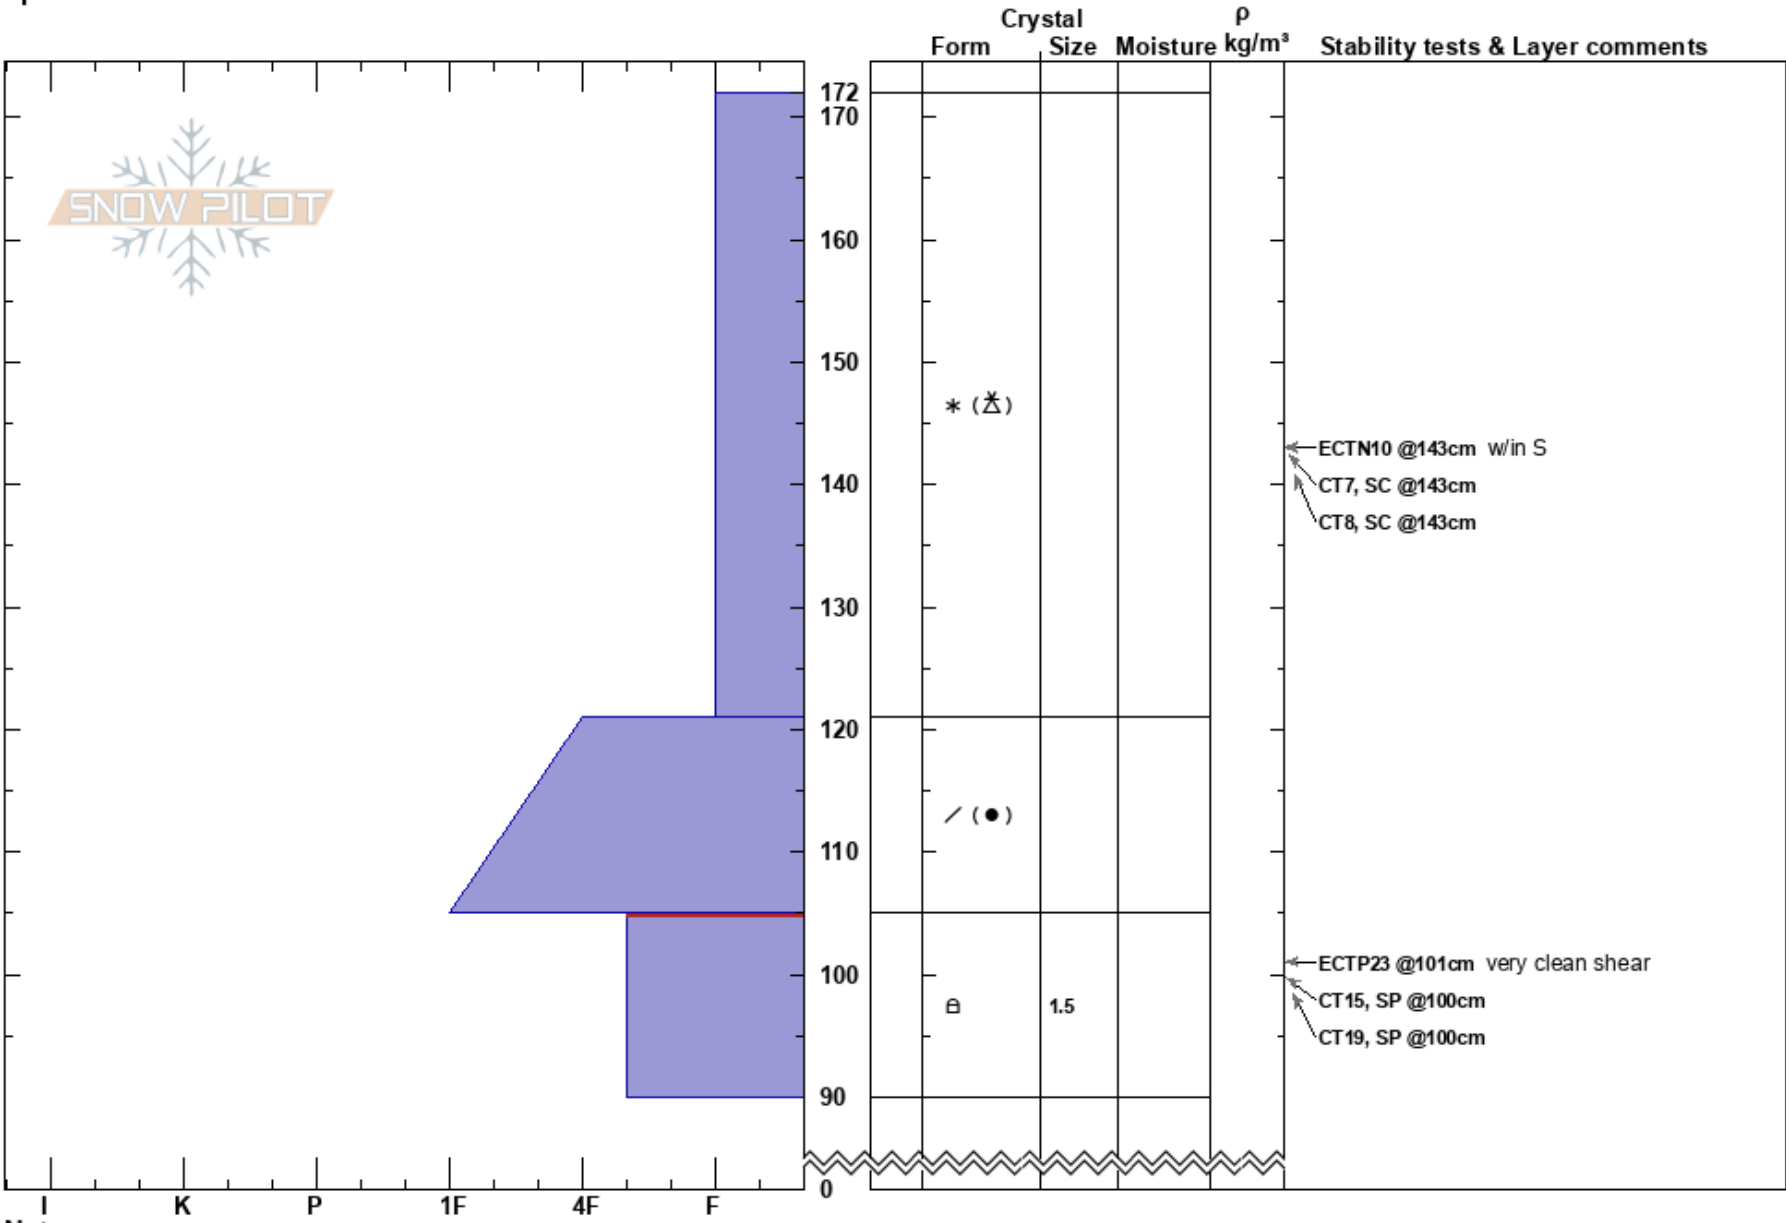

PC Ridgeline 3/9/2022  
 Wasatch Range  
 UT  
 Elevation: 8842 ft  
 Aspect: 355°  
 Specifics:

Ethan Romer  
 03/09/2022 - 12:00pm  
 Co-ord: 40.67815N, -111.59745W  
 Slope Angle: 26°  
 Wind Loading:

Stability:  
 Air Temperature:  
 Sky Cover: OVC  
 Precipitation: S5  
 Wind: NW Light Breeze

HS: 172  
 Layer Notes:  
 105-90cm: Problematic layer

Notes: