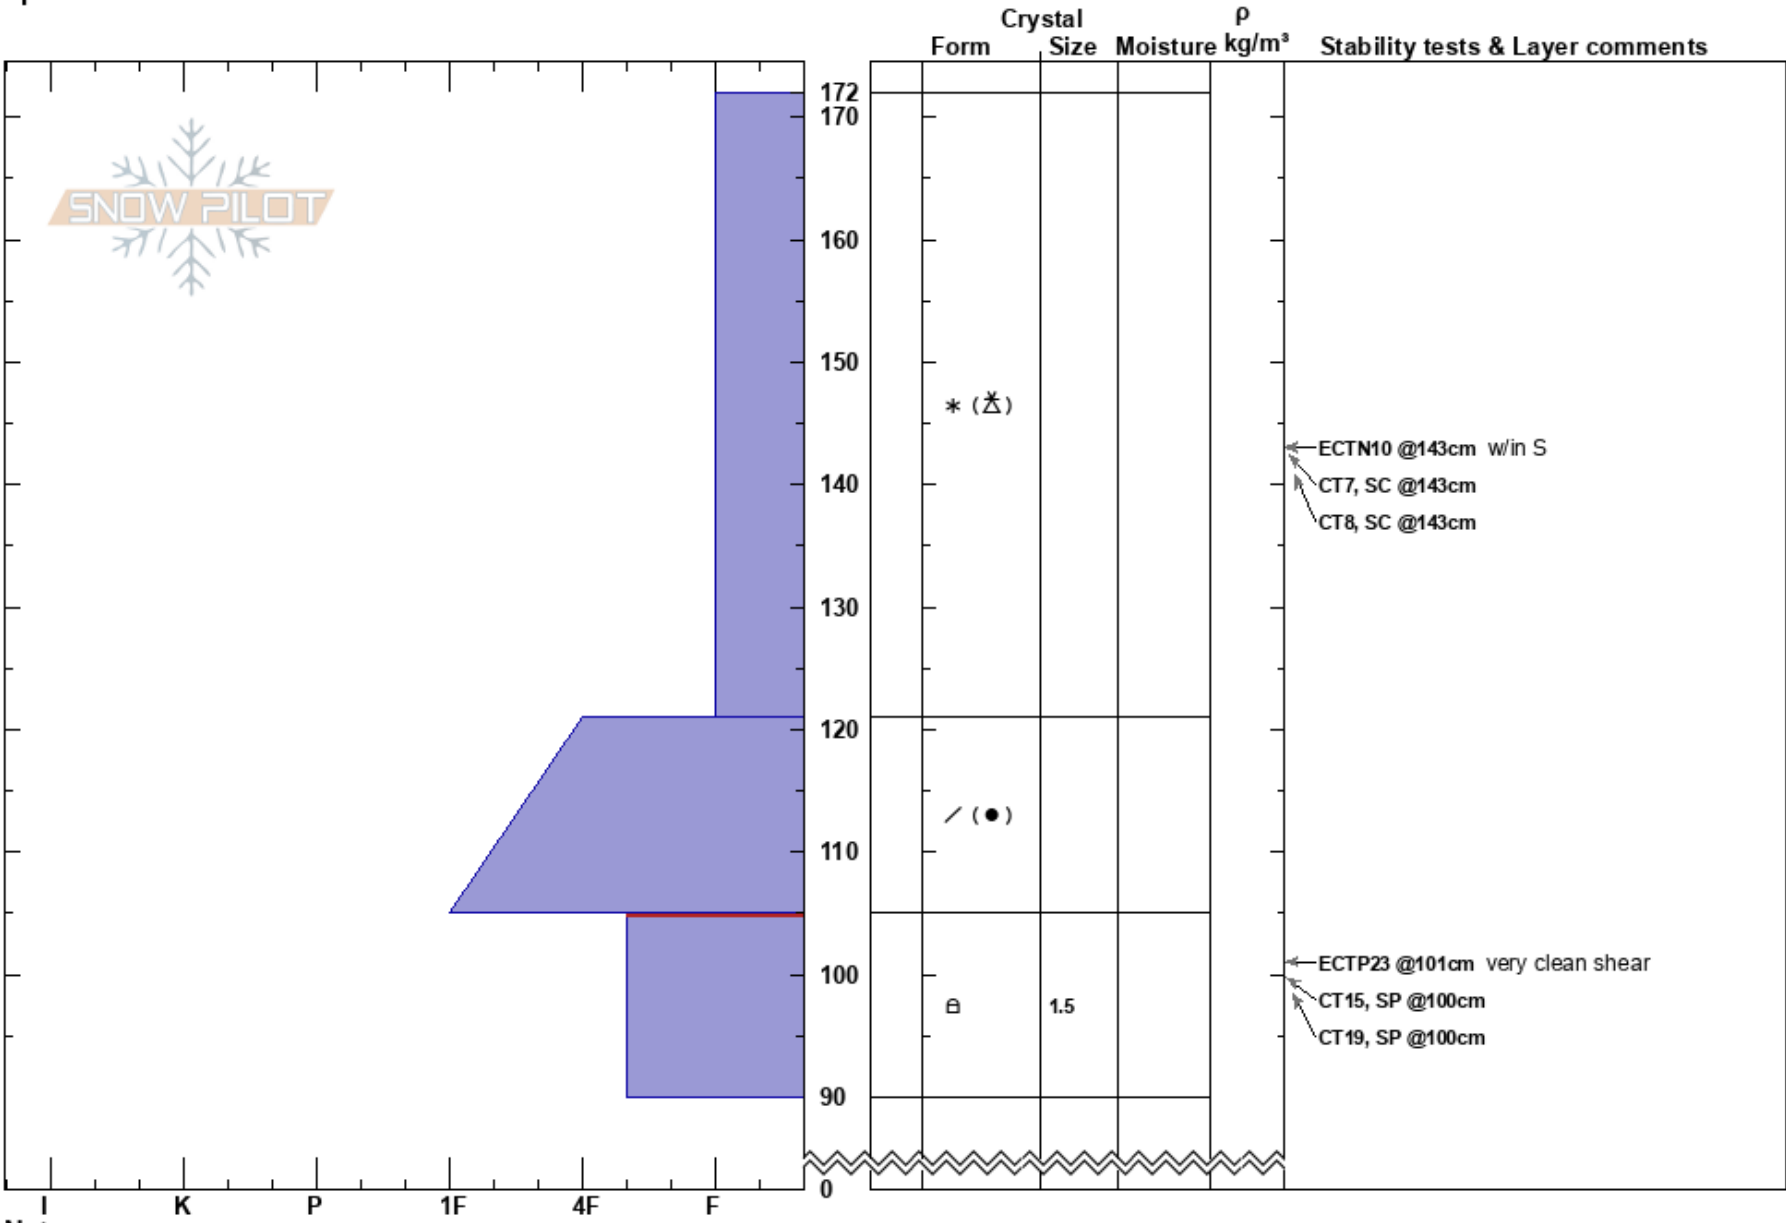

PC Ridgeline 3/9/2022
 Wasatch Range
 UT
 Elevation: 8842 ft
 Aspect: 355°
 Specifics:

Ethan Romer
 03/09/2022 - 12:00pm
 Co-ord: 40.67815N, -111.59745W
 Slope Angle: 26°
 Wind Loading:

Stability:
 Air Temperature:
 Sky Cover: OVC
 Precipitation: S5
 Wind: NW Light Breeze

HS: 172
 Layer Notes:
 105-90cm: Problematic layer

Notes: