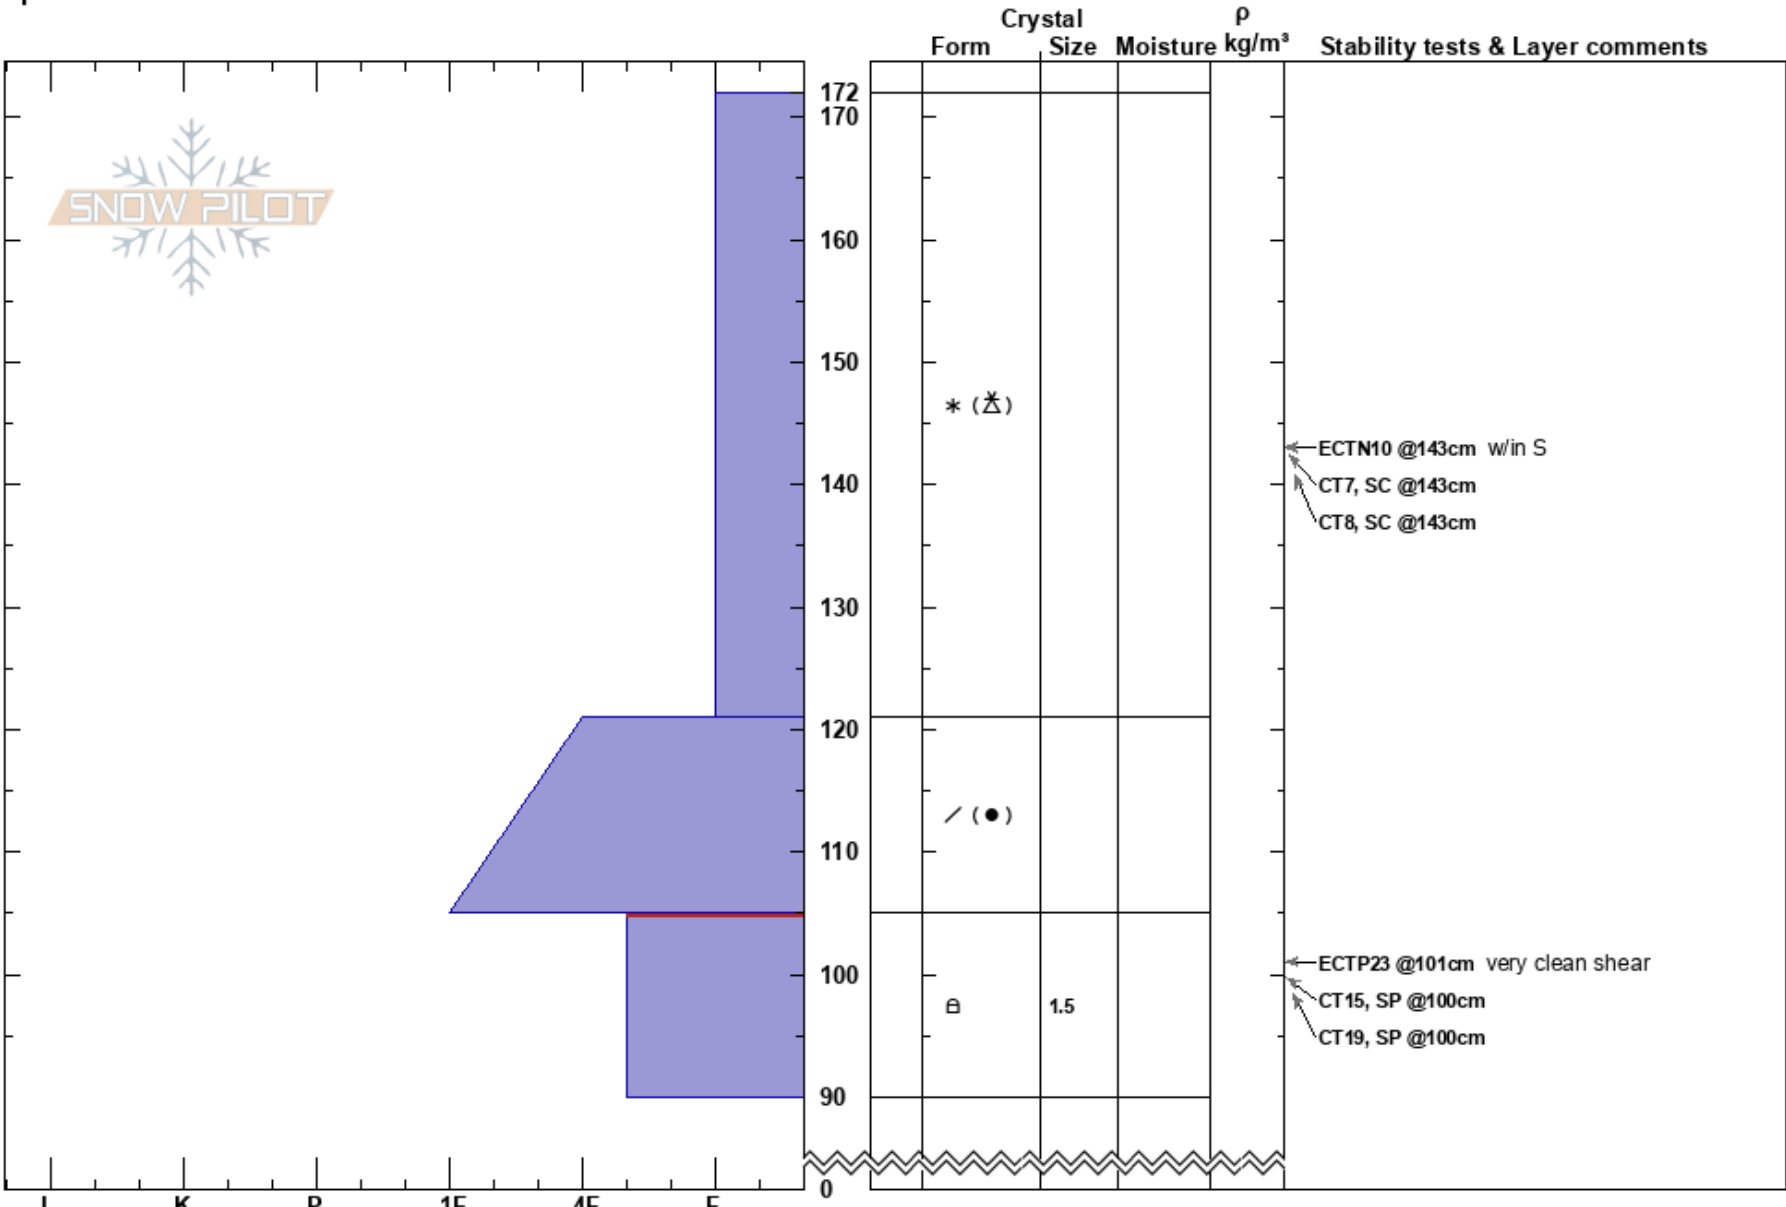

PC Ridgeline 3/9/2022
 Wasatch Range
 UT
 Elevation: 8842 ft
 Aspect: 355°
 Specifics:

Ethan Romer
 03/09/2022 - 12:00pm
 Co-ord: 40.67815N, -111.59745W
 Slope Angle: 26°
 Wind Loading:

Stability:
 Air Temperature:
 Sky Cover: OVC
 Precipitation: S5
 Wind: NW Light Breeze

HS: 172
 Layer Notes:
 105-90cm: Problematic layer

Notes: