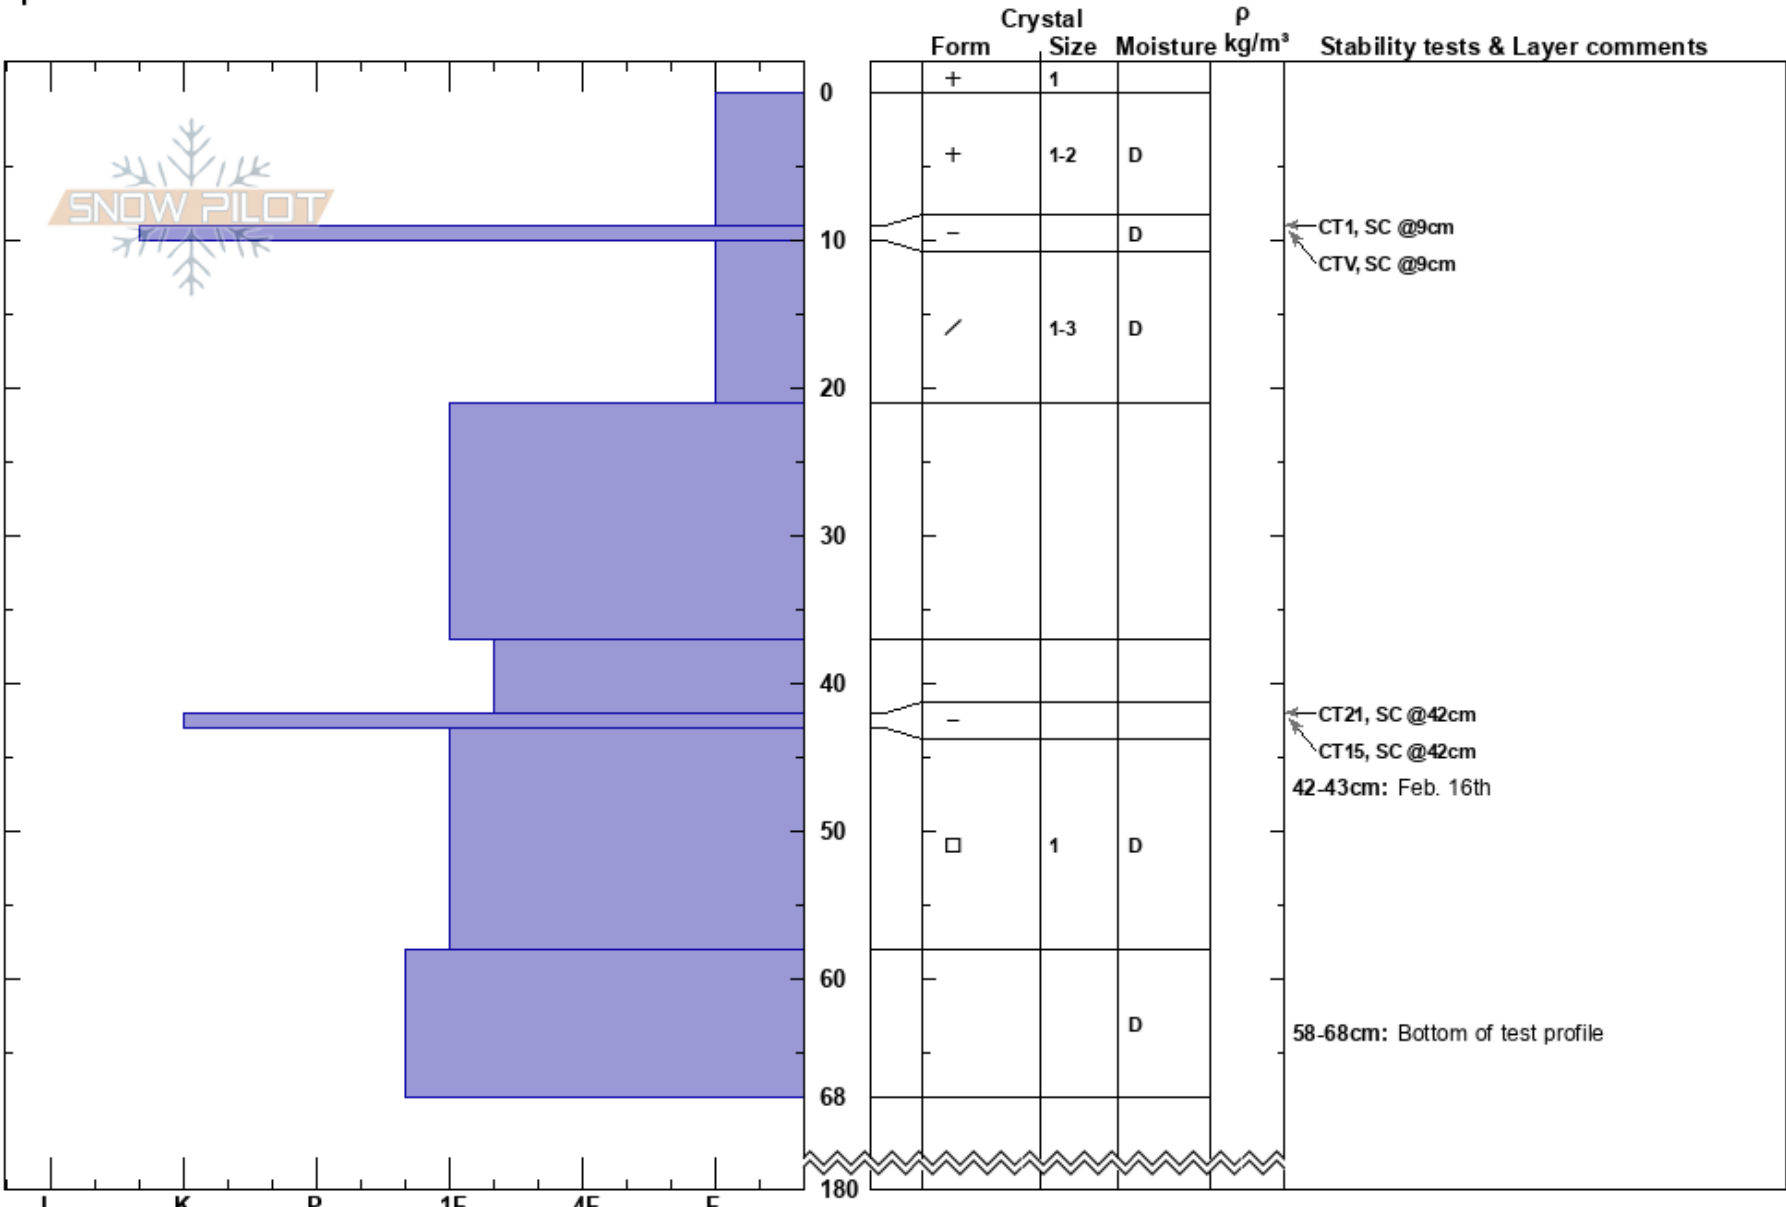

Fairview Test Profile Banff Visitor Safety  
 Banff, Yoho and Kootenay 09/03/2022 - 11:30  
 AB Co-ord: 51.39403N, -116.22476W  
 Elevation: 2379 m Slope Angle: 35°  
 Aspect: S Wind Loading: no  
 Specifics:

Stability: HS: 180  
 Air Temperature: -15°C PF: 30 42-43cm: Feb. 16th  
 Sky Cover: CLR PS: 20 58-68cm: Bottom of test profile  
 Precipitation: NO  
 Wind: Calm

Notes: I K P 1F 4F F