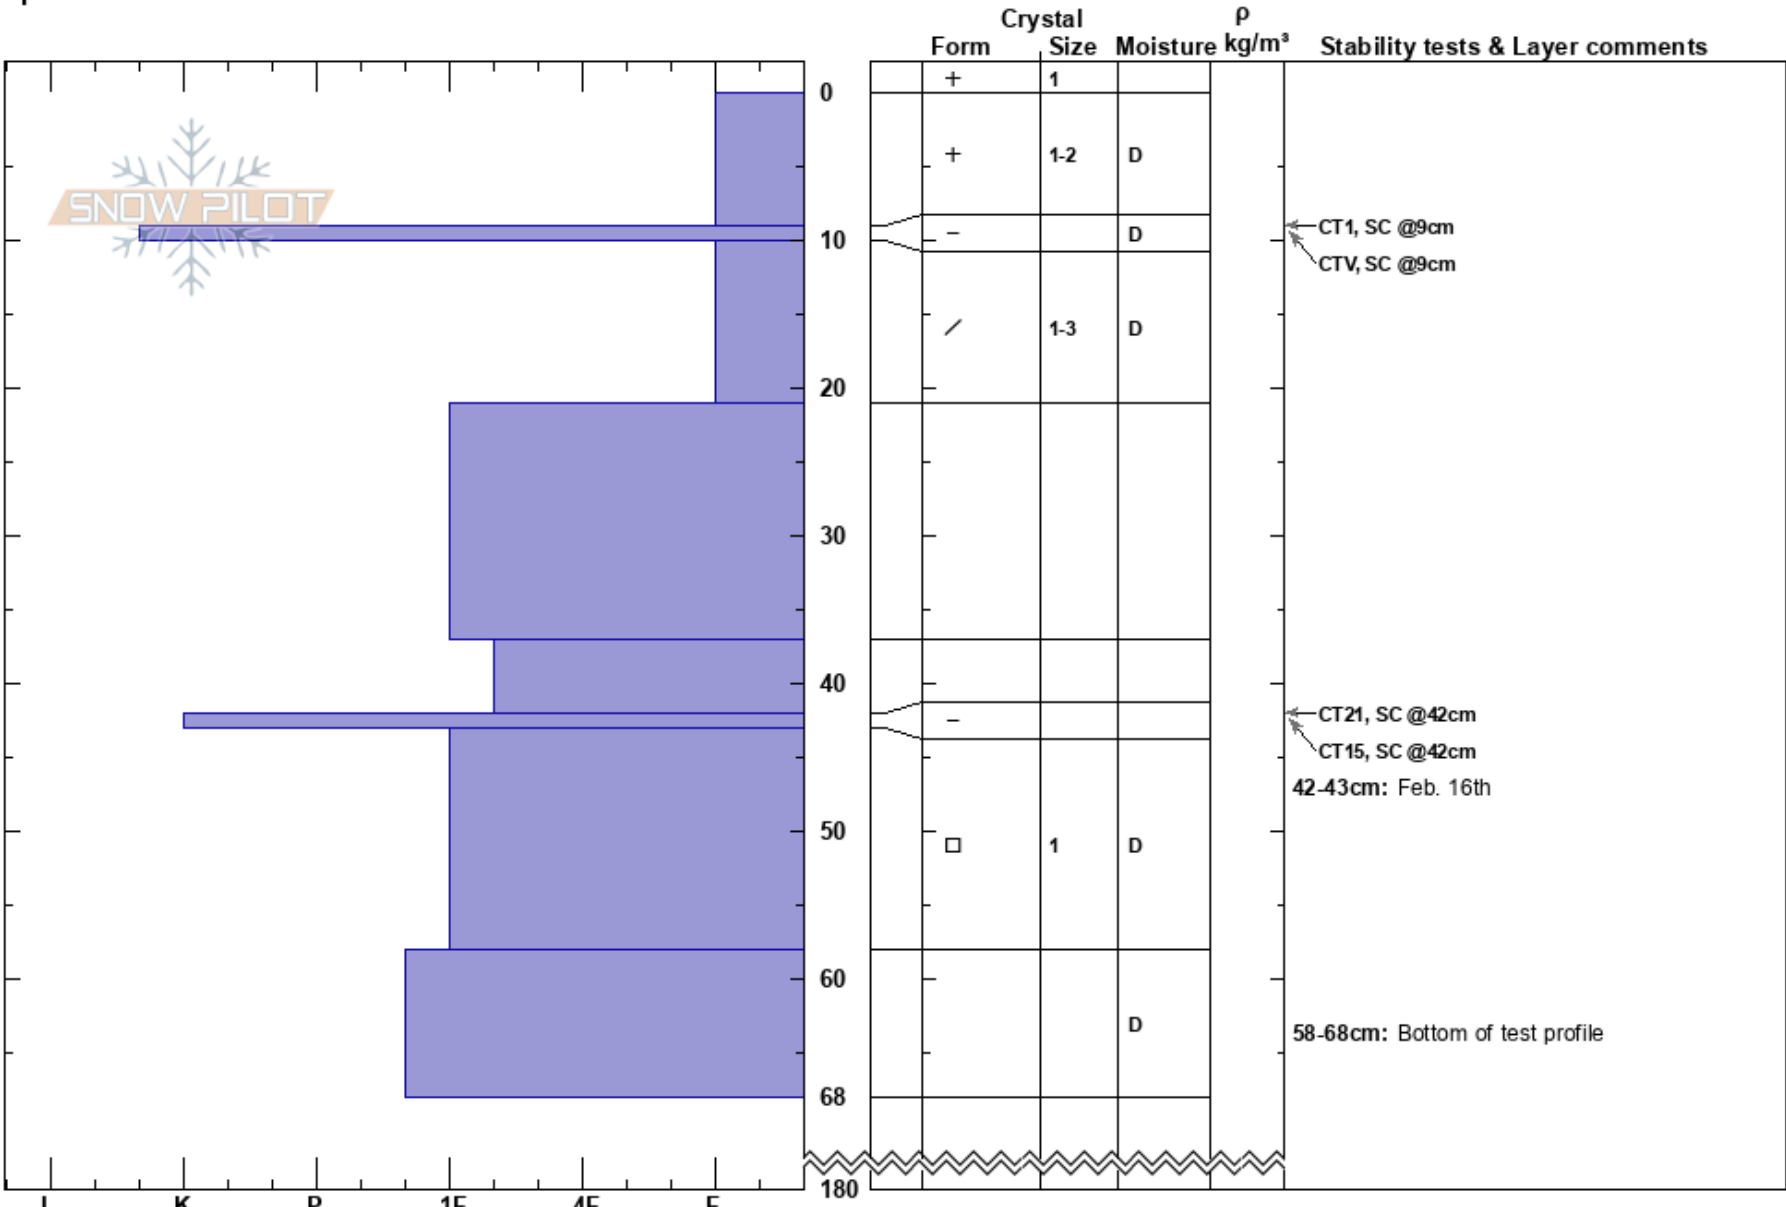

Fairview Test Profile Banff Visitor Safety
 Banff, Yoho and Kootenay 09/03/2022 - 11:30
 AB Co-ord: 51.39403N, -116.22476W
 Elevation: 2379 m Slope Angle: 35°
 Aspect: S Wind Loading: no
 Specifics:

Stability: HS: 180
 Air Temperature: -15°C PF: 30 42-43cm: Feb. 16th
 Sky Cover: CLR PS: 20 58-68cm: Bottom of test profile
 Precipitation: NO
 Wind: Calm

Notes: I K P 1F 4F F