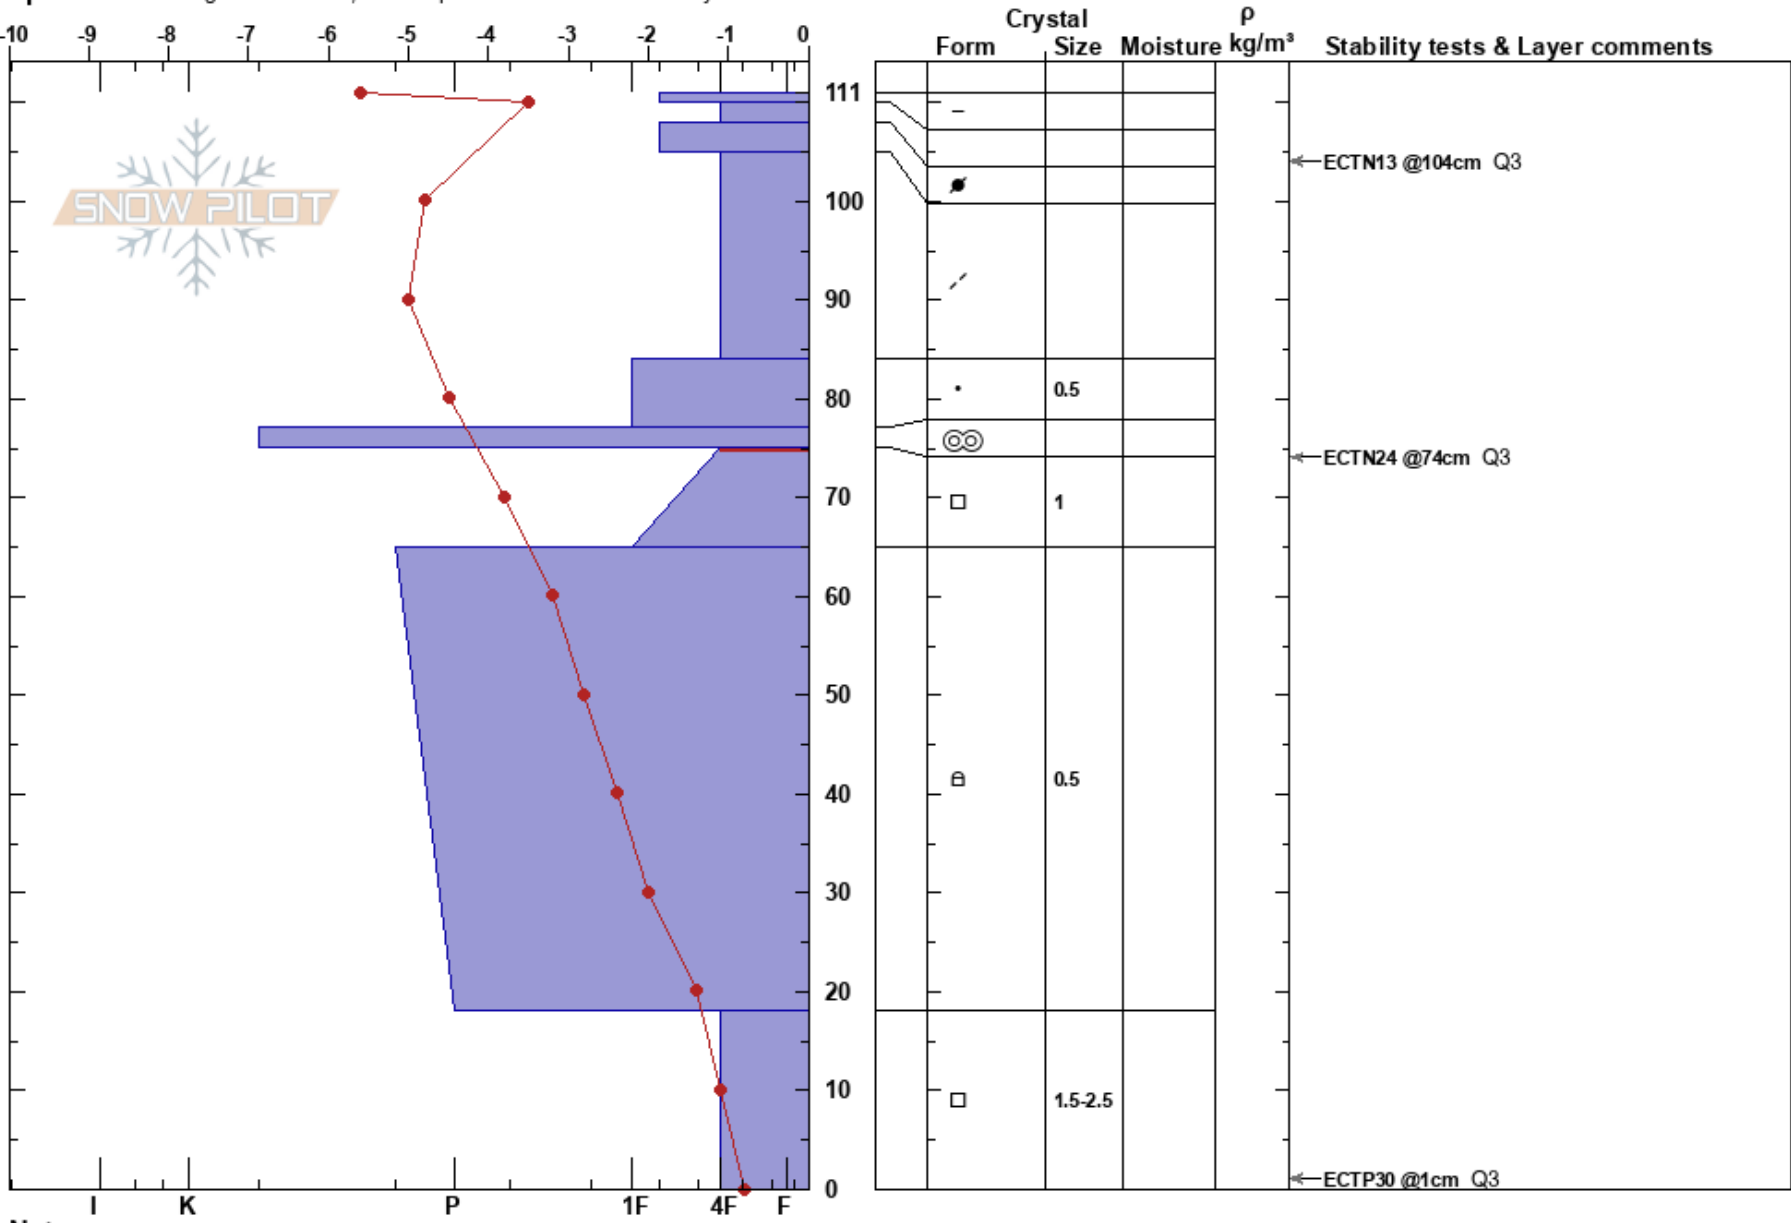

Lenin Mid track  
 Madison Range-N  
 MT

Leigh Frye  
 12/10/2017 - 3:15pm  
 Co-ord: 45.27508N, -111.44744W  
 Slope Angle: 38°  
 Wind Loading: no

Stability: HS:111 Layer Notes:  
 Air Temperature: -3.5°C PF: 10 75-65cm: Problematic layer  
 Sky Cover: CLR  
 Precipitation: NO  
 Wind: NW Calm

Elevation: 10200 ft  
 Aspect: 135°

Specifics: Pit dug in a Ski Area; Pit is representative of backcountry

Notes: