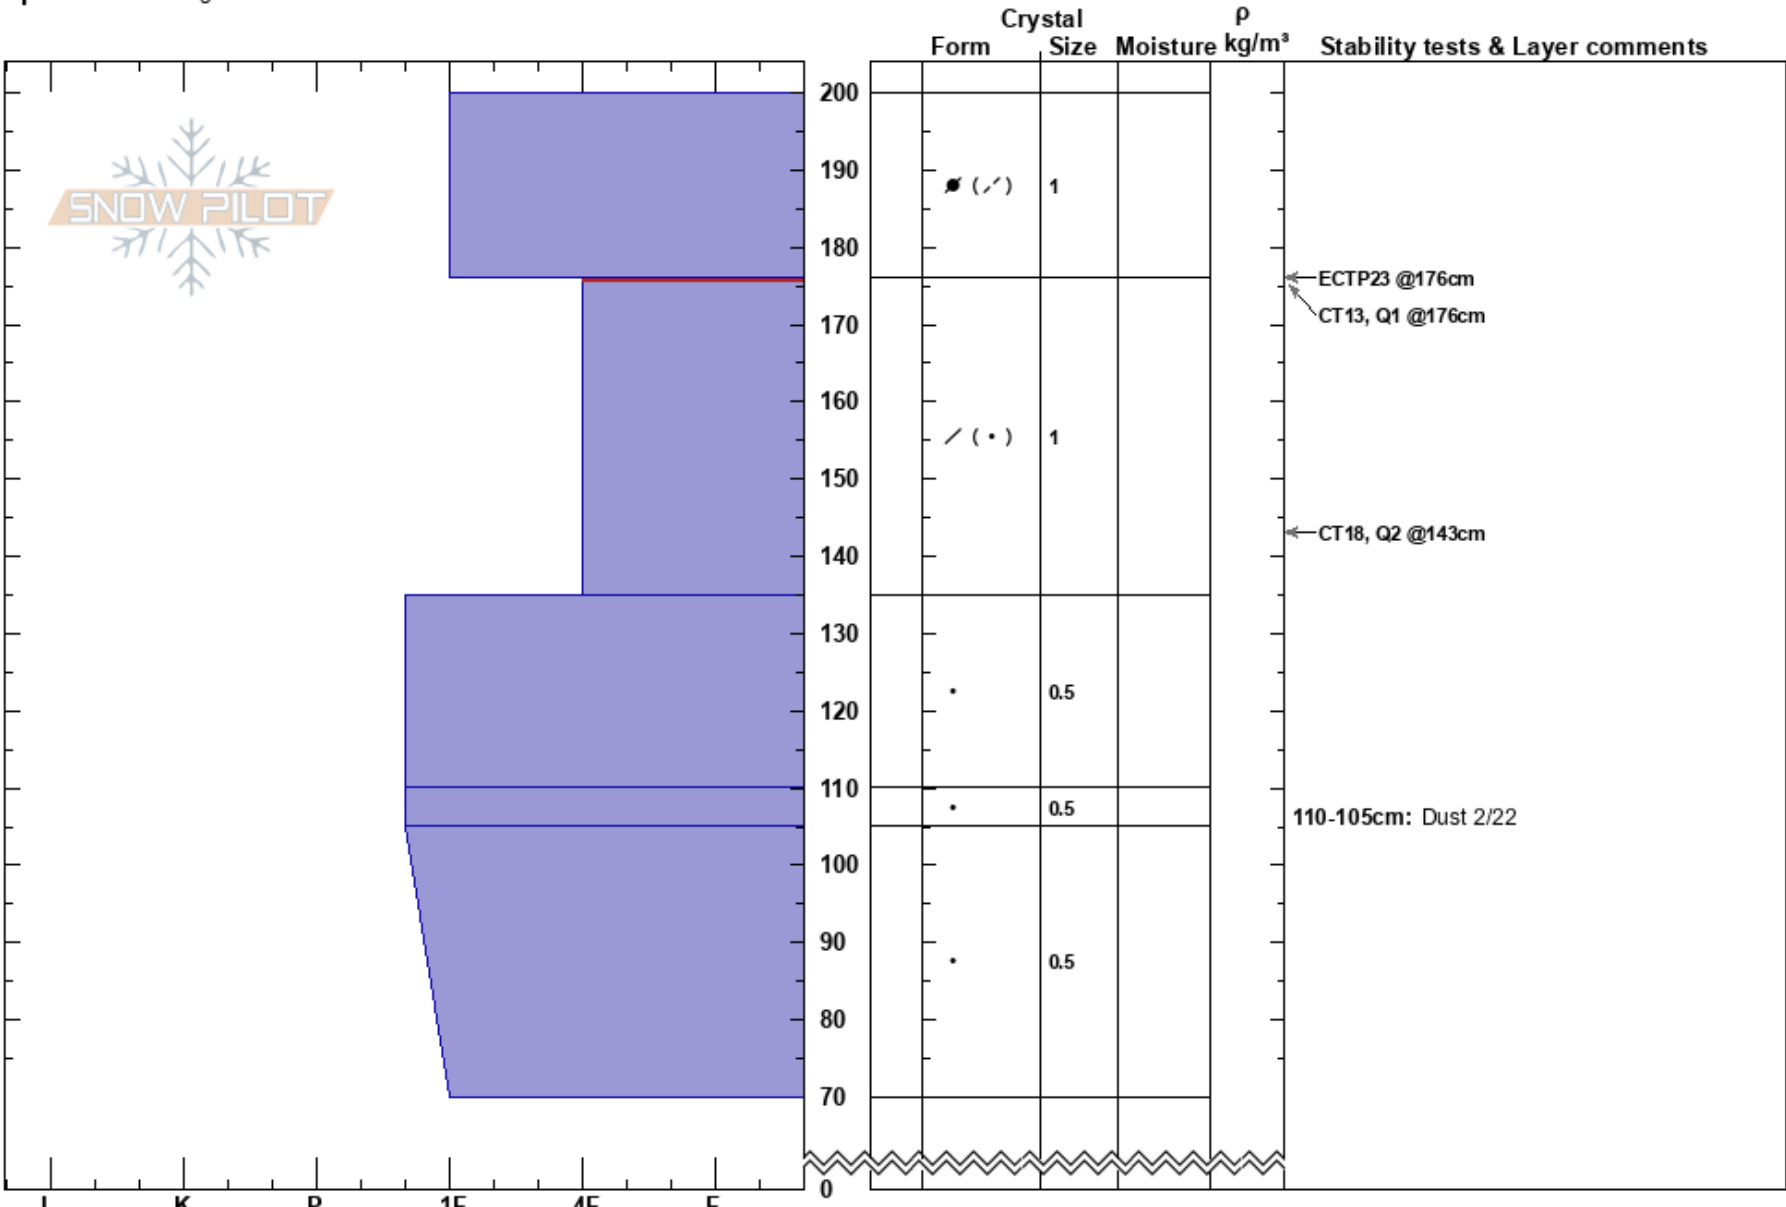

Montezuma
 San Juan Range
 CO
 Elevation: 11640 ft
 Aspect: N
 Specifics: Pit dug in a Ski Area

Samuel Rooney
 03/09/2022 - 11:00am
 Co-ord:
 Slope Angle: 42°
 Wind Loading: yes

Stability: HS:200
 Air Temperature: -11°C PF: 30 176-135cm: Problematic layer
 Sky Cover: OVC PS: 10 110-105cm: Dust 2/22
 Precipitation: S-1
 Wind: SW Moderate