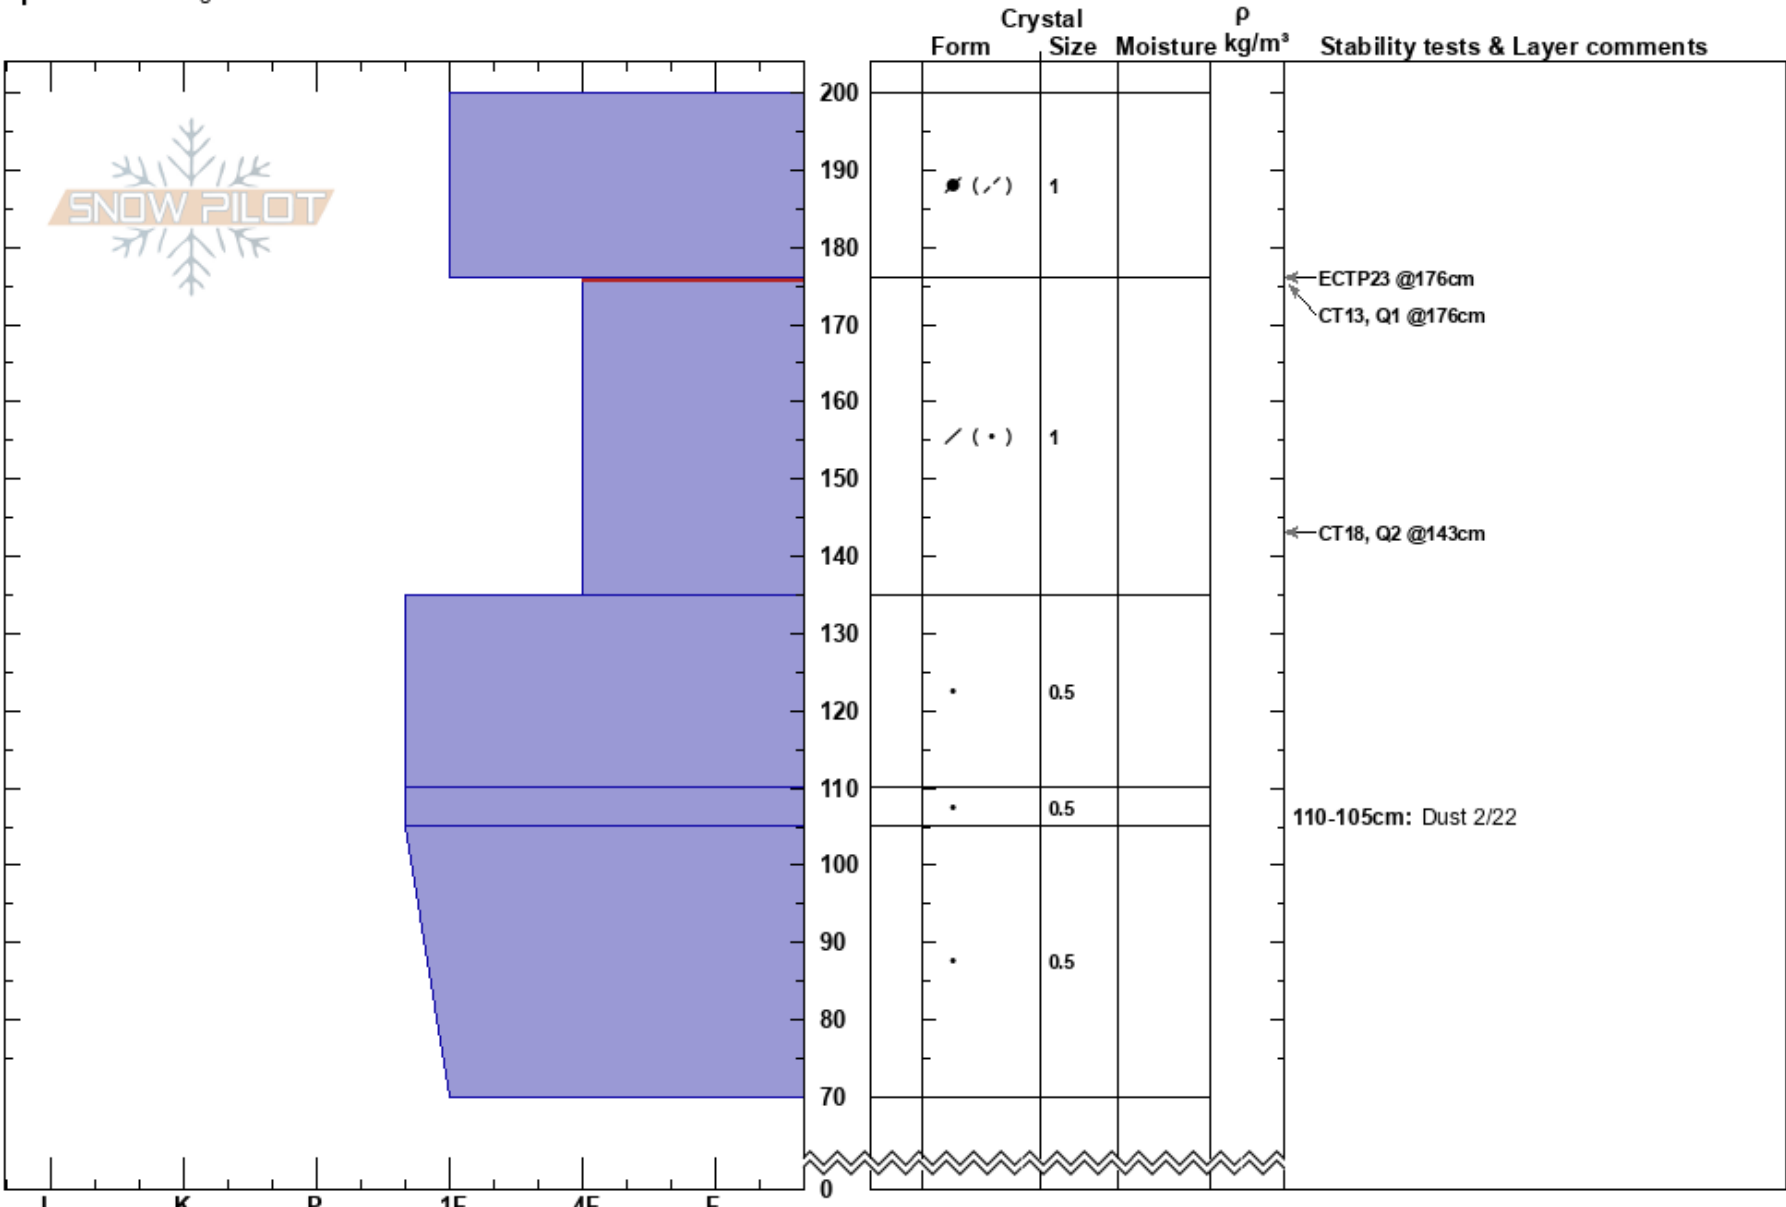

Montezuma
 San Juan Range
 CO
Elevation: 11640 ft
Aspect: N
Specifics: Pit dug in a Ski Area

Samuel Rooney
 03/09/2022 - 11:00am
Co-ord:
Slope Angle: 42°
Wind Loading: yes

Stability:
Air Temperature: -11°C
Sky Cover: OVC
Precipitation: S-1
Wind: SW Moderate
HS: 200
PF: 30
PS: 10
 176-135cm: Problematic layer
 110-105cm: Dust 2/22