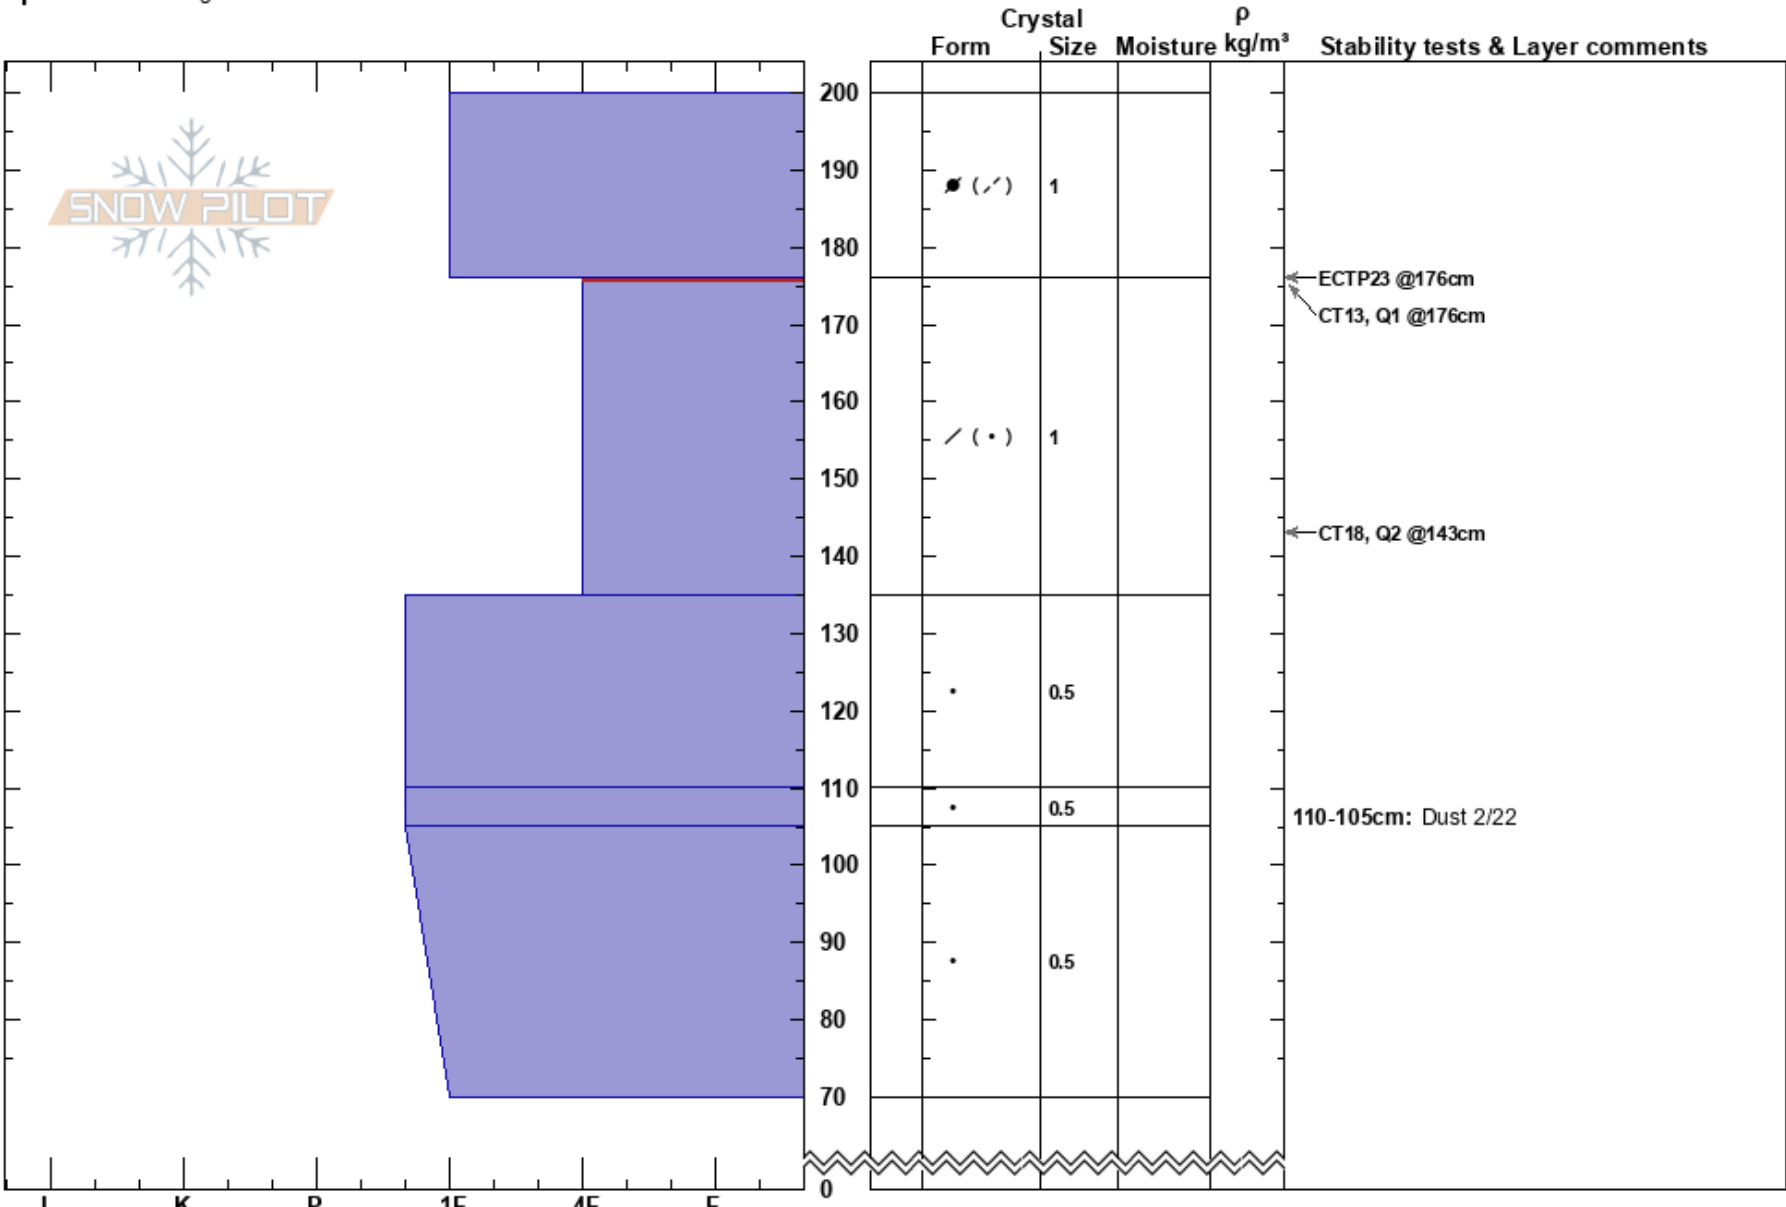

Montezuma
 San Juan Range
 CO
Elevation: 11640 ft
Aspect: N
Specifics: Pit dug in a Ski Area

Samuel Rooney
 03/09/2022 - 11:00am
Co-ord:
Slope Angle: 42°
Wind Loading: yes

Stability:
Air Temperature: -11°C
Sky Cover: OVC
Precipitation: S-1
Wind: SW Moderate
HS: 200
PF: 30 176-135cm: Problematic layer
PS: 10 110-105cm: Dust 2/22