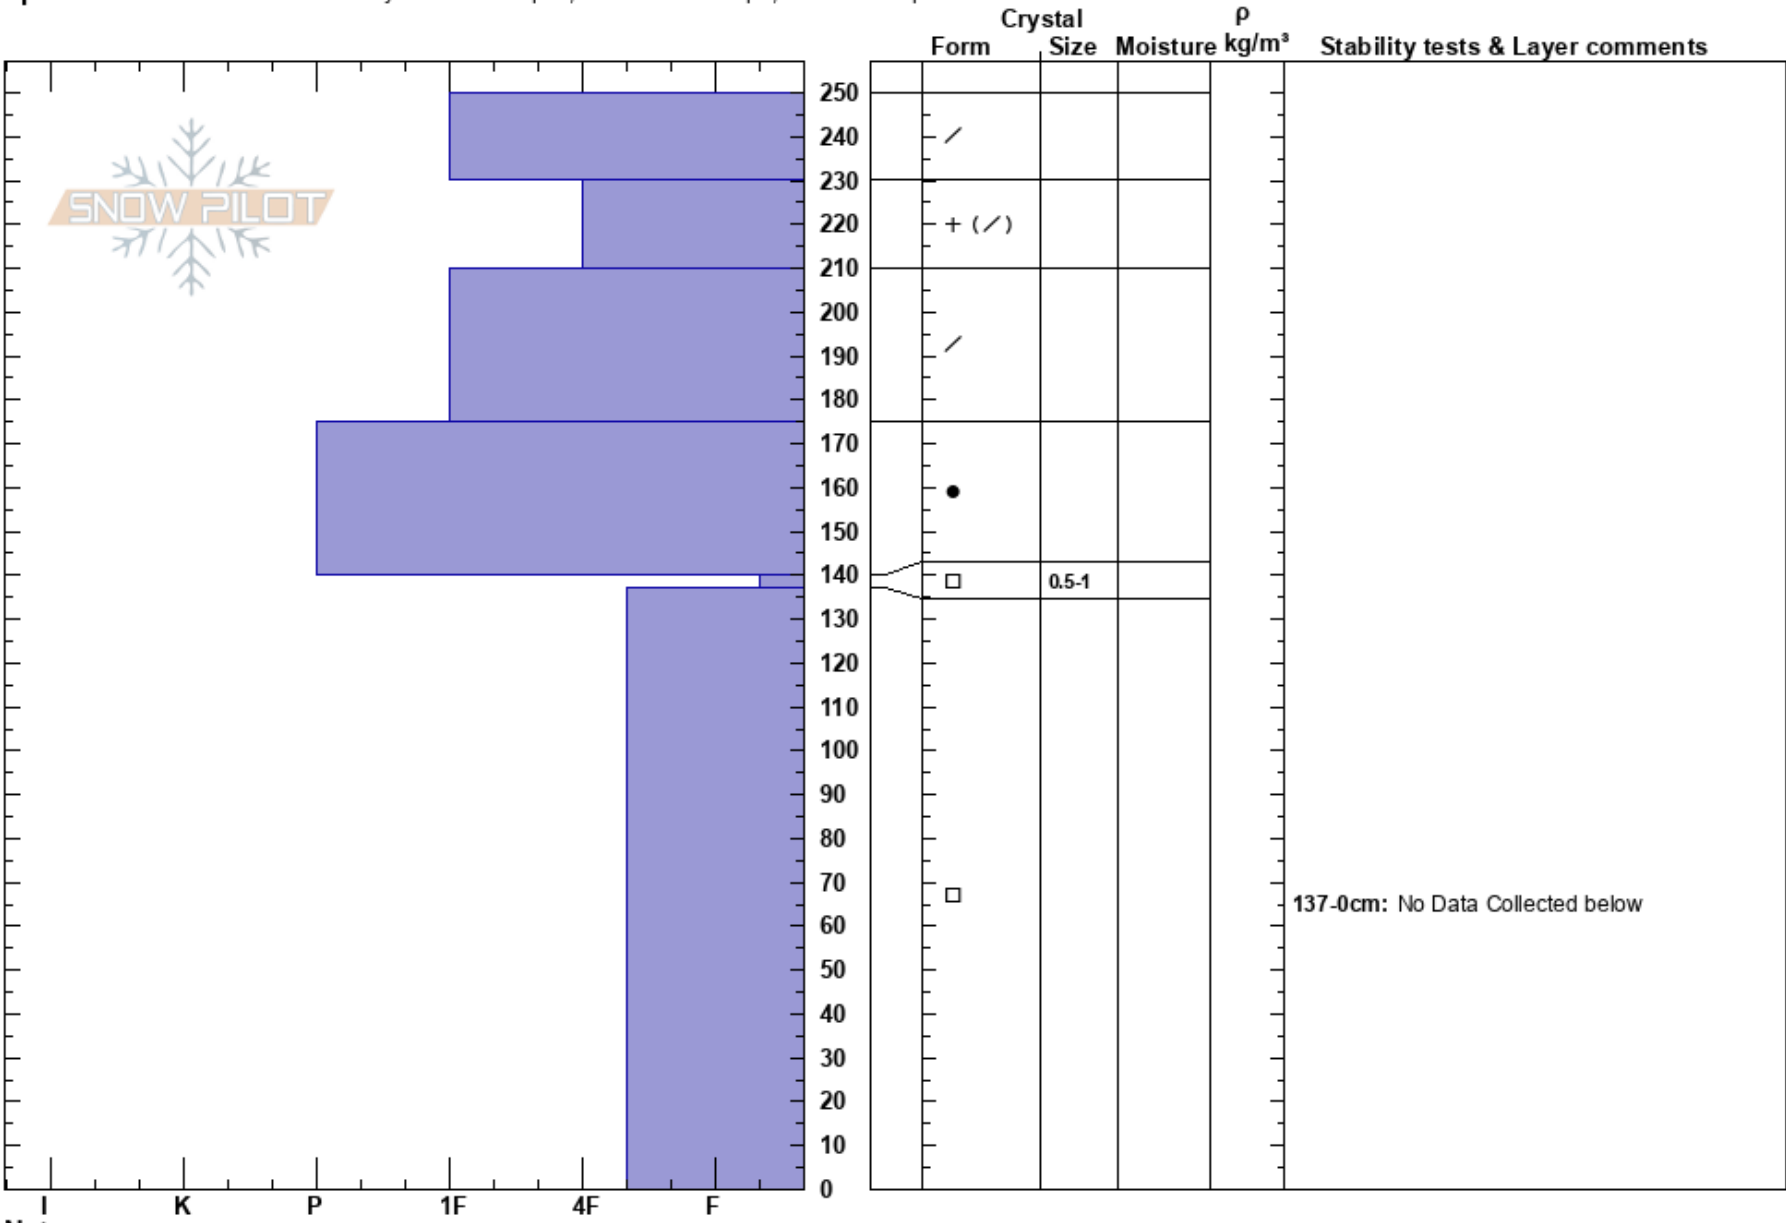

Snow White Crown
 Vail/Summit County
 CO
Elevation: 12291 ft
Aspect: SE
Specifics: Recent avalanche activity on similar slopes; Ski tracks on slope; We skied slope

Luke Ochs
 02/27/2022 - 2:00pm
Co-ord: 39.46427N, -106.10358W
Slope Angle: 30°
Wind Loading:

Stability:
Air Temperature: -7°C
Sky Cover: CLR
Precipitation: NO
Wind: W Calm

HS: 250
Layer Notes:
 140-137cm: Problematic layer
 137-0cm: No Data Collected below

137-0cm: No Data Collected below

Notes: Calm winds and sunny day, created a very warm site