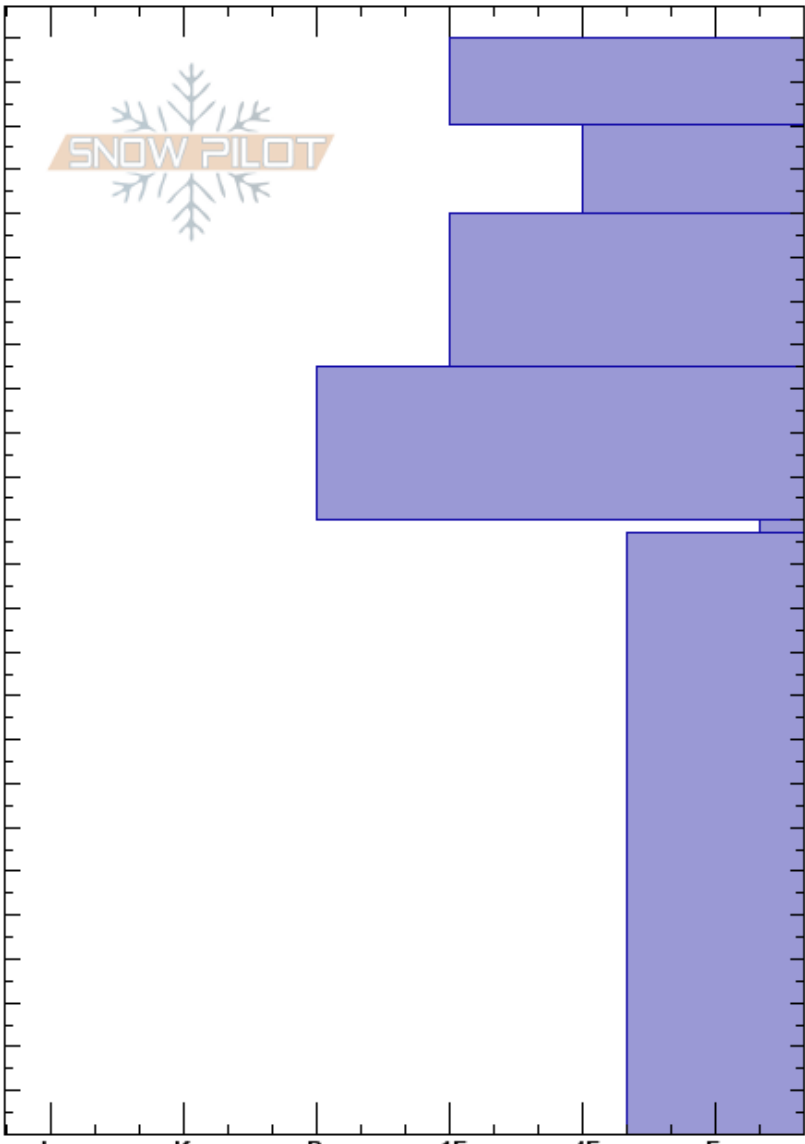

Snow White Crown
 Vail/Summit County
 CO
Elevation: 12291 ft
Aspect: SE
Specifics: Recent avalanche activity on similar slopes; Ski tracks on slope; We skied slope

Luke Ochs
 02/27/2022 - 2:00pm
Co-ord: 39.46427N, -106.10358W
Slope Angle: 30°
Wind Loading:

Stability:
Air Temperature: -7°C
Sky Cover: CLR
Precipitation: NO
Wind: W Calm

HS: 250
Layer Notes:
 140-137cm: Problematic layer
 137-0cm: No Data Collected below

Crystal Form	Crystal Size	Moisture	ρ kg/m ³	Stability tests & Layer comments
/				
+ (/)				
/				
•				
□	0.5-1			
□				

137-0cm: No Data Collected below

Notes: Calm winds and sunny day, created a very warm site