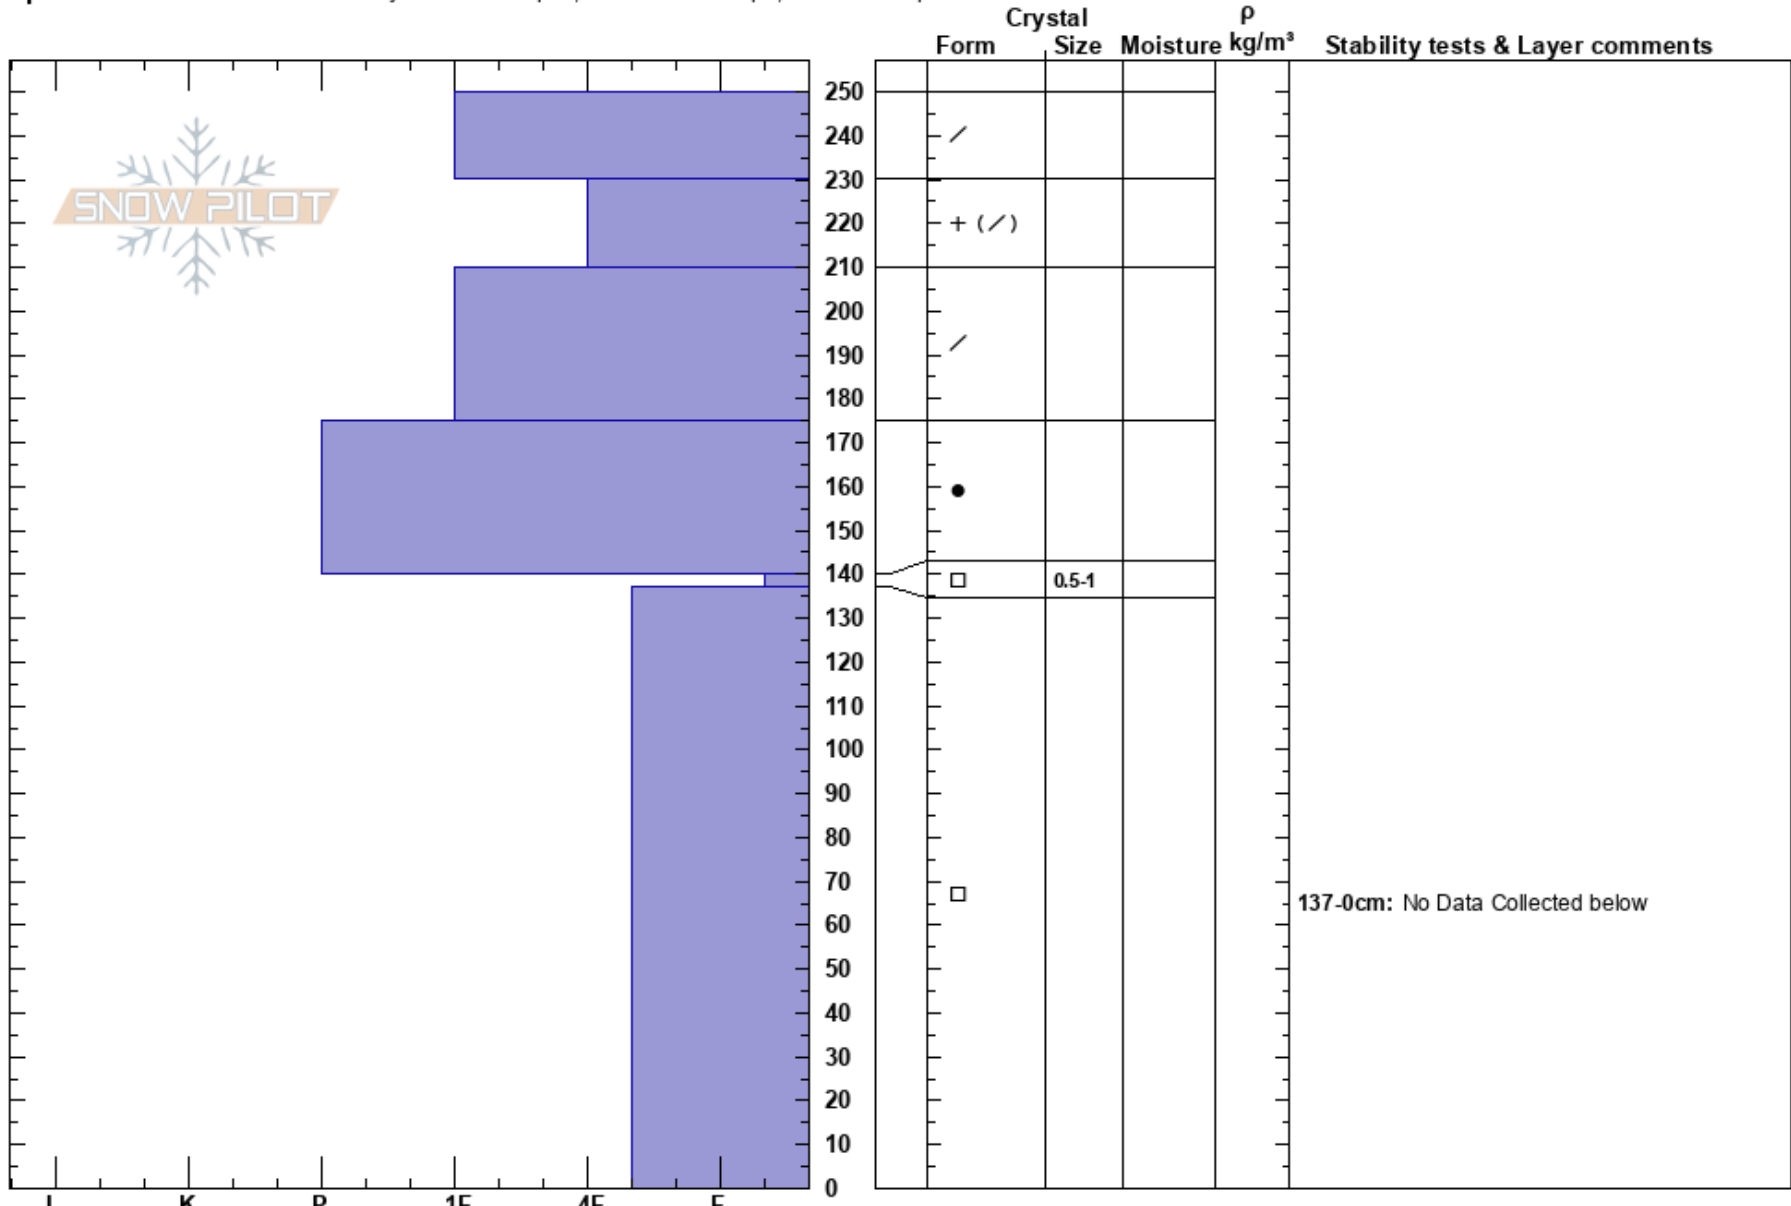

Snow White Crown
Vail/Summit County
CO

Luke Ochs
02/27/2022 - 2:00pm
Co-ord: 39.46427N, -106.10358W

Stability:
Air Temperature: -7°C
Sky Cover: CLR

HS:250
Layer Notes:
140-137cm: Problematic layer
137-0cm: No Data Collected below

Elevation: 12291 ft
Aspect: SE

Slope Angle: 30°
Wind Loading:

Precipitation: NO
Wind: W Calm

Specifics: Recent avalanche activity on similar slopes; Ski tracks on slope; We skied slope

Notes: Calm winds and sunny day, created a very warm site