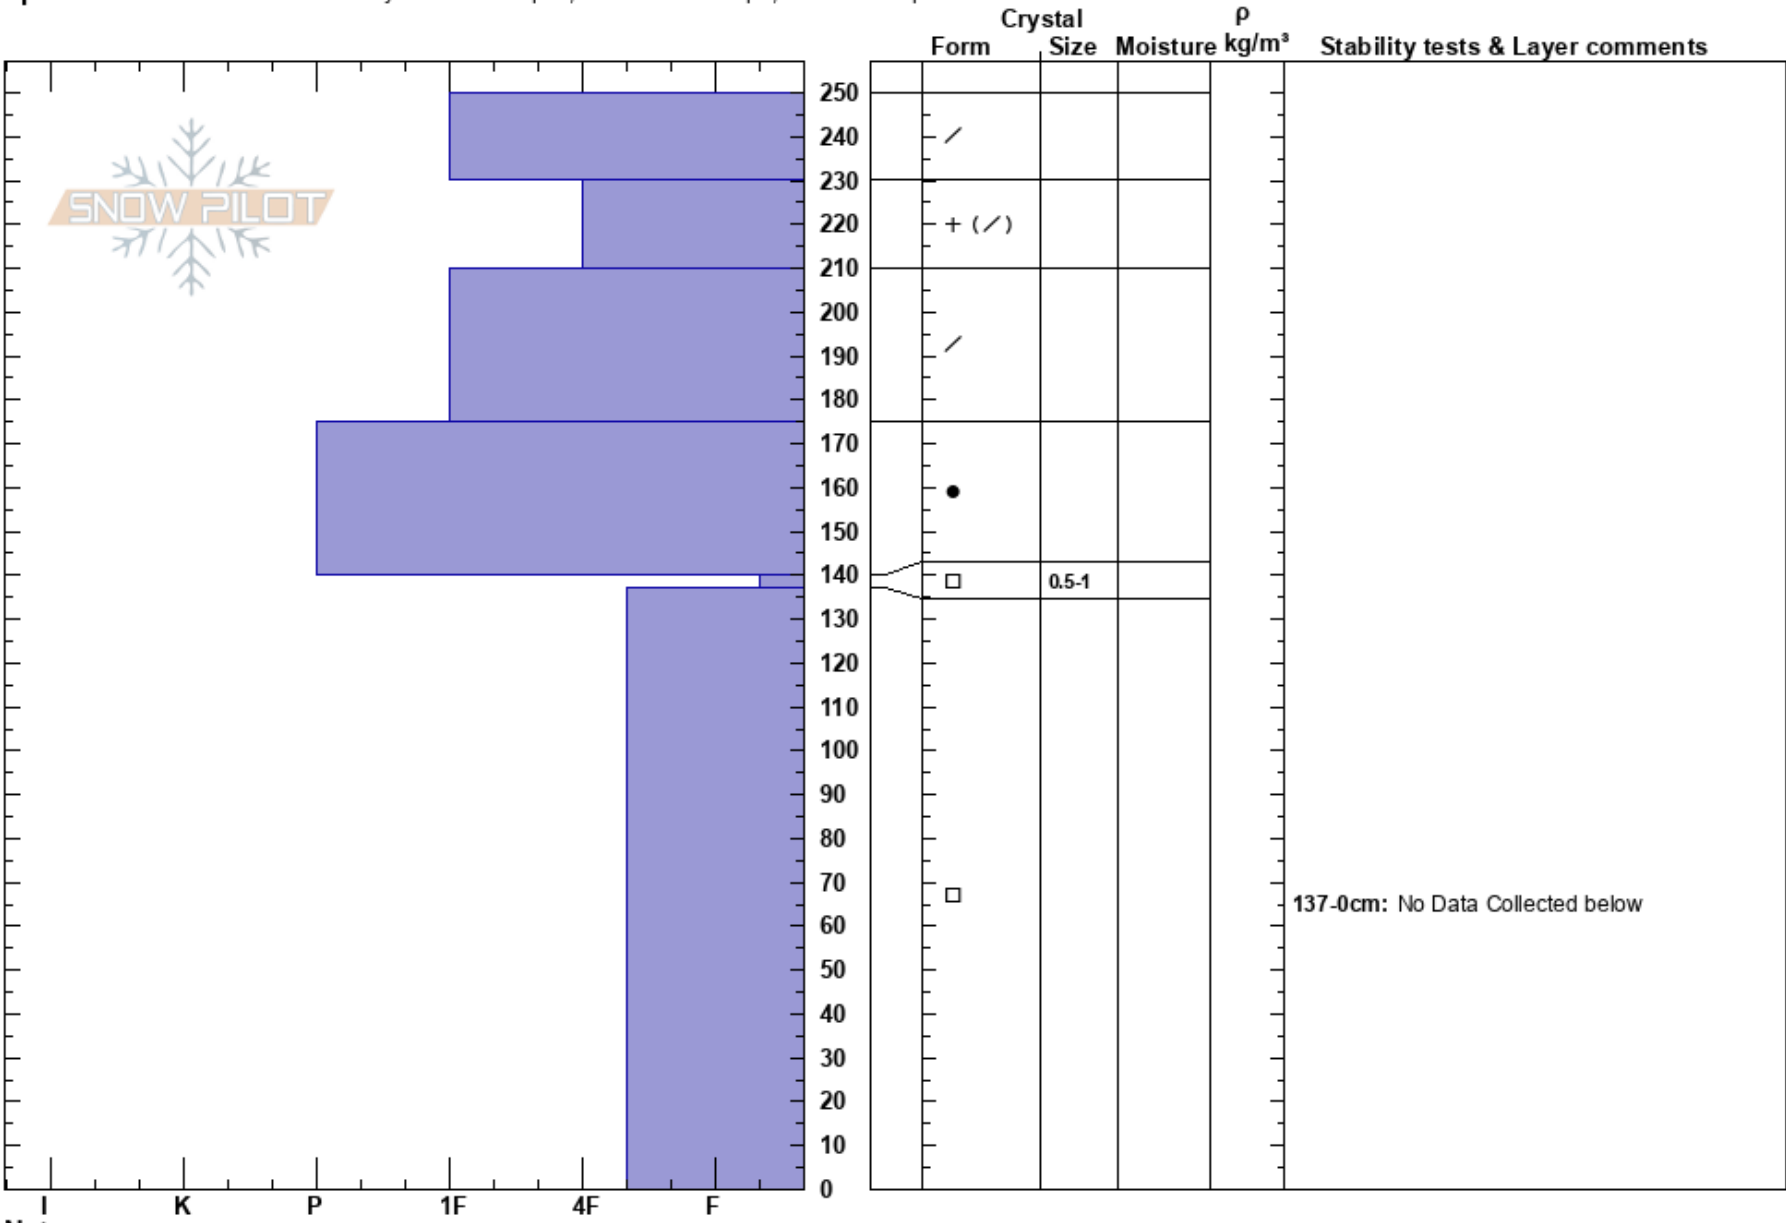

Snow White Crown  
 Vail/Summit County  
 CO  
**Elevation:** 12291 ft  
**Aspect:** SE  
**Specifics:** Recent avalanche activity on similar slopes; Ski tracks on slope; We skied slope

Luke Ochs  
 02/27/2022 - 2:00pm  
**Co-ord:** 39.46427N, -106.10358W  
**Slope Angle:** 30°  
**Wind Loading:**

**Stability:**  
**Air Temperature:** -7°C  
**Sky Cover:** CLR  
**Precipitation:** NO  
**Wind:** W Calm

**HS:** 250  
**Layer Notes:**  
 140-137cm: Problematic layer  
 137-0cm: No Data Collected below