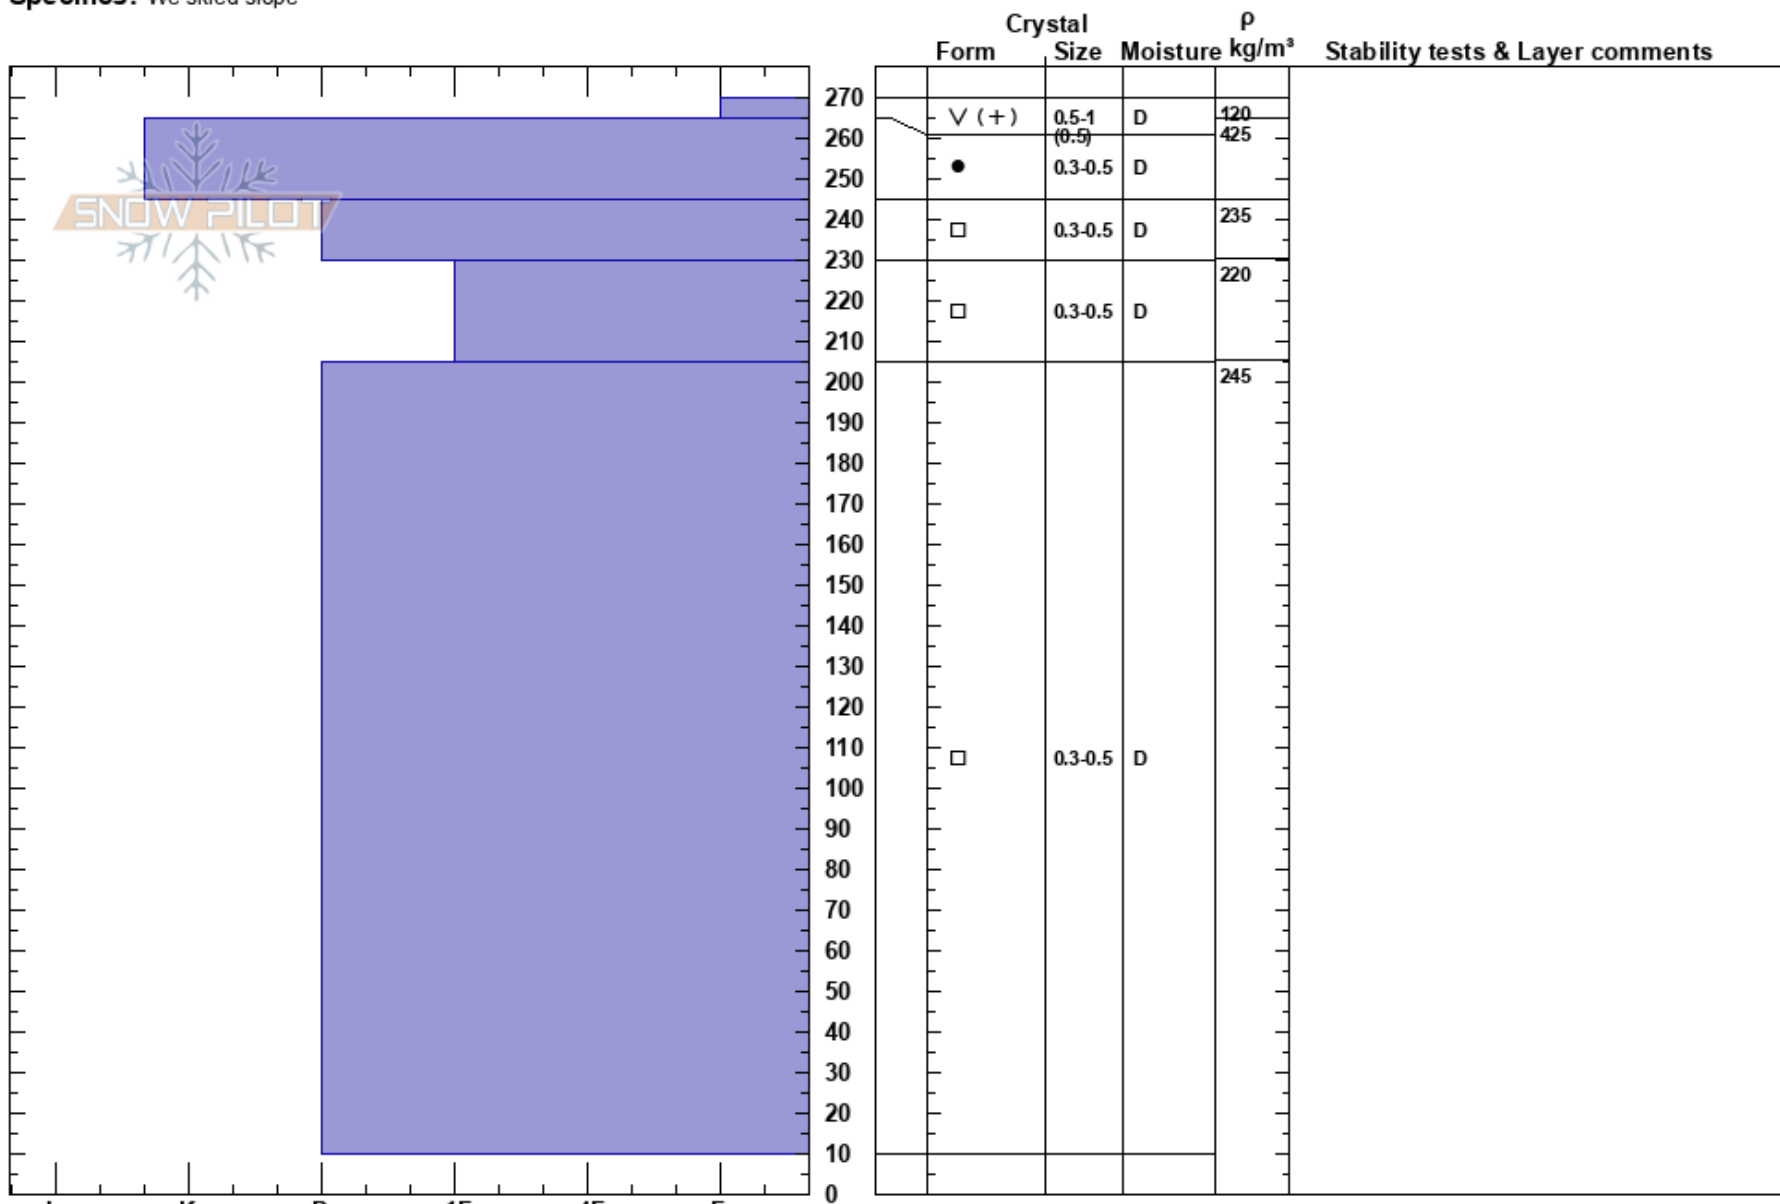

East Ridge Mt Olsen
 Sierra Nevada
 CA
Elevation: 3288 m
Aspect: N
Specifics: We skied slope

Sue Burak
 03/09/2022 - 1:30pm
Co-ord: 38.04458N, -119.23342W
Slope Angle: 31°
Wind Loading:

Stability: Good **HS:**270 **Layer Notes:**
Air Temperature: -3°C **PF:** 5
Sky Cover: SCT **PS:** 5
Precipitation: NO
Wind: NW Light Breeze

Notes: We probed from 205 cm to the ground. There was uniform resistance until the final 10cm when there was no resistance. Facets showed very little rounding. Snow from the Dec storms comprise most of the snowpack.