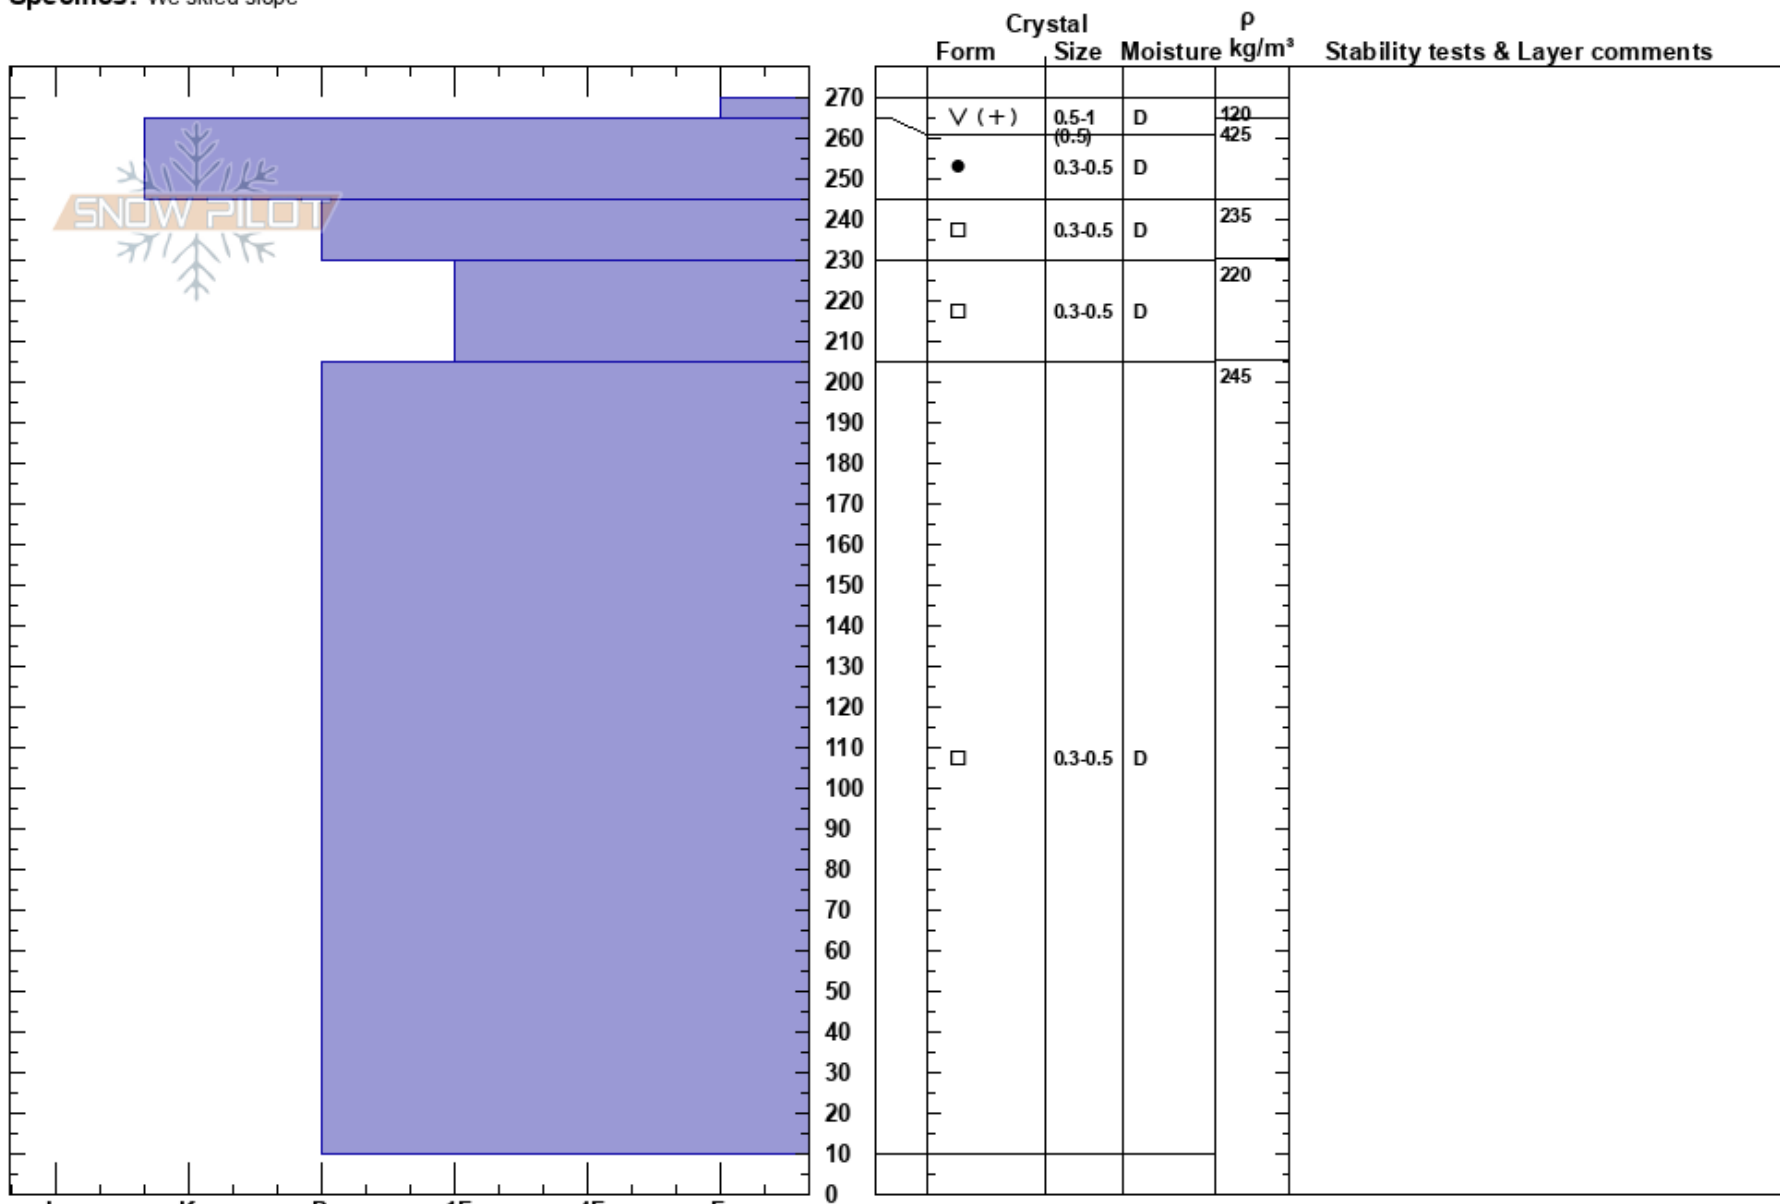

East Ridge Mt Olsen  
 Sierra Nevada  
 CA  
**Elevation:** 3288 m  
**Aspect:** N  
**Specifics:** We skied slope

Sue Burak  
 03/09/2022 - 1:30pm  
**Co-ord:** 38.04458N, -119.23342W  
**Slope Angle:** 31°  
**Wind Loading:**

**Stability:** Good **HS:**270 **Layer Notes:**  
**Air Temperature:** -3°C **PF:** 5  
**Sky Cover:** SCT **PS:** 5  
**Precipitation:** NO  
**Wind:** NW Light Breeze

**Notes:** We probed from 205 cm to the ground. There was uniform resistance until the final 10cm when there was no resistance. Facets showed very little rounding. Snow from the Dec storms comprise most of the snowpack.