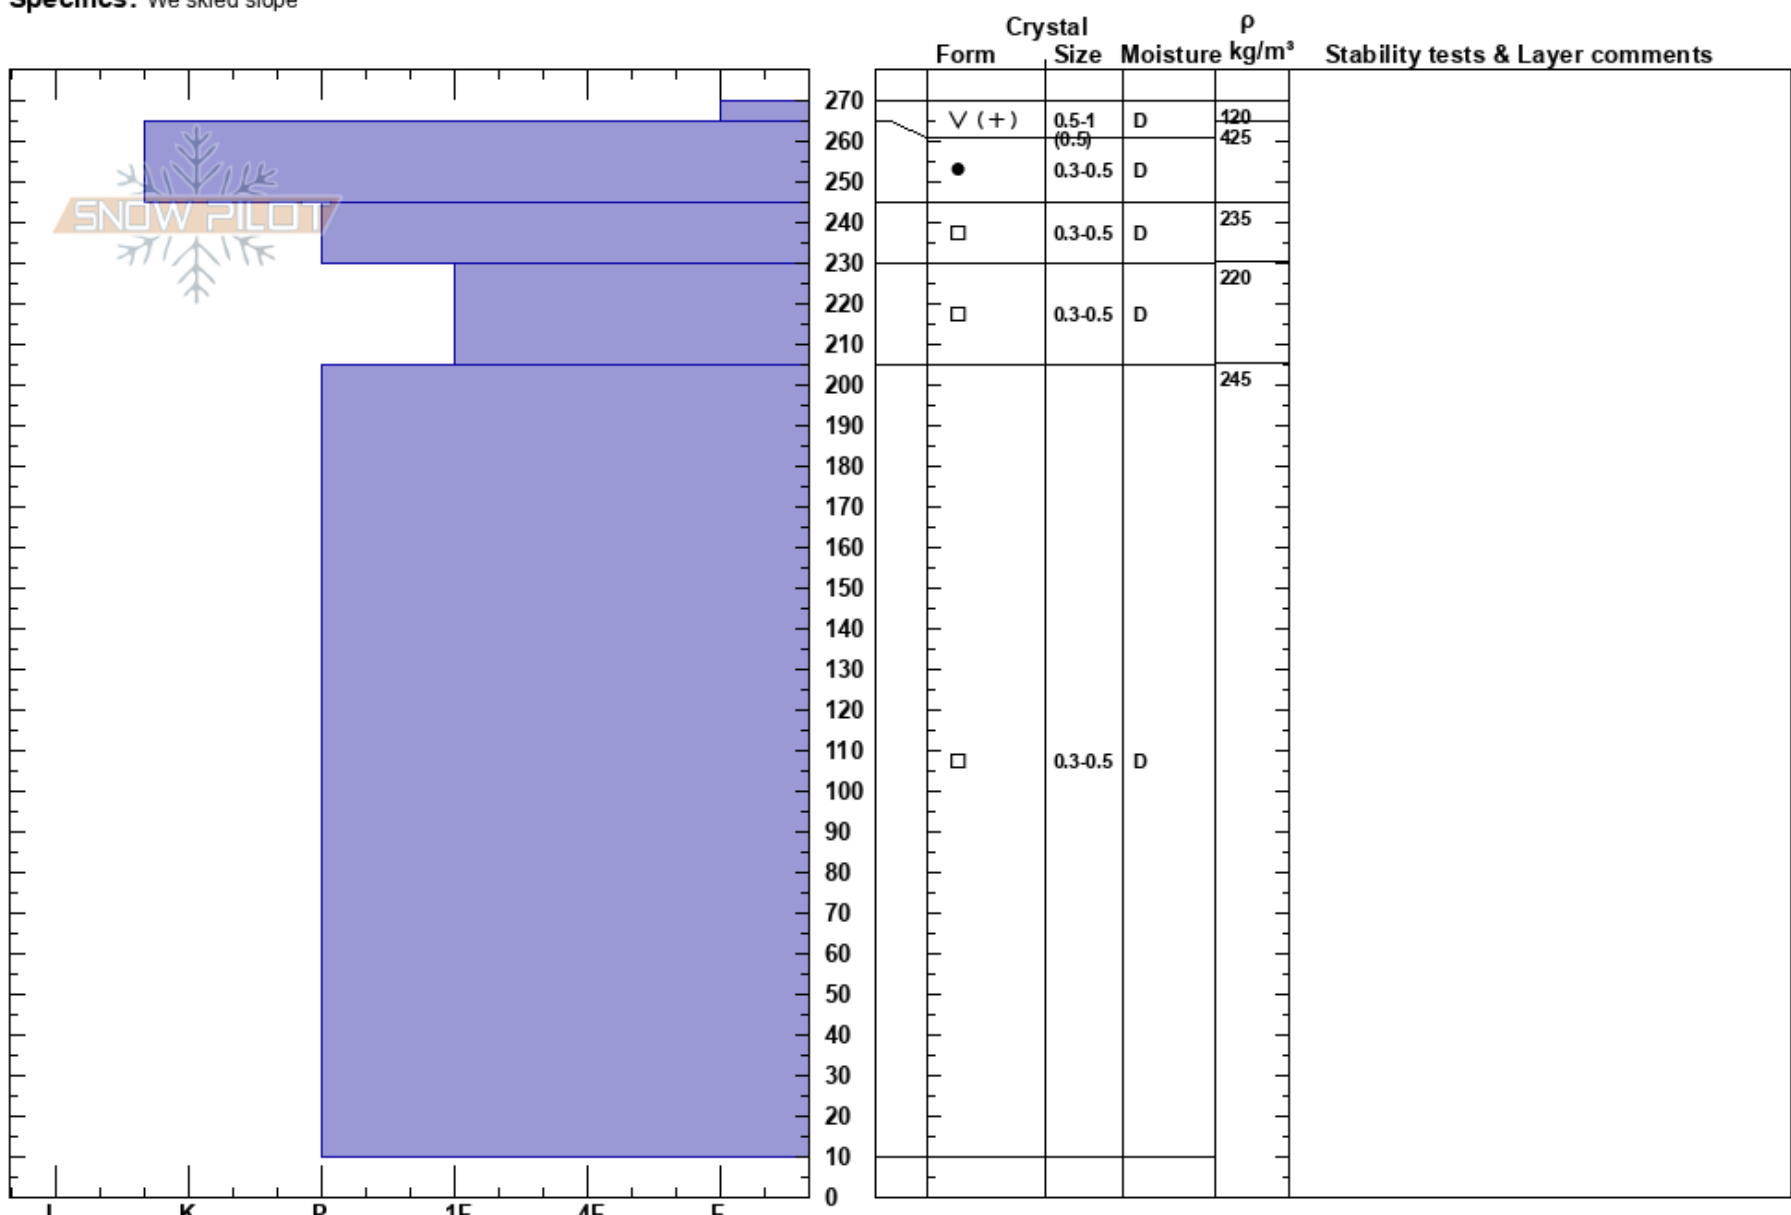

East Ridge Mt Olsen
 Sierra Nevada
 CA
Elevation: 3288 m
Aspect: N
Specifics: We skied slope

Sue Burak
 03/09/2022 - 1:30pm
Co-ord: 38.04458N, -119.23342W
Slope Angle: 31°
Wind Loading:

Stability: Good **HS:**270 **Layer Notes:**
Air Temperature: -3°C **PF:** 5
Sky Cover: SCT **PS:** 5
Precipitation: NO
Wind: NW Light Breeze

Notes: We probed from 205 cm to the ground. There was uniform resistance until the final 10cm when there was no resistance. Facets showed very little rounding. Snow from the Dec storms comprise most of the snowpack.