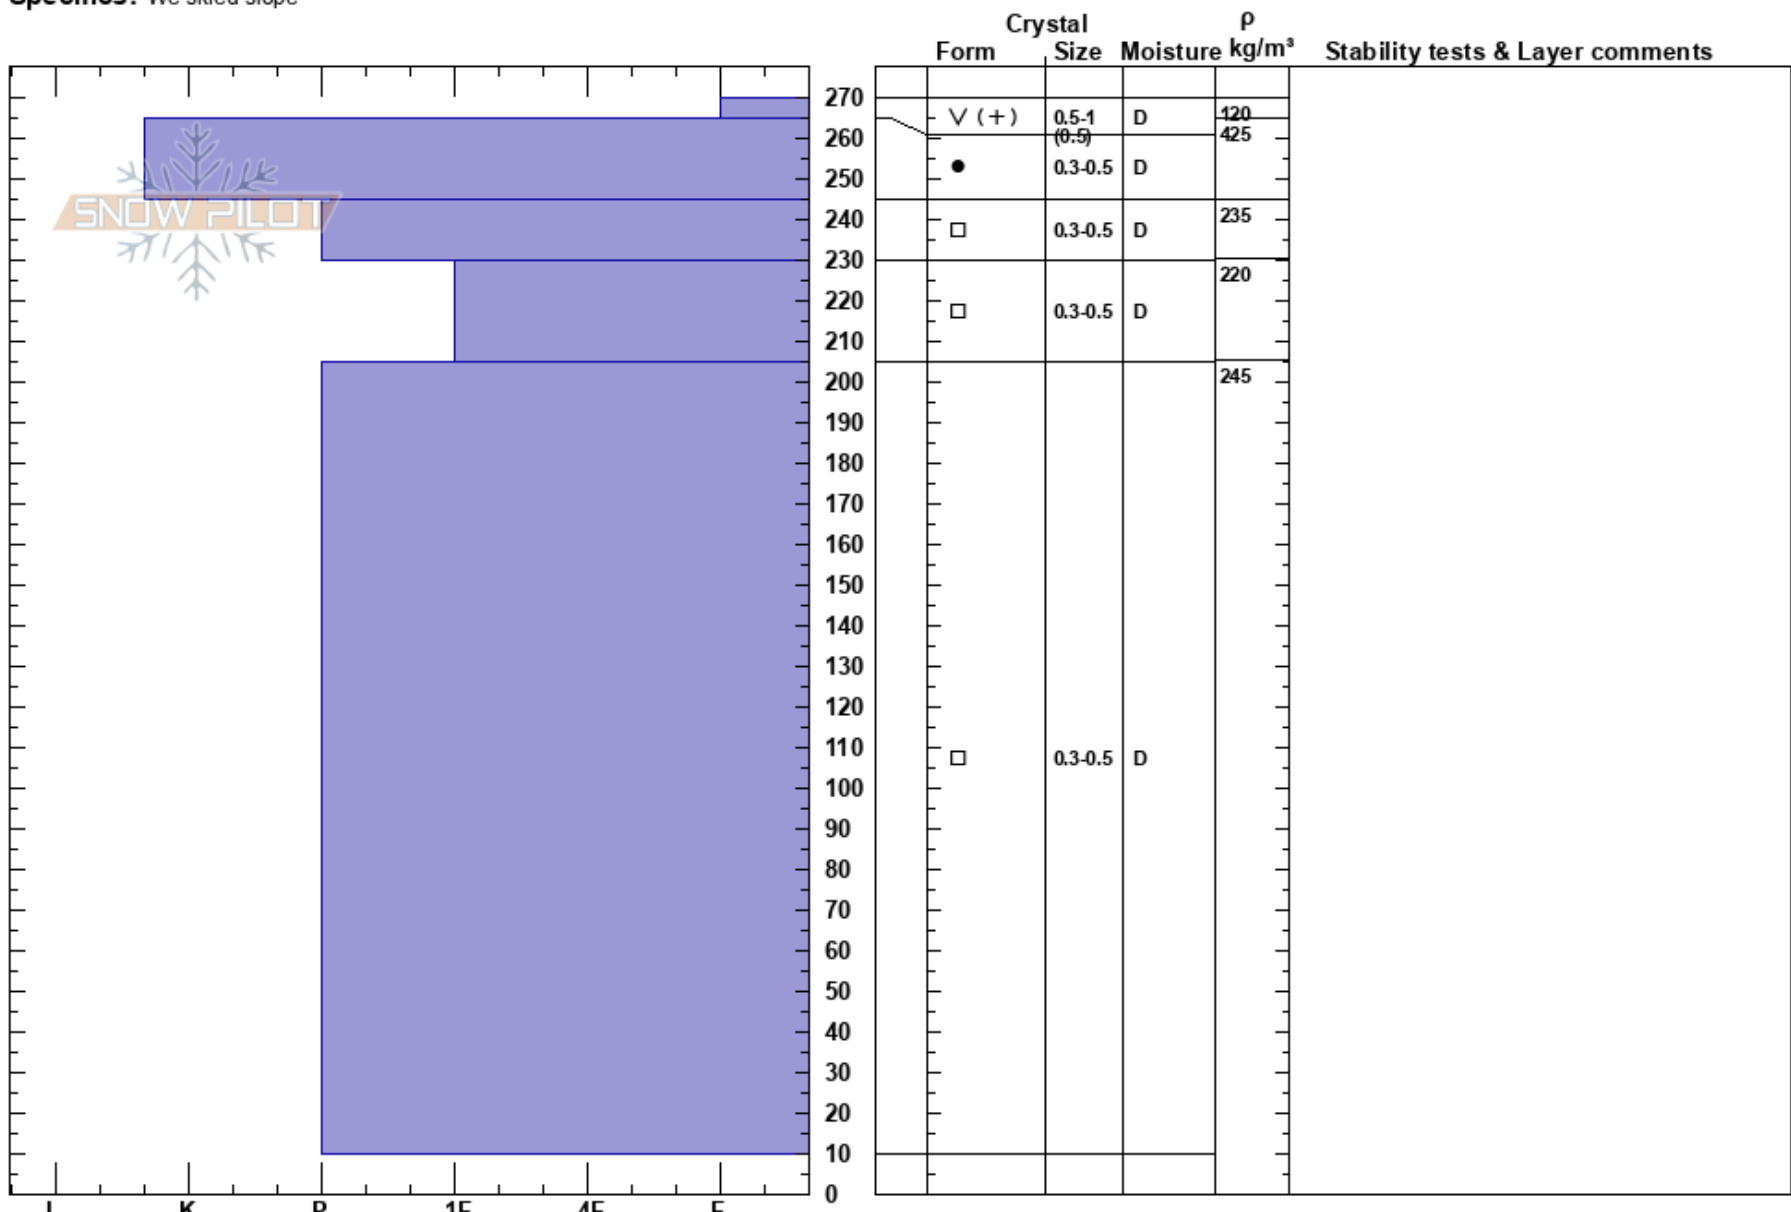

East Ridge Mt Olsen
 Sierra Nevada
 CA
Elevation: 3288 m
Aspect: N
Specifics: We skied slope

Sue Burak
 03/09/2022 - 1:30pm
Co-ord: 38.04458N, -119.23342W
Slope Angle: 31°
Wind Loading:

Stability: Good **HS:**270 **Layer Notes:**
Air Temperature: -3°C **PF:** 5
Sky Cover: SCT **PS:** 5
Precipitation: NO
Wind: NW Light Breeze

Notes: We probed from 205 cm to the ground. There was uniform resistance until the final 10cm when there was no resistance. Facets showed very little rounding. Snow from the Dec storms comprise most of the snowpack.