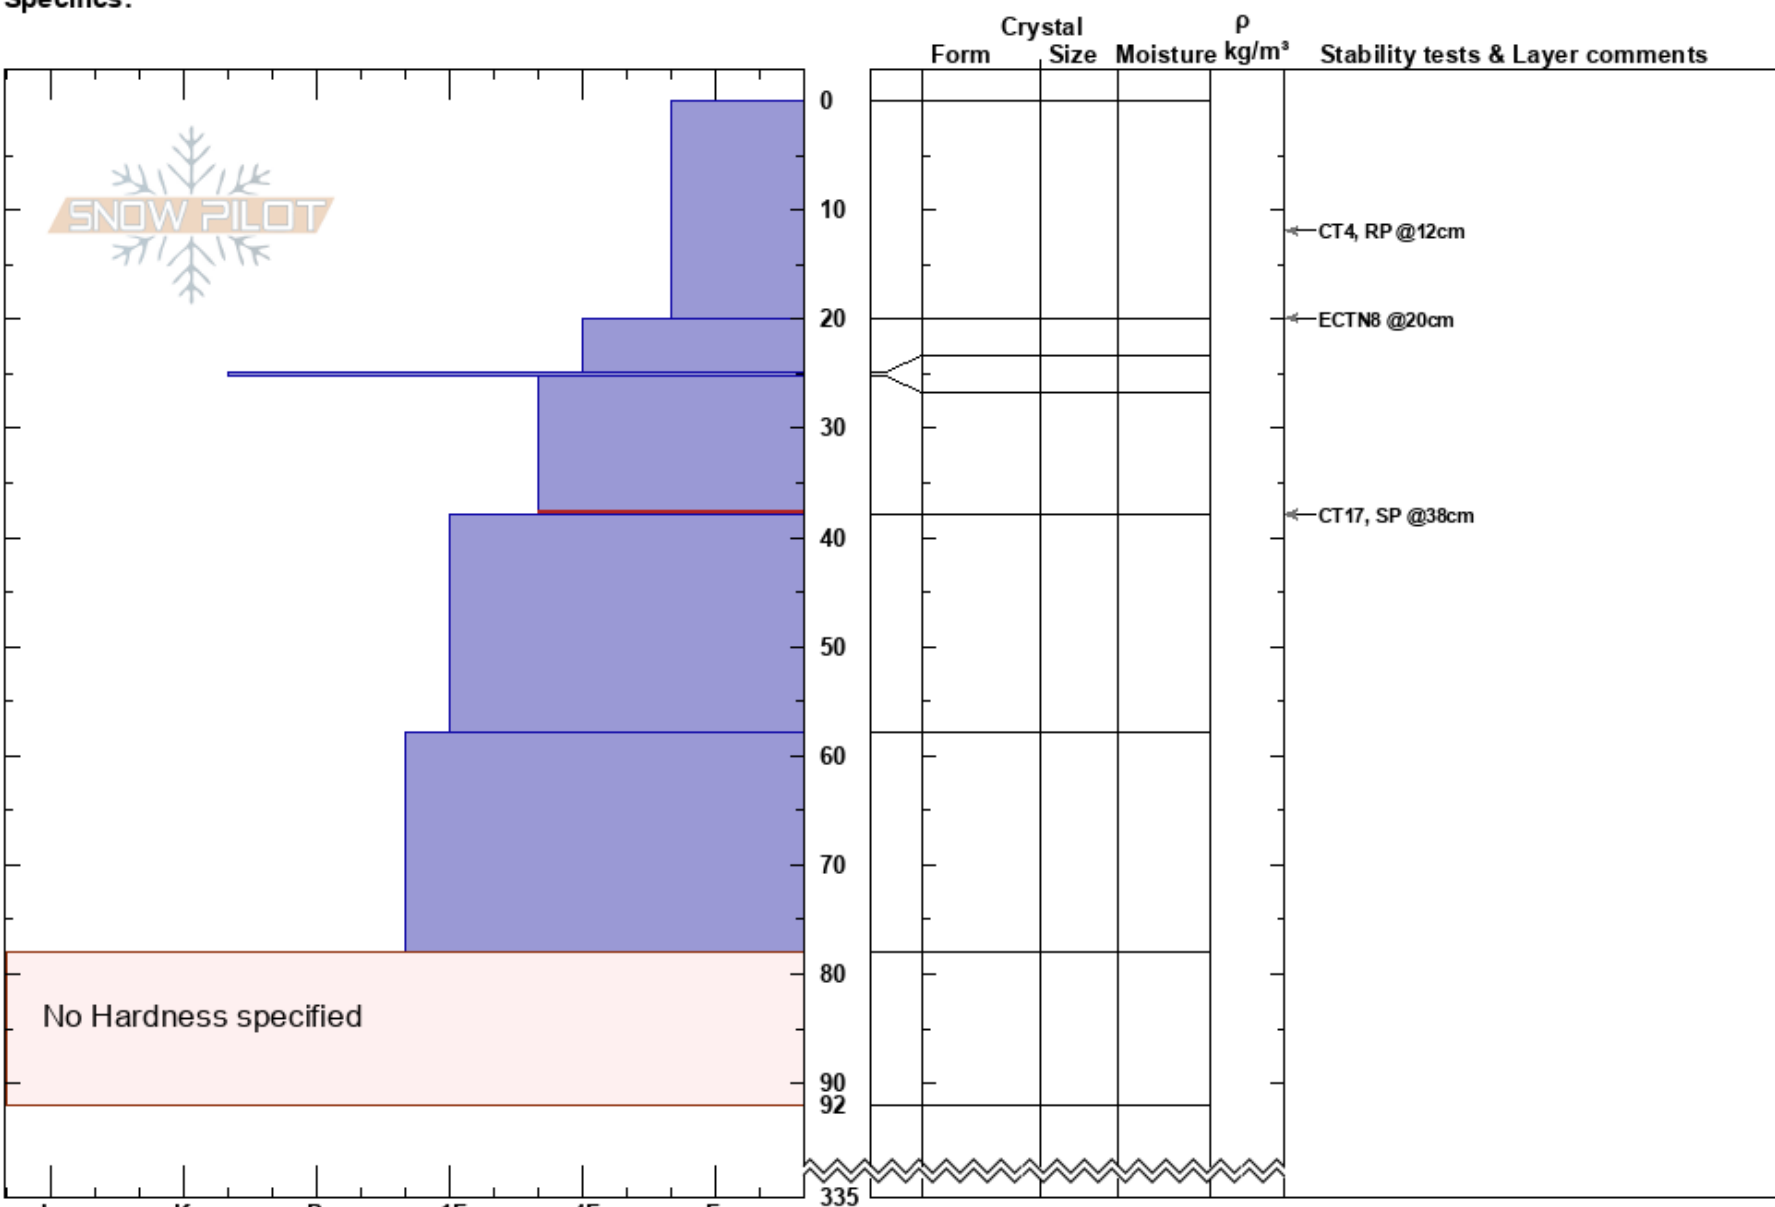

Cliffhanger
 Monashee
 BC
 Elevation: 2050 m
 Aspect: NE
 Specifics:

Shawn West
 05/02/2022 - 02:30
 Co-ord:
 Slope Angle: 25°
 Wind Loading:

Stability:
 Air Temperature:
 Sky Cover:
 Precipitation:
 Wind:

HS:335
 Layer Notes:
 25.2-38cm: Problematic layer

Notes:
 I K P 1F 4F F