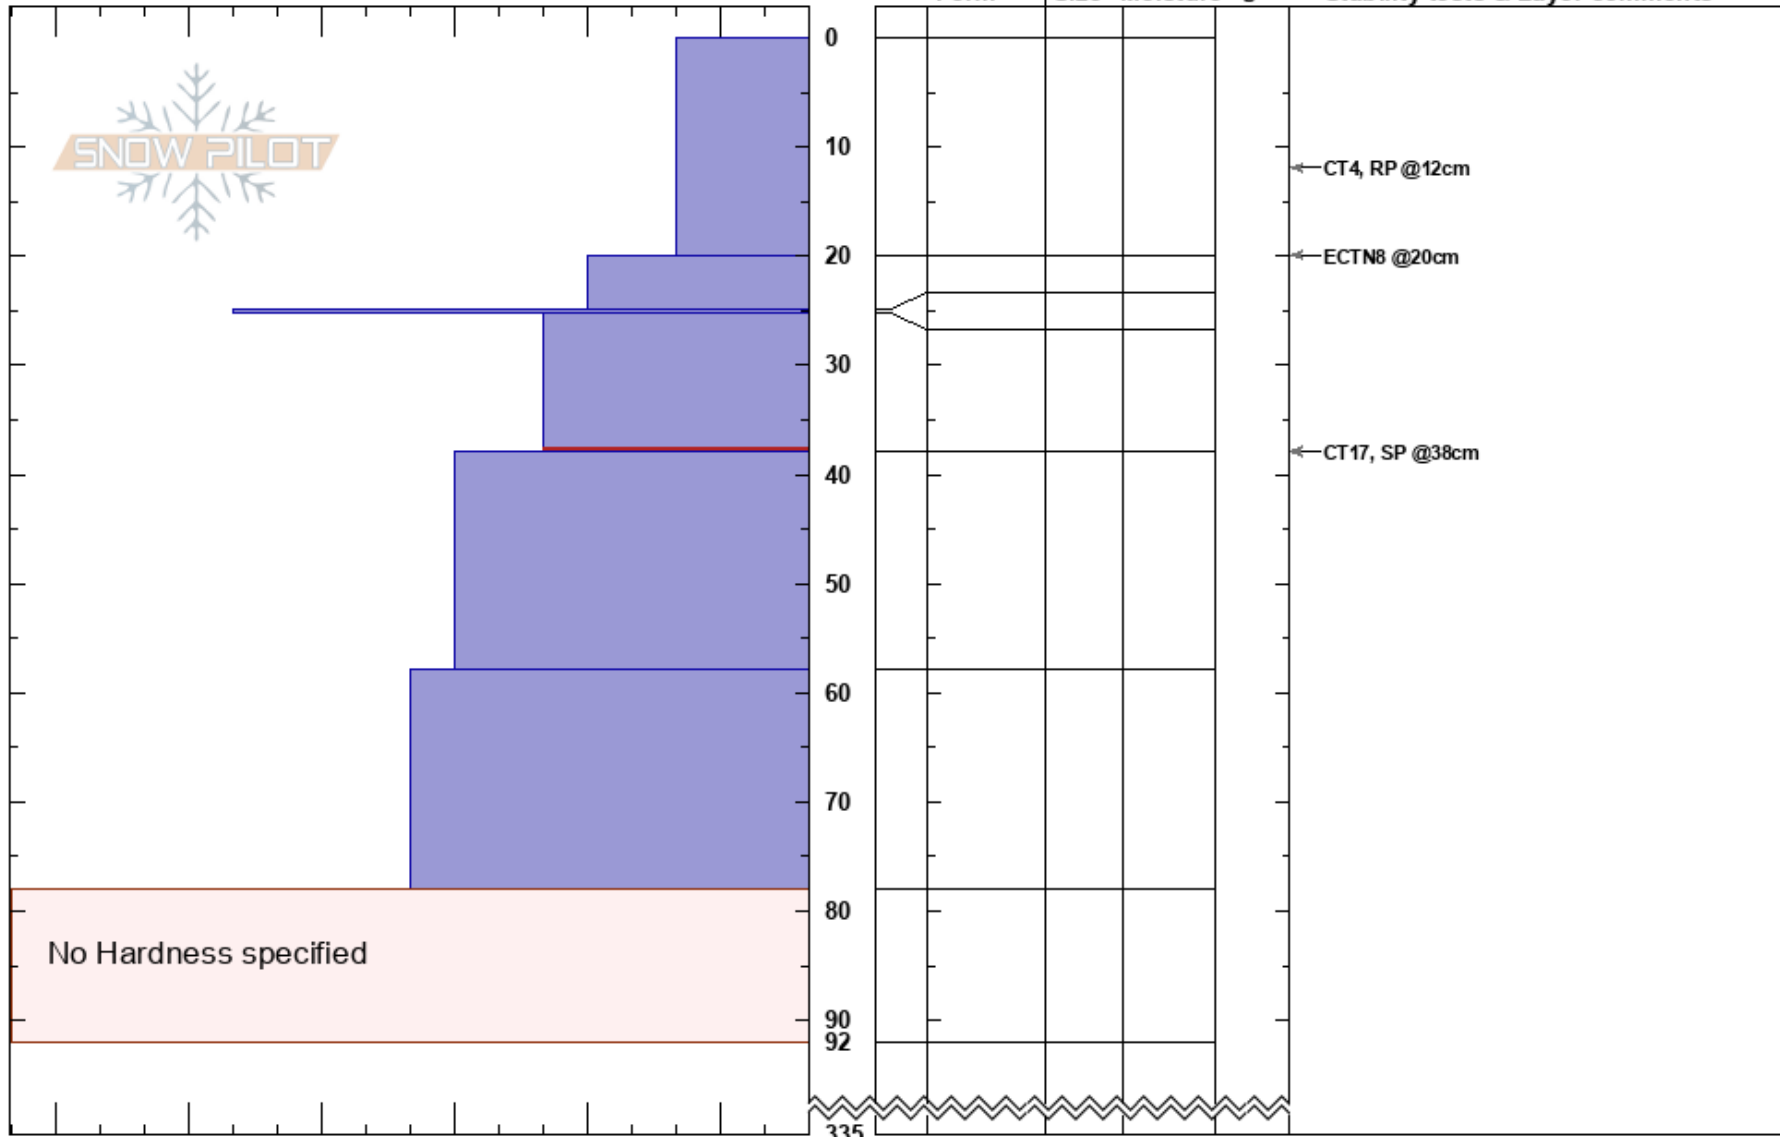

Cliffhanger
 Monashee
 BC
 Elevation: 2050 m
 Aspect: NE
 Specifics:

Shawn West
 05/02/2022 - 02:30
 Co-ord:
 Slope Angle: 25°
 Wind Loading:

Stability:
 Air Temperature:
 Sky Cover:
 Precipitation:
 Wind:

HS:335
 Layer Notes:
 25.2-38cm: Problematic layer

Notes: