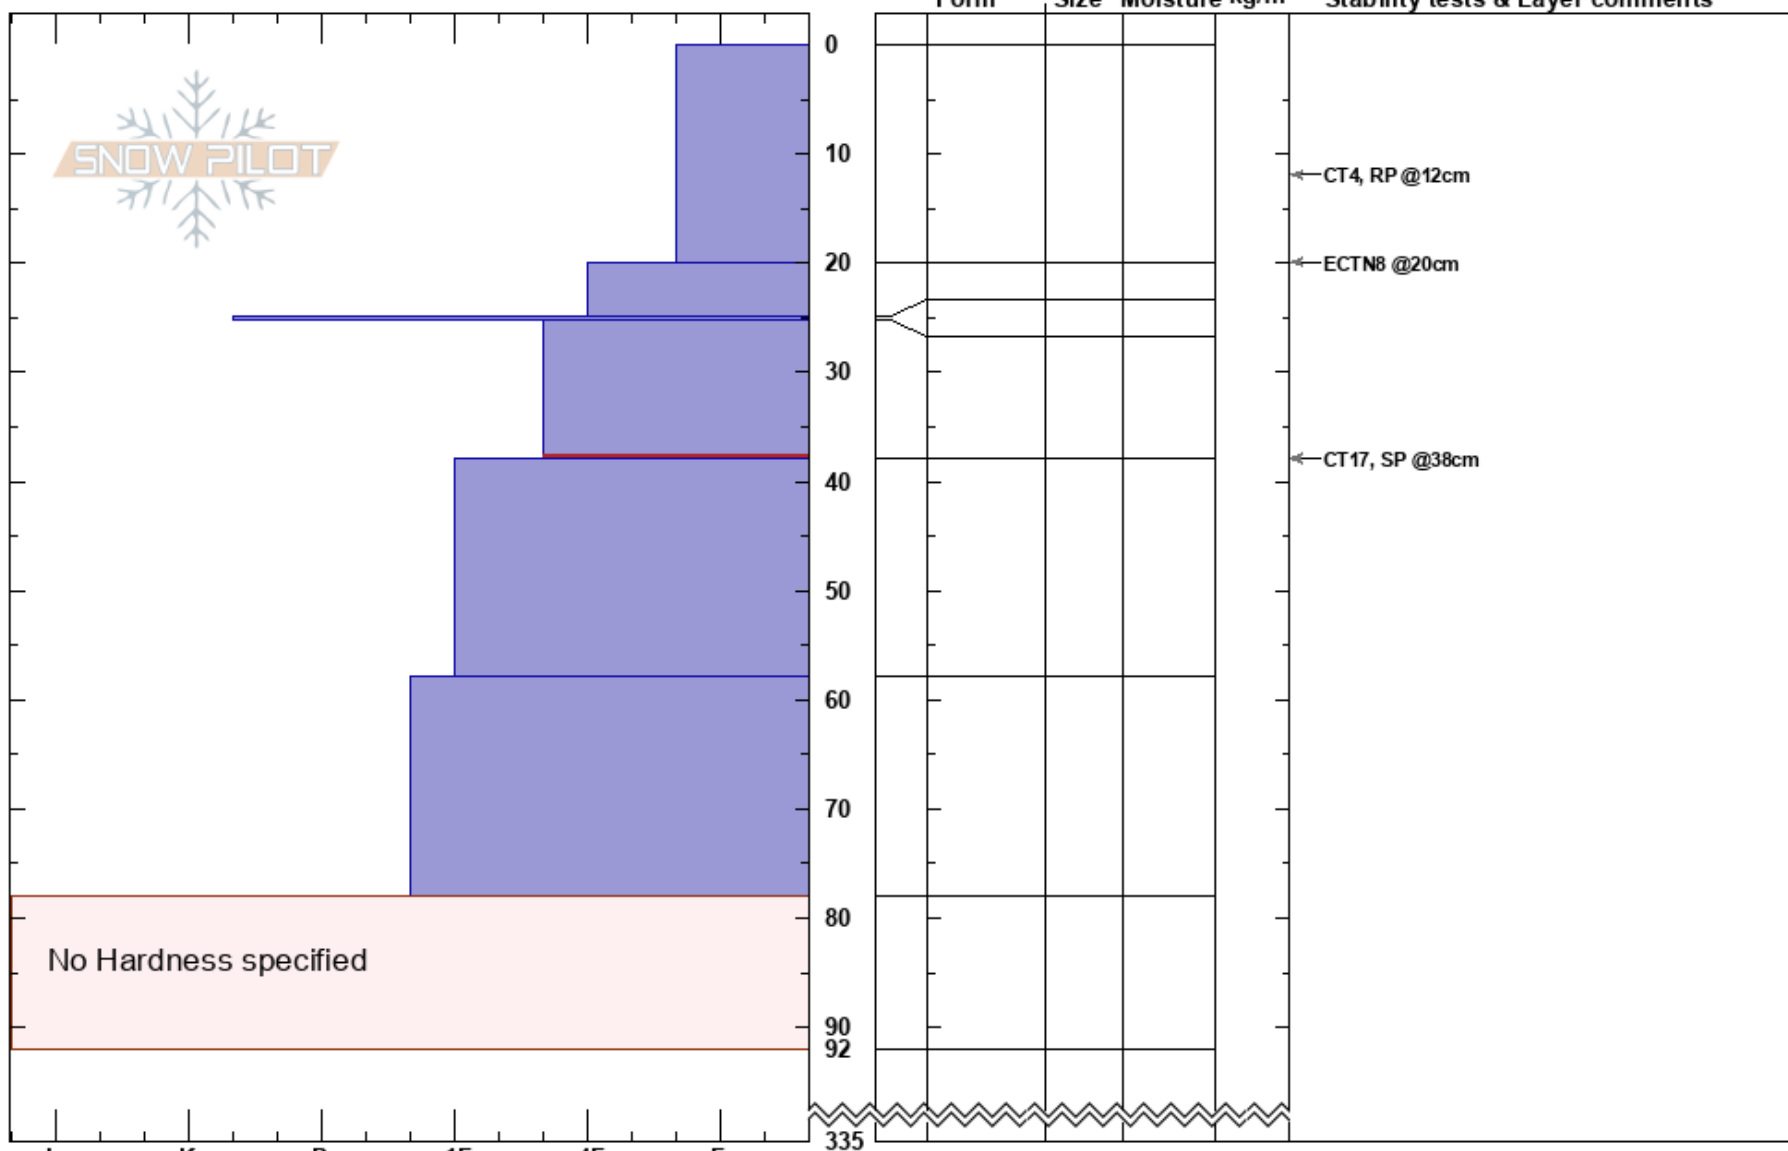

Cliffhanger
Monashee
BC
Elevation: 2050 m
Aspect: NE
Specifics:

Shawn West
05/02/2022 - 02:30
Co-ord:
Slope Angle: 25°
Wind Loading:

Stability:
Air Temperature:
Sky Cover:
Precipitation:
Wind:

HS:335
Layer Notes:
25.2-38cm: Problematic layer

No Hardness specified

Notes: