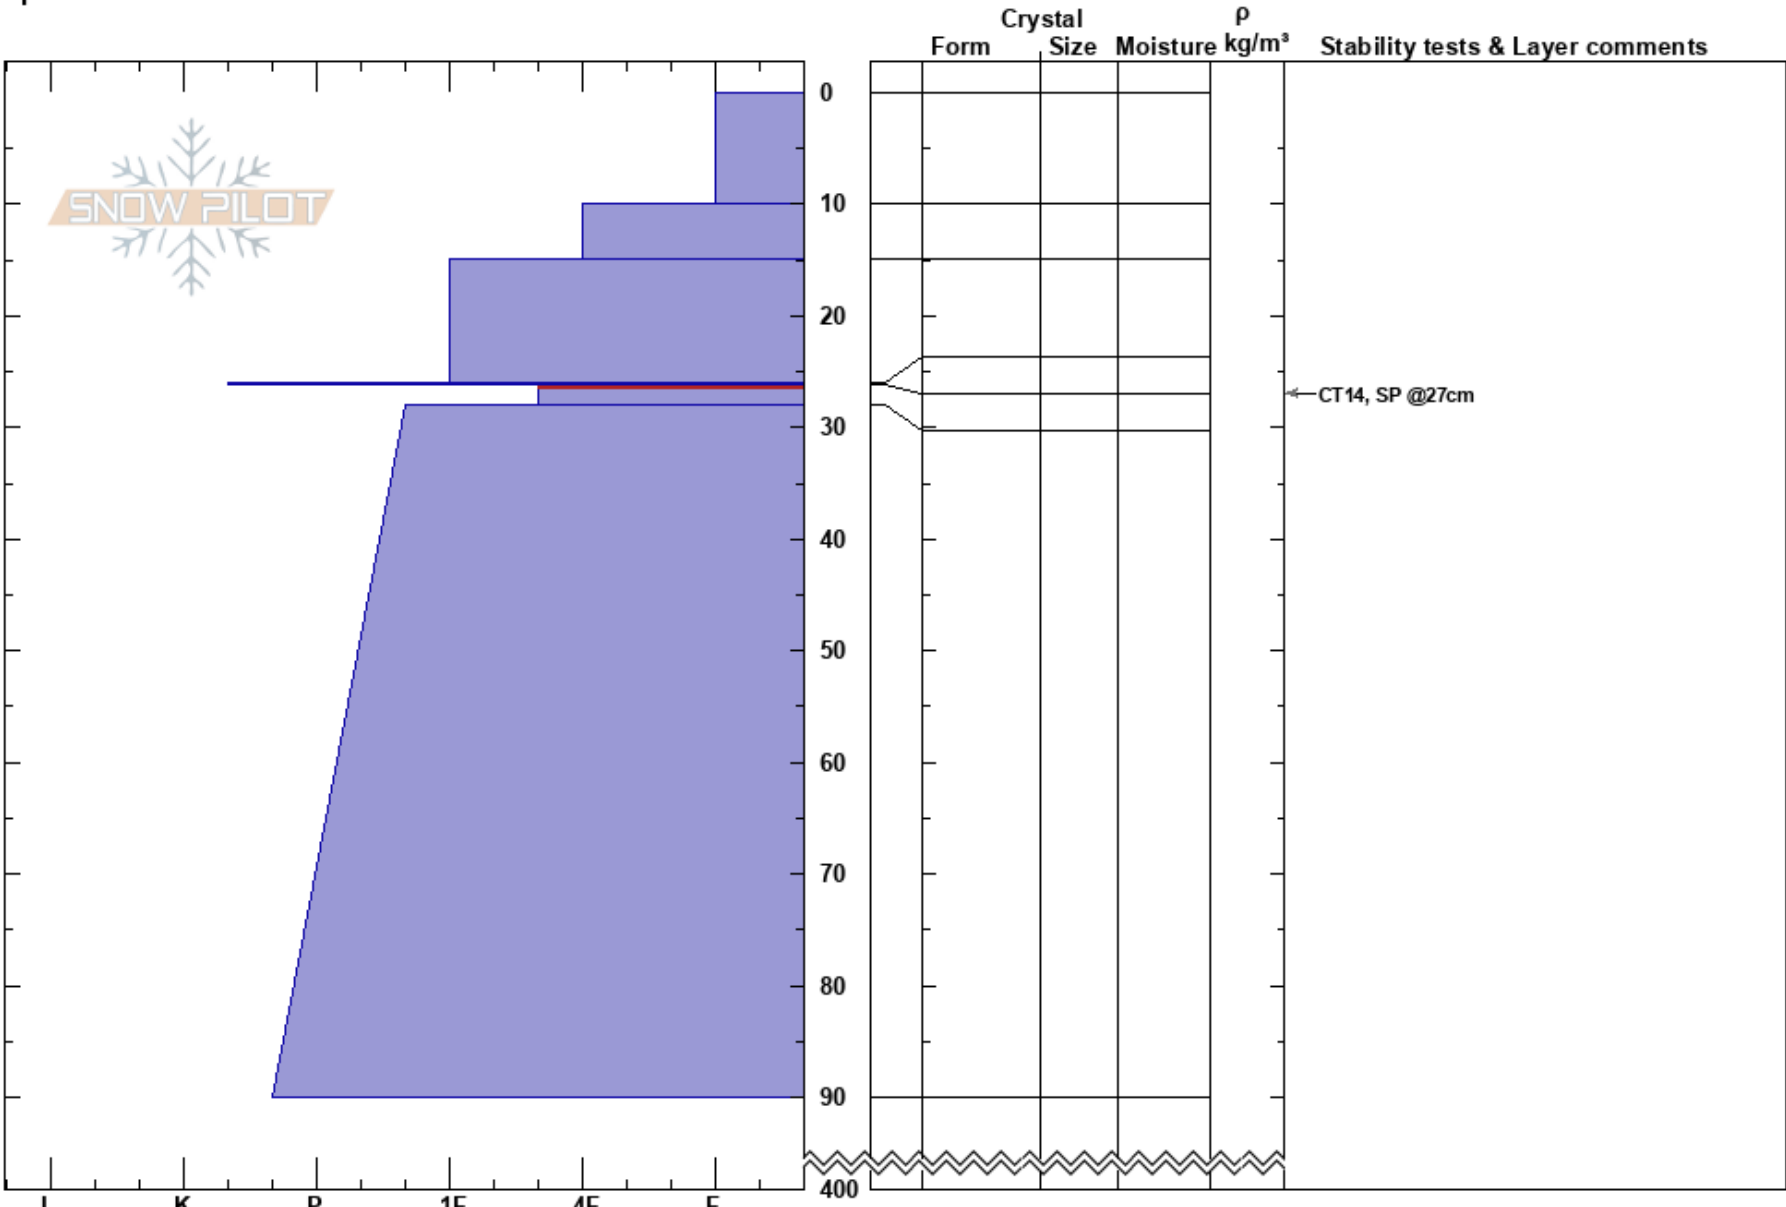

Ripper March 8
 Monashee BC
 Elevation: 1975 m
 Aspect:
 Specifics:

Shawn West
 08/03/2022 - 09:15
 Co-ord:
 Slope Angle:
 Wind Loading:

Stability:
 Air Temperature:
 Sky Cover:
 Precipitation:
 Wind:

HS: 400
 PF: 30 26.3-28cm: Problematic layer
 PS: 20

Layer Notes:

Notes: