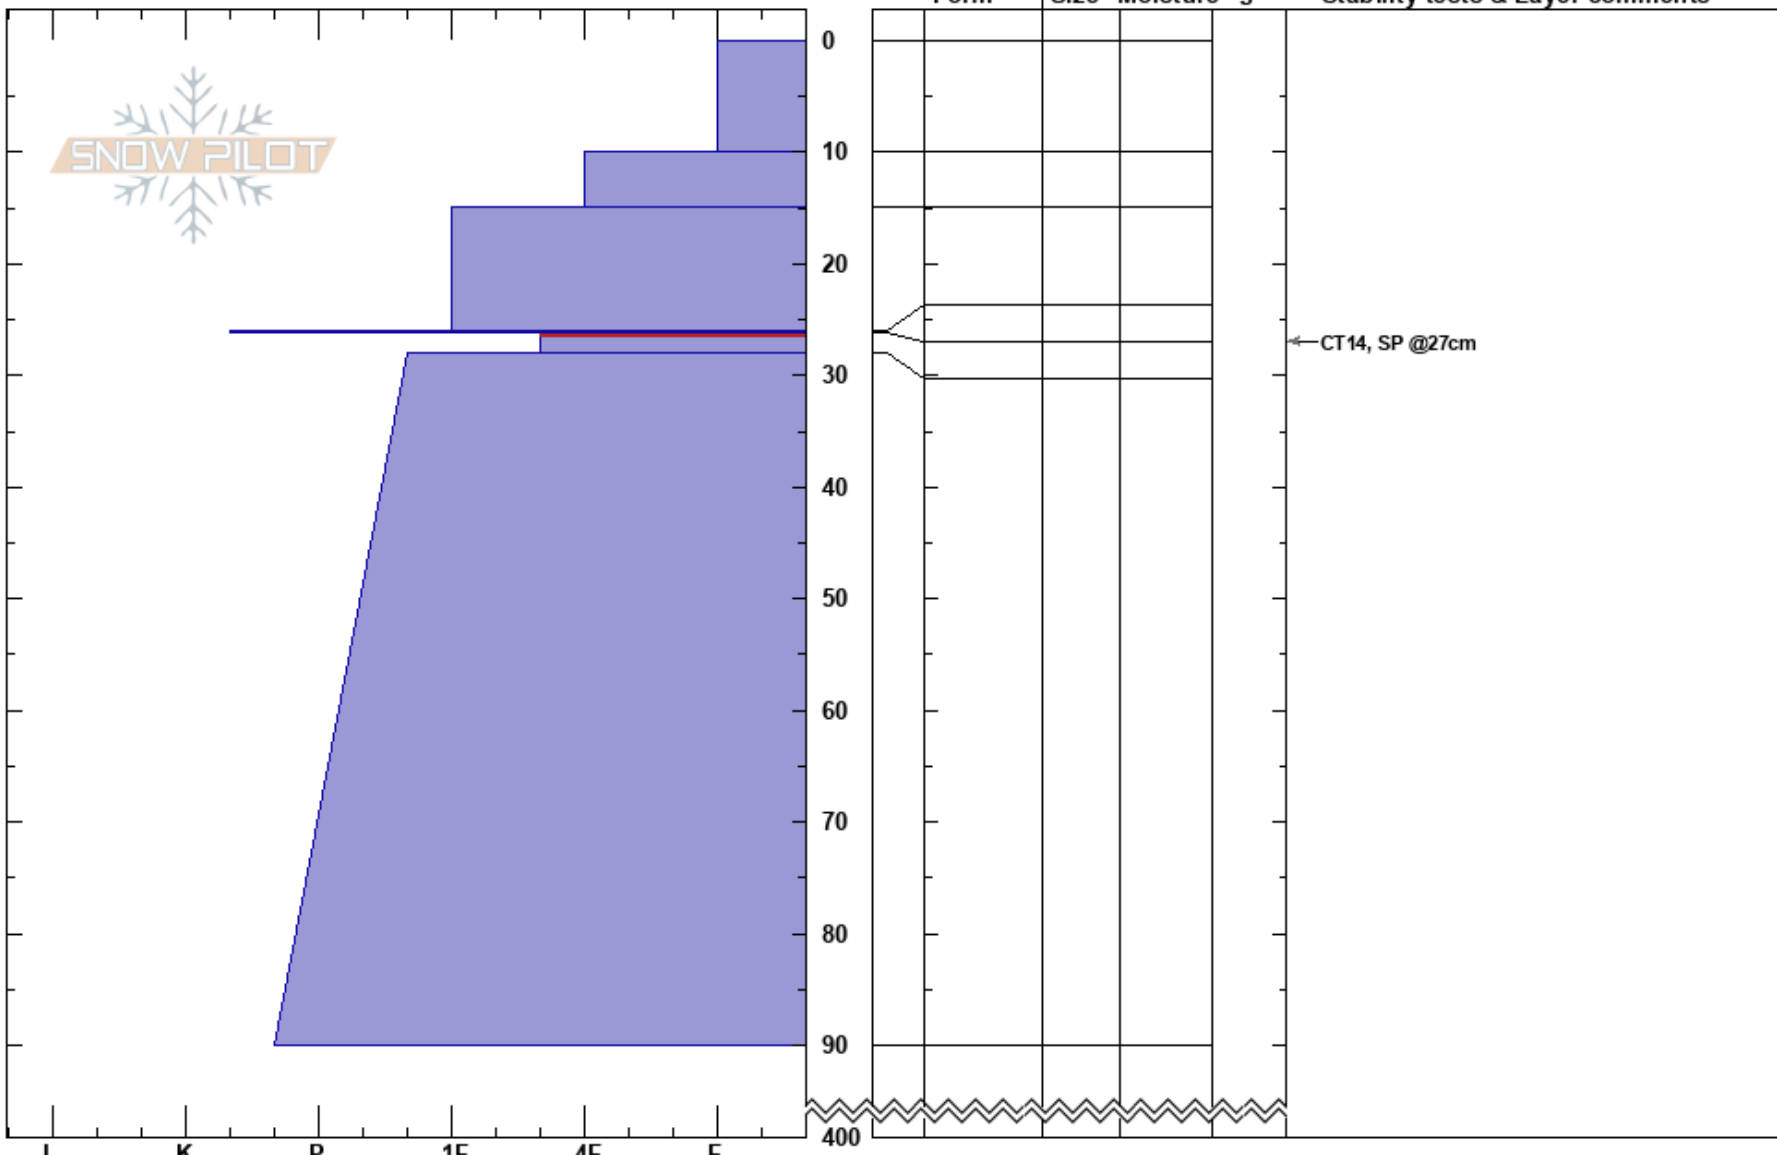

Ripper March 8  
 Monashee  
 BC  
 Elevation: 1975 m  
 Aspect:  
 Specifics:

Shawn West  
 08/03/2022 - 09:15  
 Co-ord:  
 Slope Angle:  
 Wind Loading:

Stability: **HS: 400**  
 Air Temperature: **PF: 30** 26.3-28cm: Problematic layer  
 Sky Cover: **PS: 20**  
 Precipitation:  
 Wind: